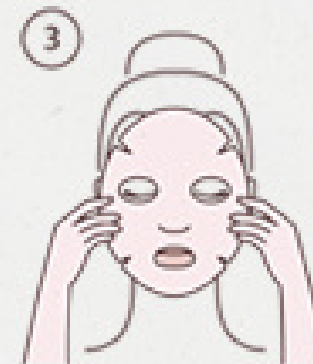

# MITOMO

LOVELY, YOUR SKIN

Clean and dry your face thoroughly.

Open, remove Cover Film

apply the mask.

Relax and Leave on Skin for 10-15 minutes

Remove Mask and discard.

Finish without being dry