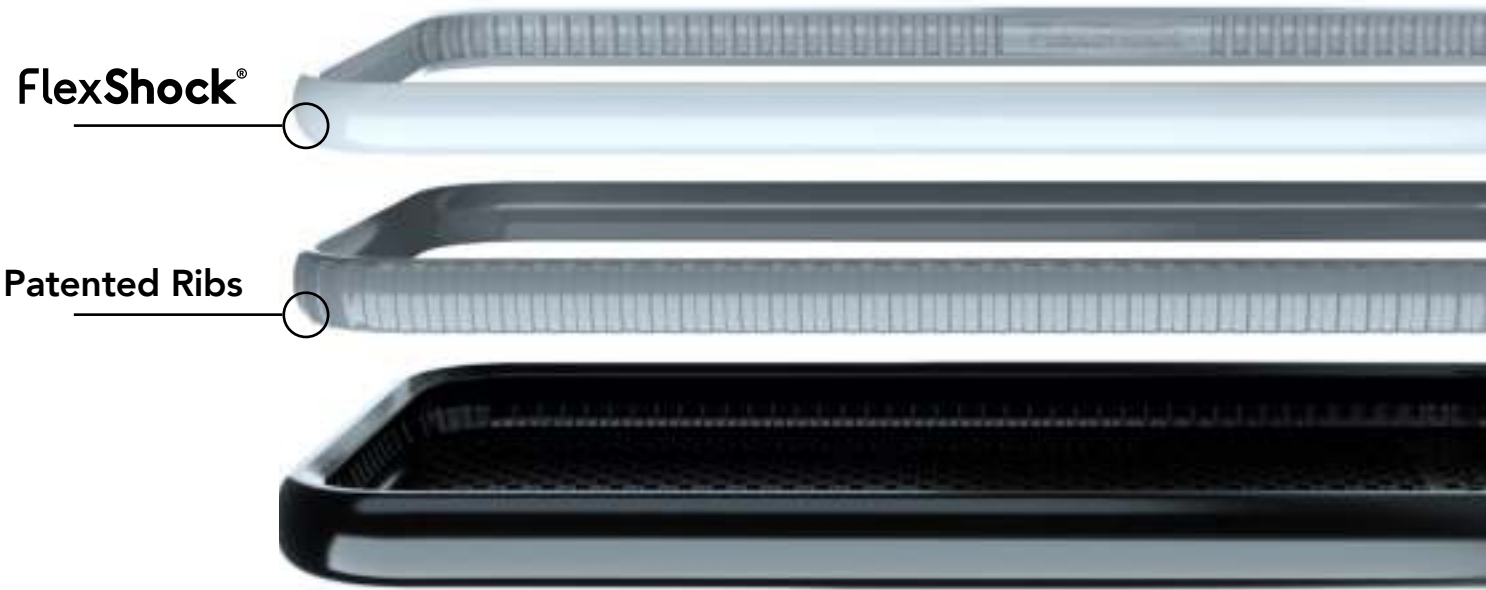

EVOCHECK

MORE PROTECTION. REFINED DESIGN.

Thin and light with a minimalist check pattern, Evo Check adds subtle design detail to your phone's original beauty.

- Durable, scratch-resistant materials.
- Precision-engineered mechanical buttons give a smooth, accurate response.
- Works perfectly with tech21 screen protectors for complete protection.
- One year warranty included.

contains **FlexShock®**

SLIM PROFILE
Smart materials protect without the bulk.

ANTIMICROBIAL PROTECTION
Reduces microbes by up to 99.99%.

MIX & MATCH BUTTONS
Two additional button sets let you mix up the colour of your case.

DROP PROTECTION
Protects drop after drop from up to 12 feet (3.6 meters).

12^{FT} | 3.6^M
PROTECTS.
DROP
AFTER
DROP.

AVAILABLE FOR:
iPhone 11, 11 Pro, 11 Pro Max

Smokey Black

Indigo

Orchid

Coral

How it works

Patented ribs and FlexShock, a high-performing impact material unique to tech21, work together to absorb impact energy drop after drop.

WHO LOVES EVO CHECK

CASUALBALANCER

Gender

Male 59%
Female 41%

Age

16-34 yrs 50%
35-54 yrs 33%