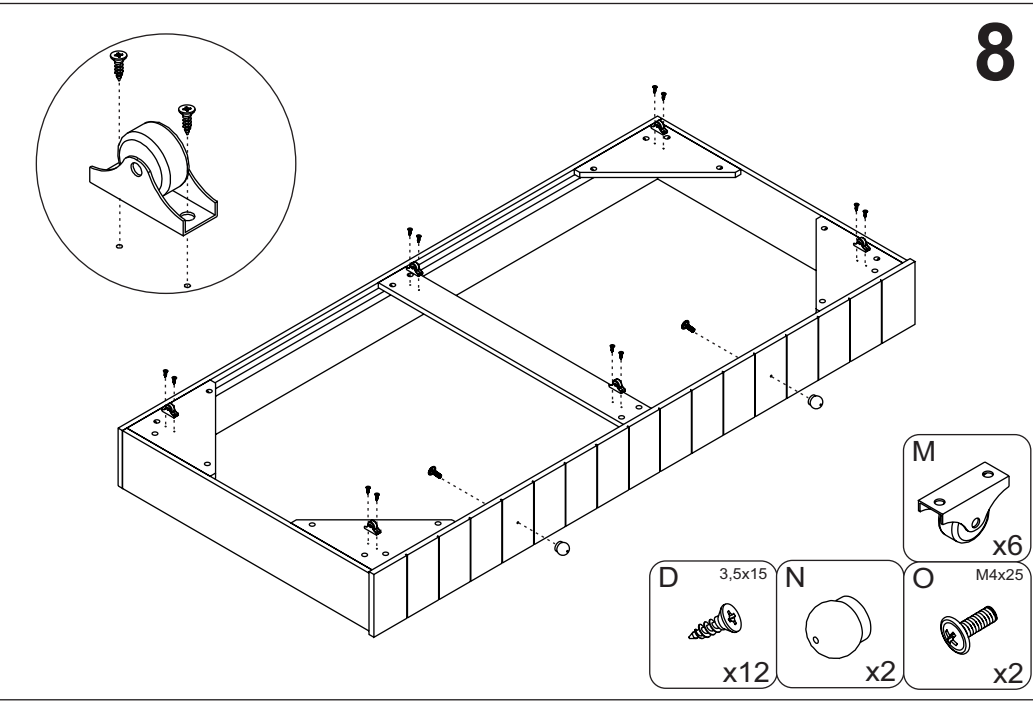

Narbonne

Drawer
580111

DISTRIBUTOR:
BOPITA
Energieweg 1, 6662 NS Elst
The Netherlands
www.bopita.com

22.10.2020.

1

2

9

10