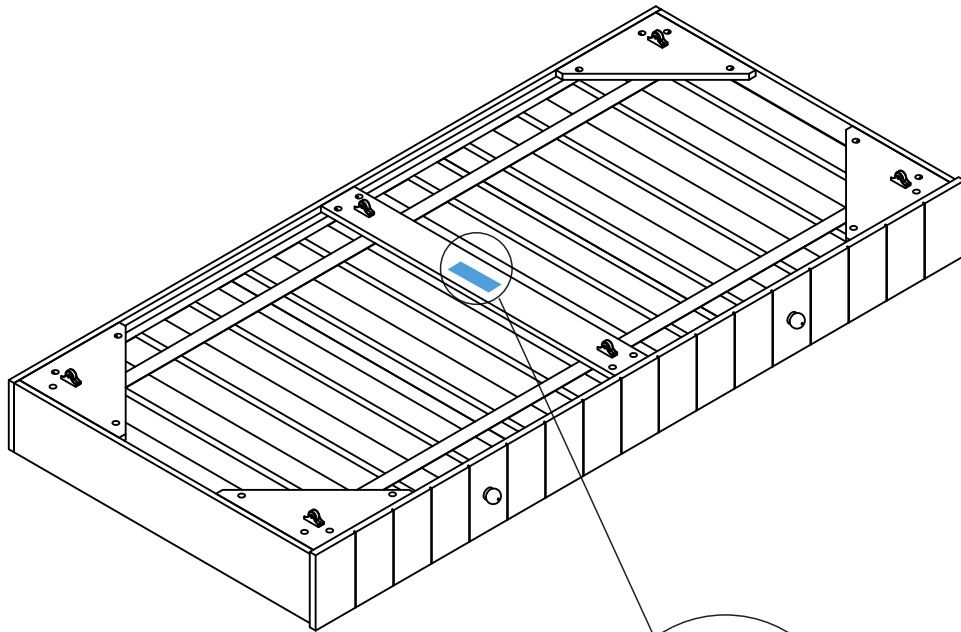

QC-CODE

1. (UK) for service requests
   (NL) voor service vragen
   (FR) pour les demandes de service
   (DE) für Service Anfragen
   (ES) para consultas de servicio
   (IT) per richieste di assistenza

QC-CODE

11

Instruction Manual