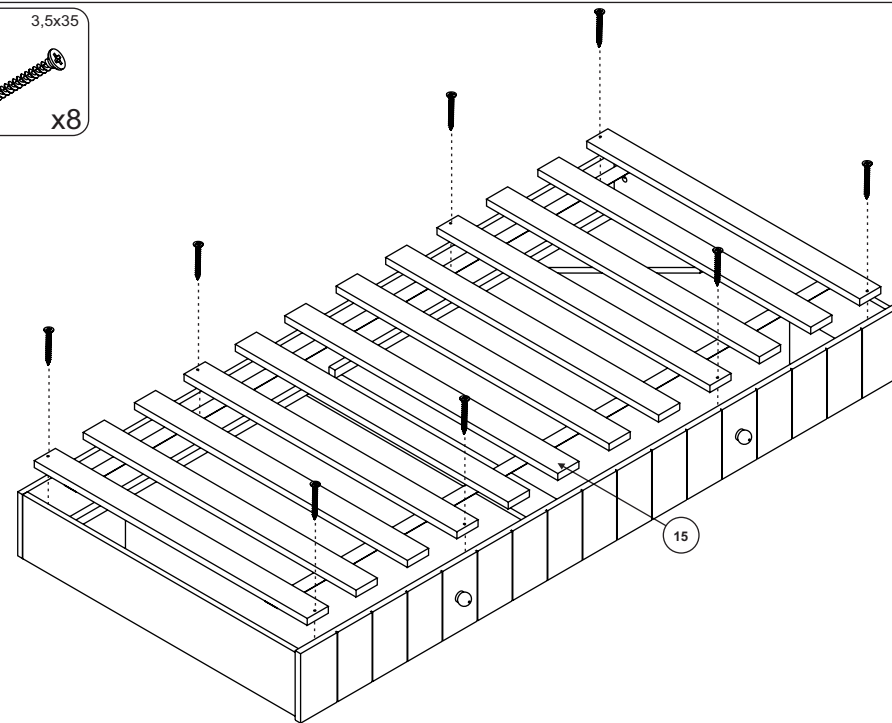

Narbonne

Drawer
580111

DISTRIBUTOR:
BOPITA
Energieweg 1, 6662 NS Elst
The Netherlands
www.bopita.com

22.10.2020.

1

2

9

10