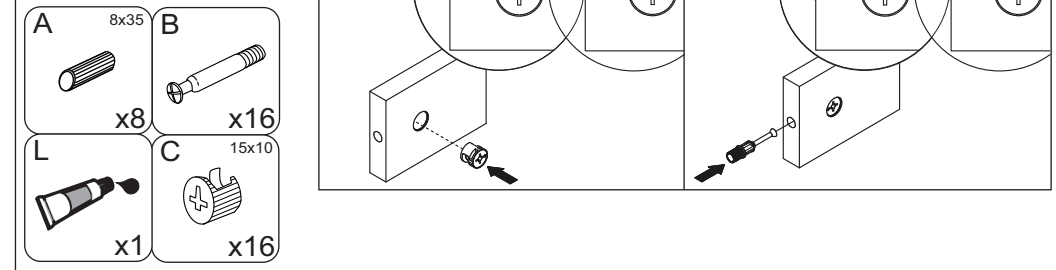

Narbonne

Drawer
580111

DISTRIBUTOR:
BOPITA
Energieweg 1, 6662 NS Elst
The Netherlands
www.bopita.com

22.10.2020.

1

2

9

10