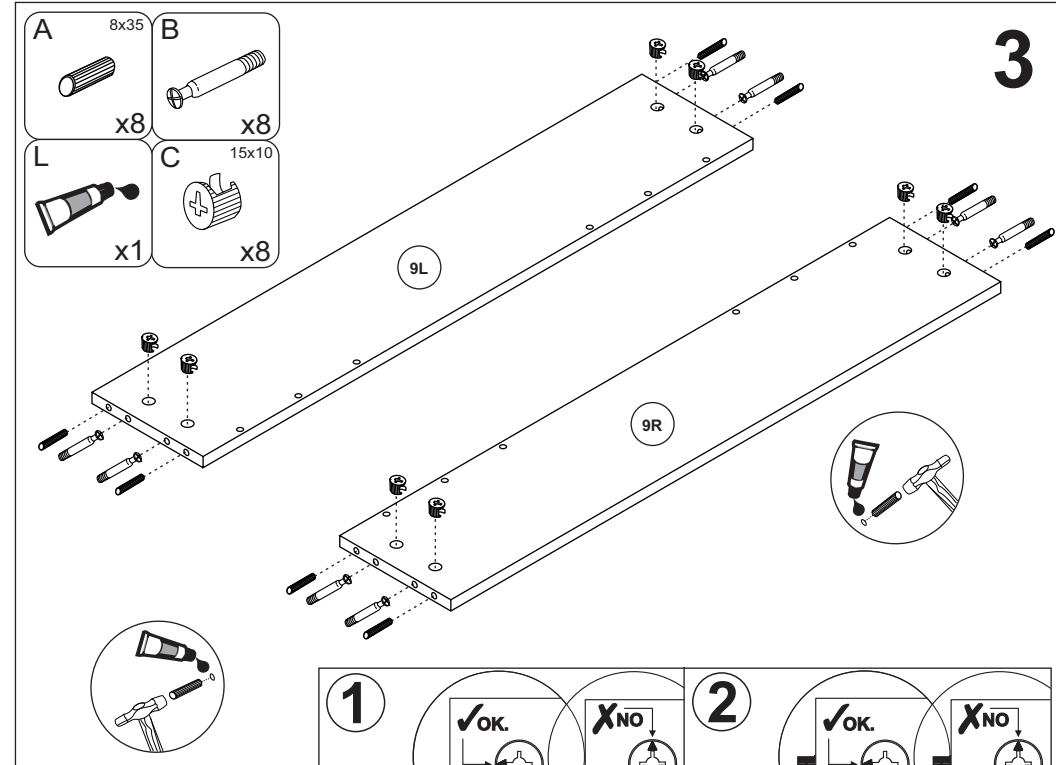

Narbonne

Drawer
580111

DISTRIBUTOR:
BOPITA
Energieweg 1, 6662 NS Elst
The Netherlands
www.bopita.com

22.10.2020.

1

2

9

10