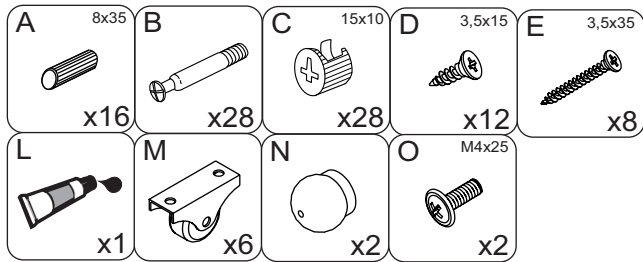

Narbonne

Drawer
580111

DISTRIBUTOR:
BOPITA
Energieweg 1, 6662 NS Elst
The Netherlands
www.bopita.com

22.10.2020.

1

2

9

10