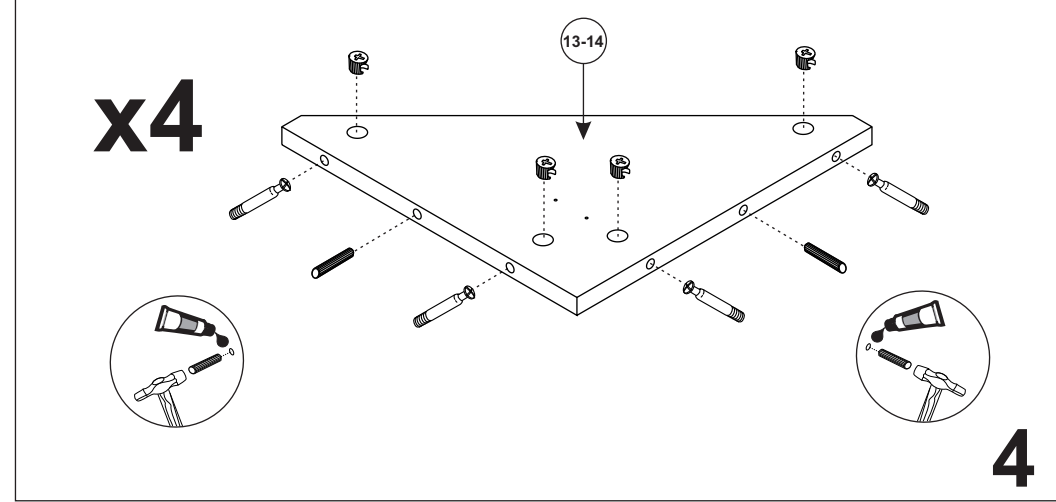

Narbonne

Drawer
580111

DISTRIBUTOR:
BOPITA
Energieweg 1, 6662 NS Elst
The Netherlands
www.bopita.com

22.10.2020.

1

2

9

10