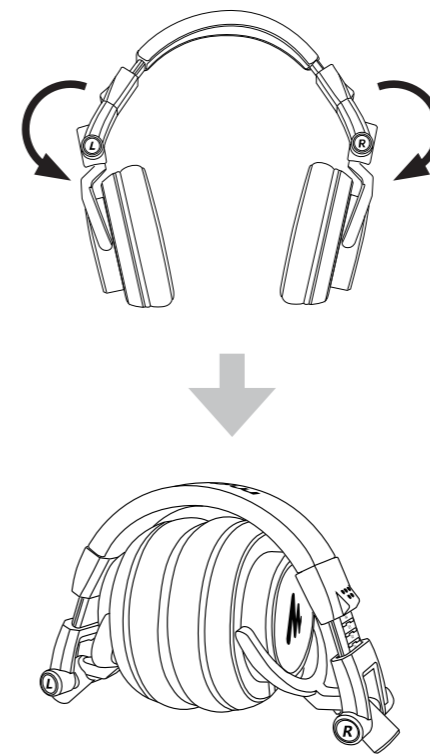

Model: AU-MH601