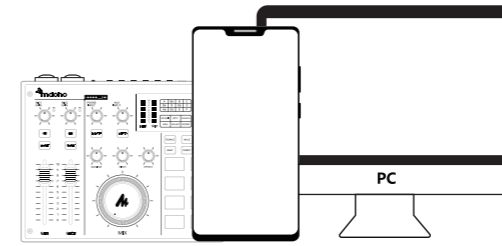

Compatible with a variety of Devices

6.35/3.5mm audio ports enable it to work with various devices for audio monitoring, such as sound card, mixer, smartphone and computer.

Up to 3m audio cable

It is supplied with a 3m audio cable with dual plug. Users will never be constrained by the length of the cable.