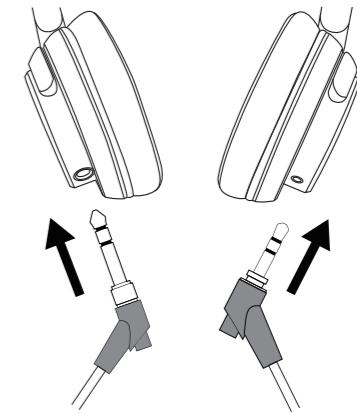

USER MANUAL

Studio Headphones

Specifications

Type	Closed-back dynamic headphones
Frequency range	20 Hz-20 kHz
Impedance	32 ohms
Sensitivity	110 dB±3dB at 1mW
Maximum input power	100mW
Drivers diameter	50mm
Cord	3.0m (9.8) cable
Plug	3.5mm (1/8") stereo mini-jack
Adapter	6.35mm (1/4") stereo jack

★ Specifications and designs are subject to change without notice.

Warning

- Adjust the headphones to a comfortable listening level. At full power, prolonged listening with headphones can result in damage to the user's hearing.
- Never wear these headphones while driving, as their audio isolation would prevent you from hearing the sounds in your environment.
- Do not disassemble the headphones. Doing so will void the guarantee.
- Protect the headphones from shocks and impacts.
- Ear pads may deteriorate with extended use or long storage.

Note

1. Please retain this information. Colors and decorations may vary.
2. This product contains small parts that could potentially be swallowed. We recommend that you remove the plastic fasteners and adhesive items before using the product.
3. This product must not be used by a child under 12 years of age without an adult's supervision.

50mm drivers with high isolation earmuffs

AU-MH601 has a 50mm large built-in driver. It not only allows the headphone to reproduce the nuance of the original sound but also enrich the low frequency part, so that the users will never miss any detail of the sound. It is equipped with soft earmuffs, effectively enabling noise isolation from the surrounding and bringing premium listening experience to the users.

Adjustable and foldable headband