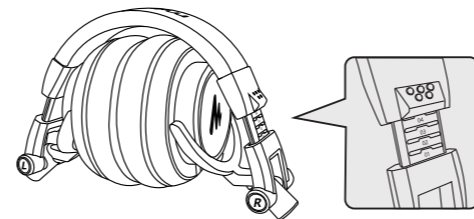

50mm drivers with high isolation earmuffs

AU-MH601 has a 50mm large built-in driver. It not only allows the headphone to reproduce the nuance of the original sound but also enrich the low frequency part, so that the users will never miss any detail of the sound. It is equipped with soft earmuffs, effectively enabling noise isolation from the surrounding and bringing premium listening experience to the users.

Adjustable and foldable headband

Users can easily adjust the length of the headband and make it a customized size for themselves. It can be adjusted horizontally 90 degrees and vertically 180 degrees. Besides, its headband could be folded to a smaller size thus portable for outing.