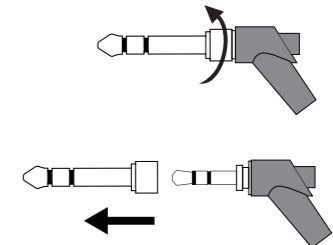

Double audio plugs

Double audio jacks