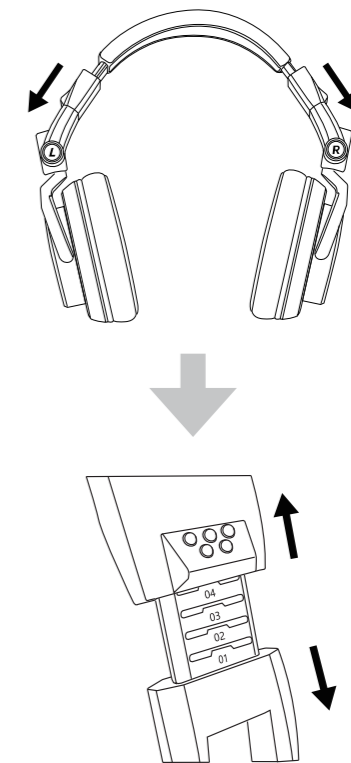

Model: AU-MH601