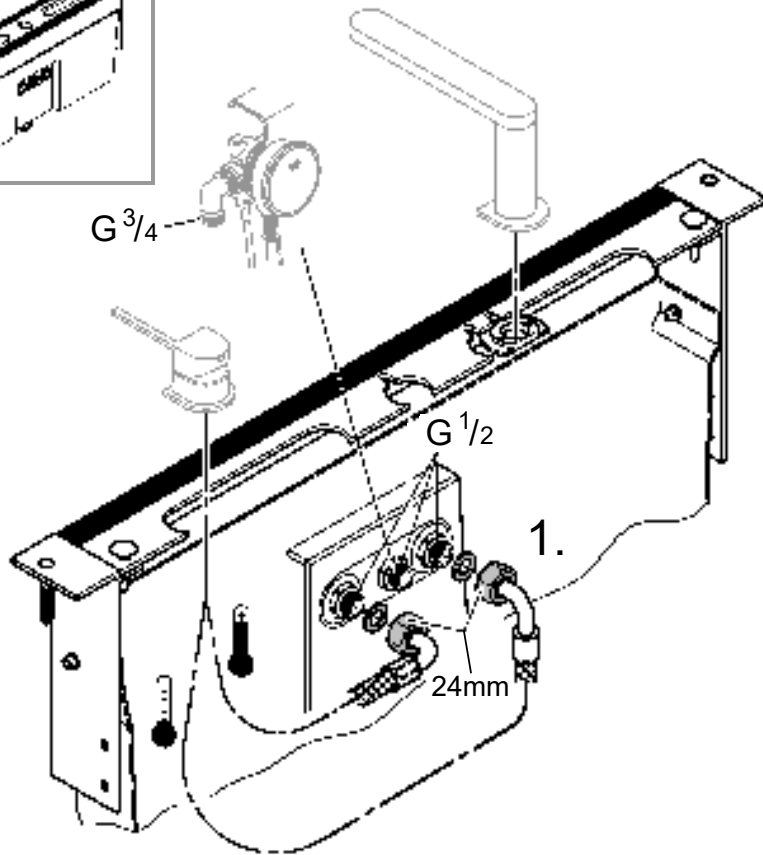

6a

6b

7a

7b

** 9 332	32 mm

Pure Freude an Wasser

GROHE
WAVES

D