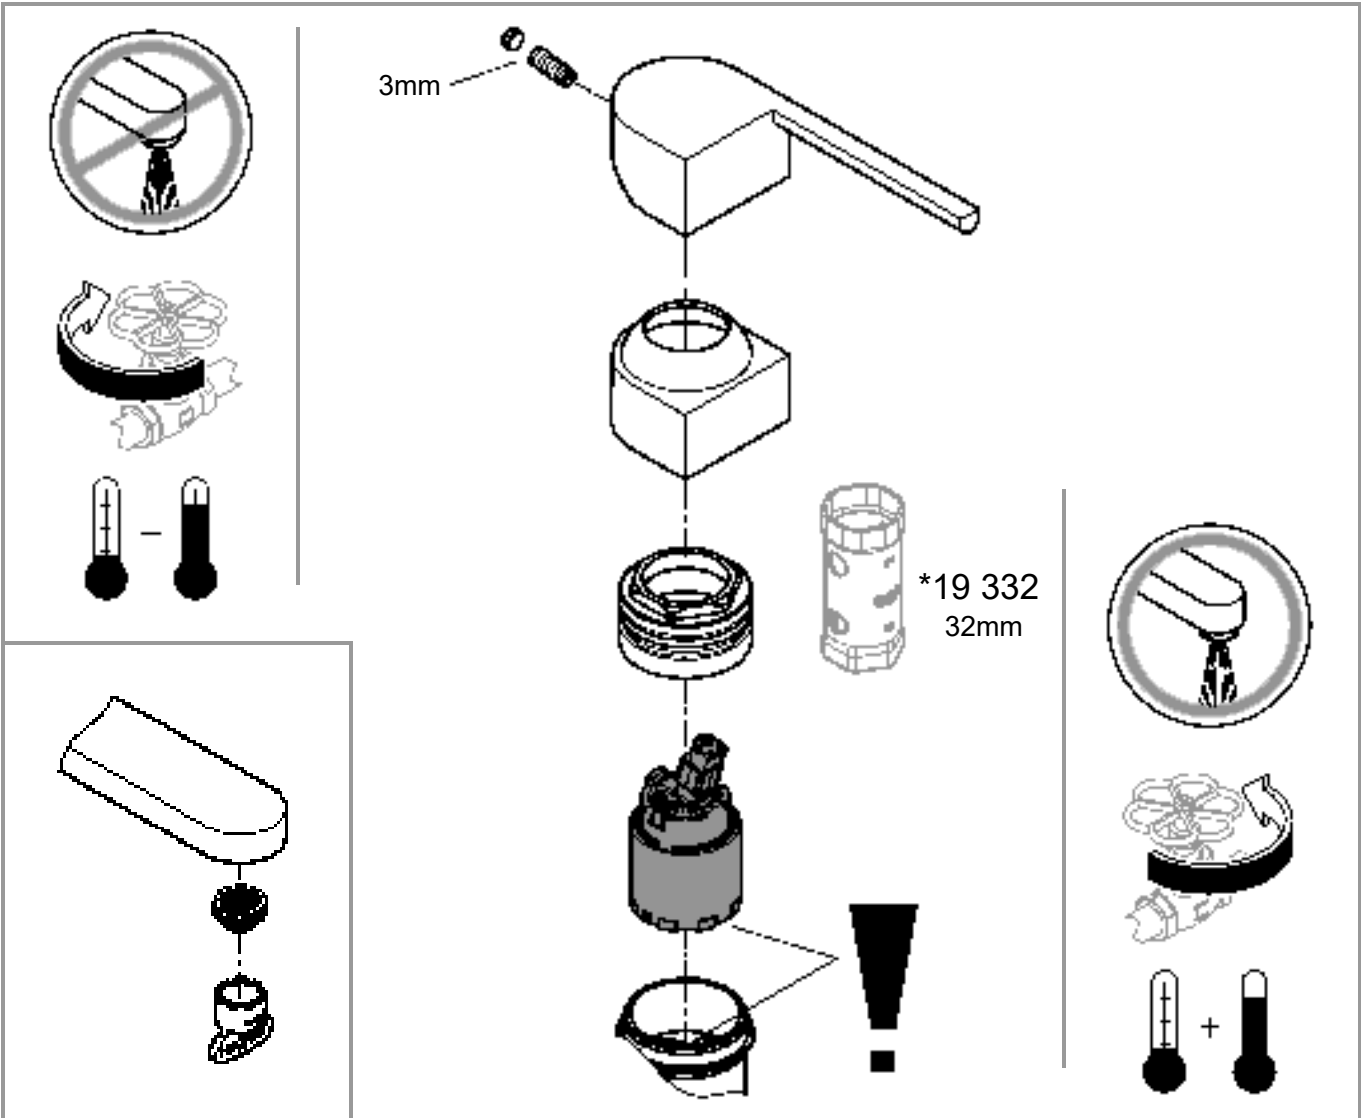

6a

6b

7a

7b

** 9 332	32 mm

Pure Freude an Wasser

GROHE
WAVES

D