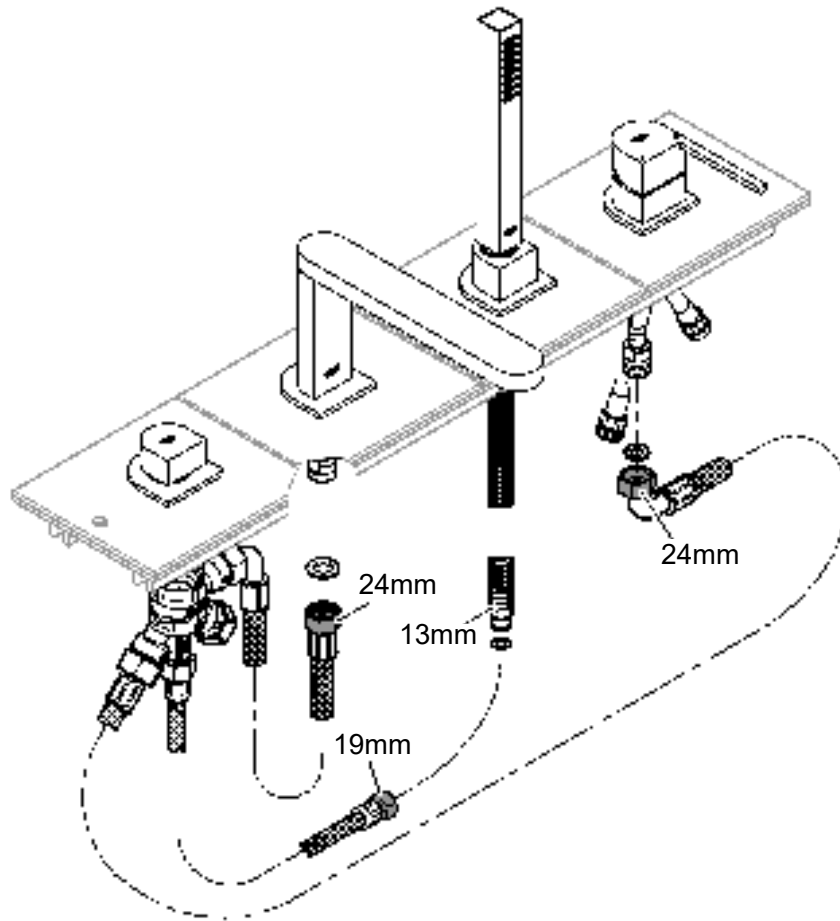

6a

6b

7a

7b

** 9 332	32 mm

Pure Freude an Wasser

GROHE
WAVES

D