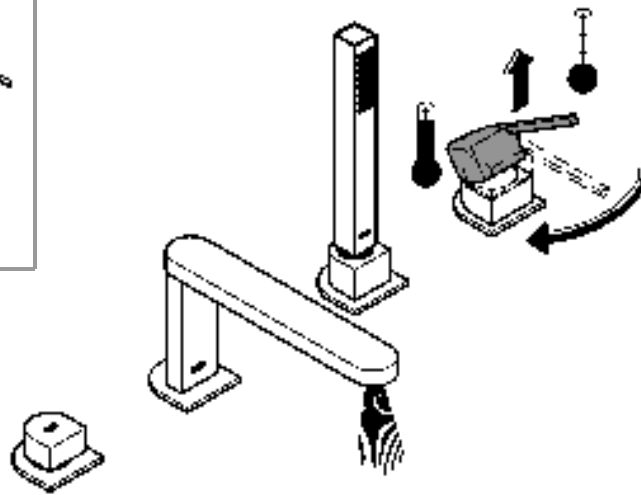

6a

6b

7a

7b

** 9 332	32 mm

Pure Freude an Wasser

GROHE
WAVES

D