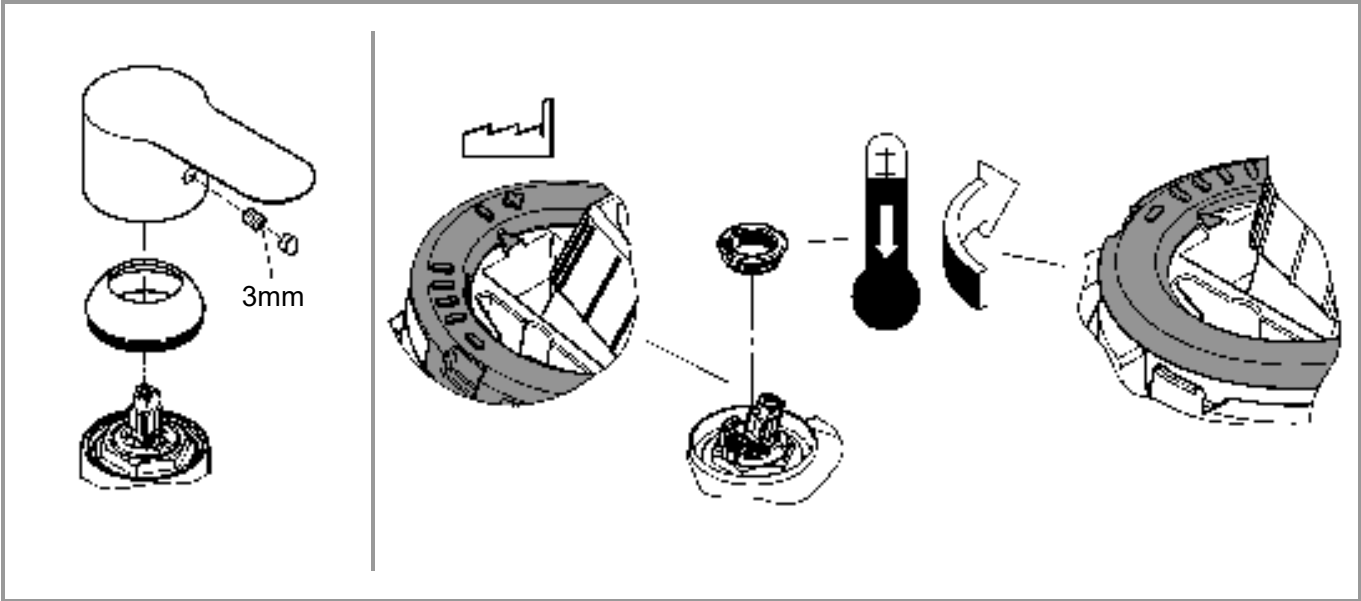

6a

6b

7a

7b

** 9 332	32 mm

Pure Freude an Wasser

GROHE
WAVES

D