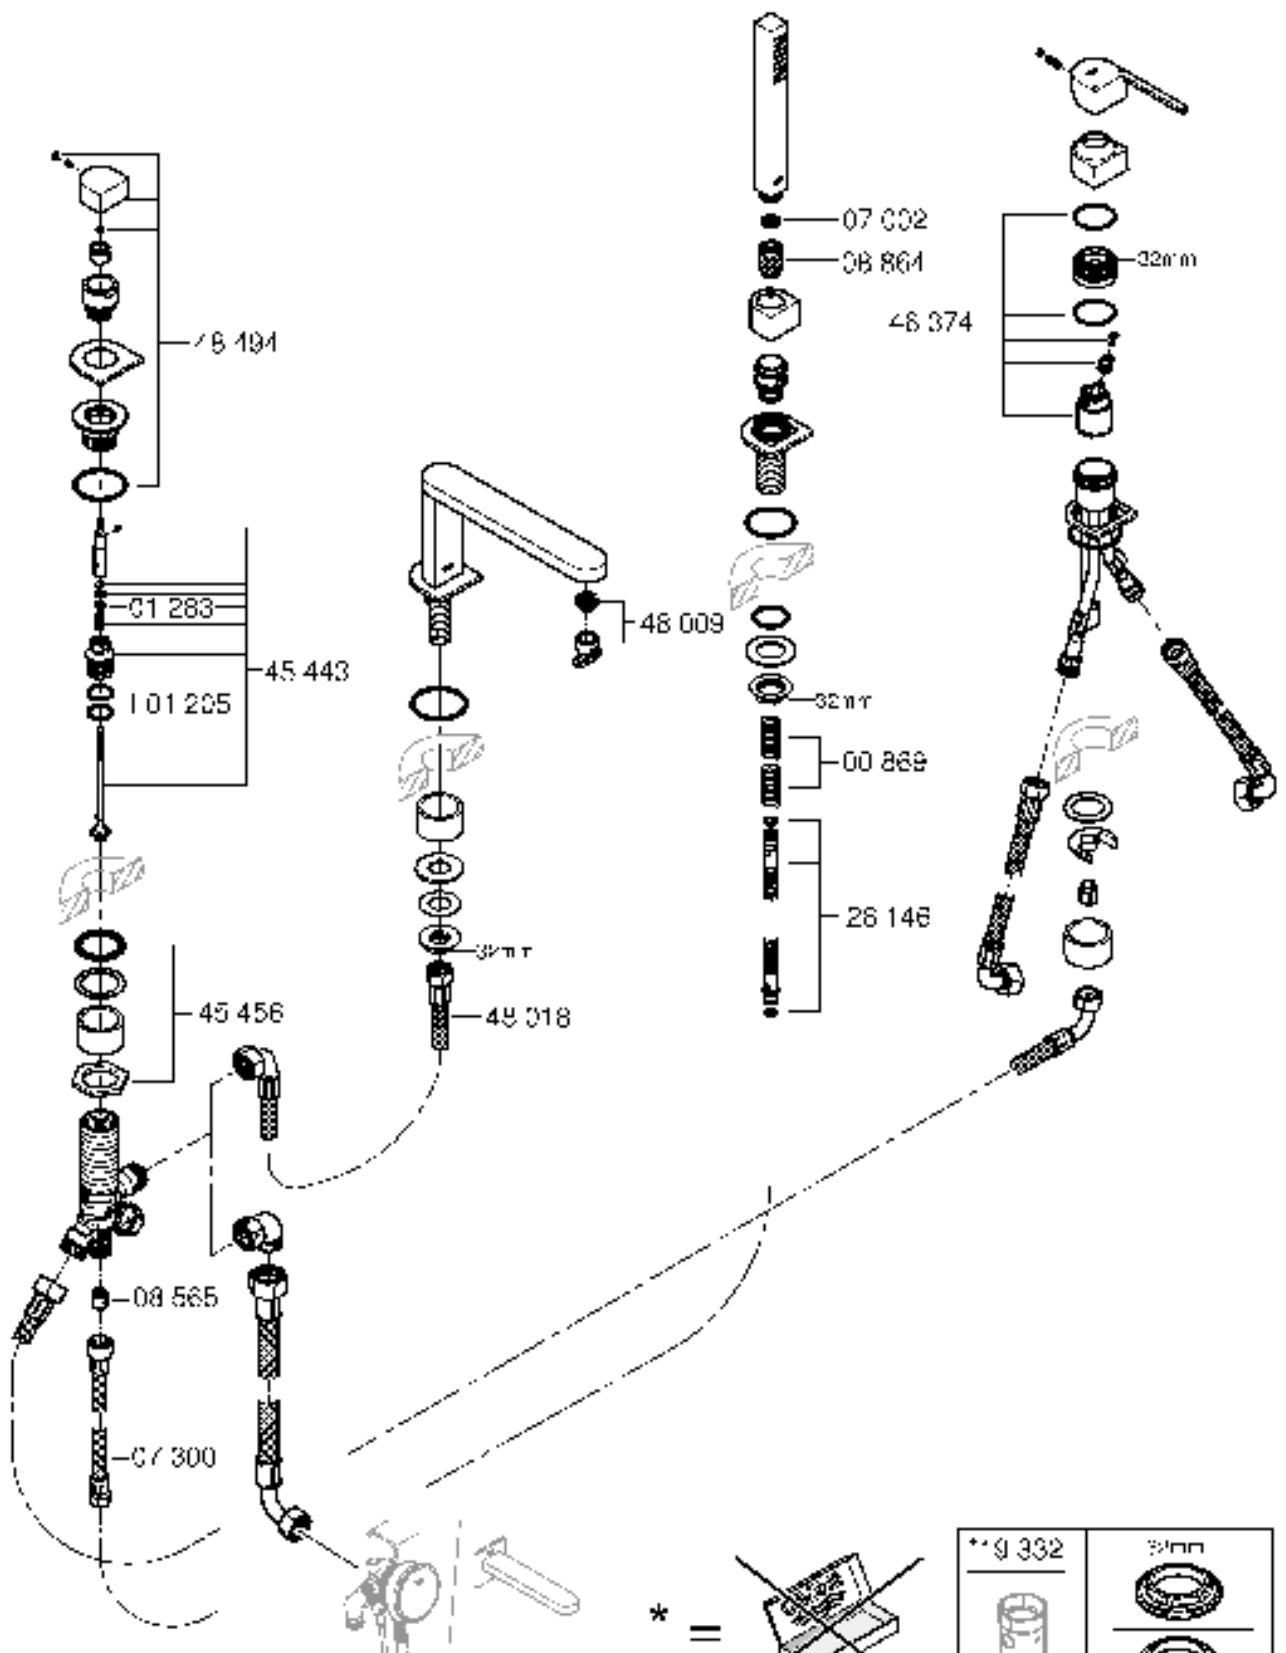

6a

6b

7a

7b

** 9 332	32 mm

Pure Freude an Wasser

GROHE
WAVES

D