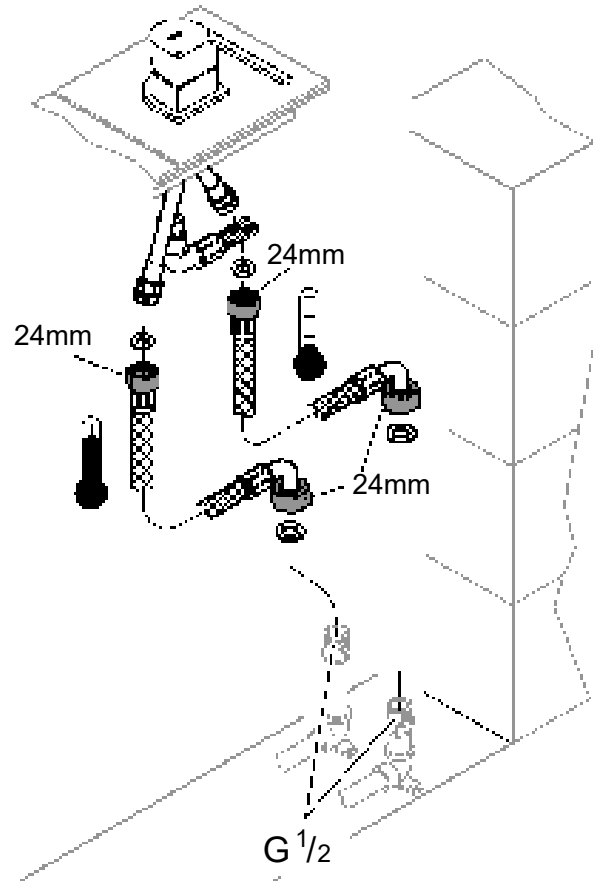

6a

6b

7a

7b

** 9 332	32 mm

Pure Freude an Wasser

GROHE
WAVES

D