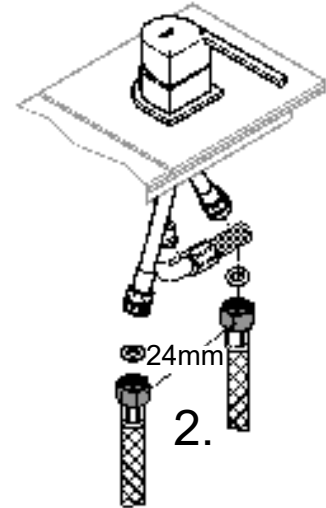

6a

6b

7a

7b

** 9 332	32 mm

Pure Freude an Wasser

GROHE
WAVES

D