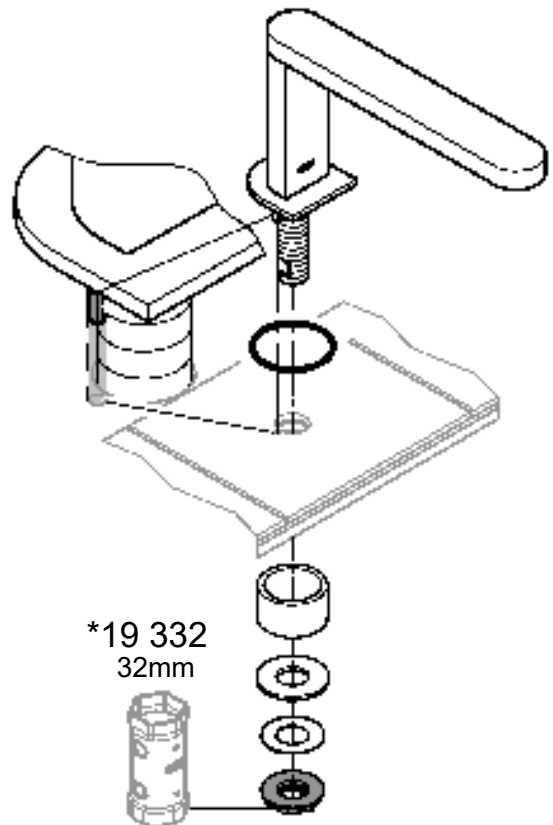

DIN 1988

DIN EN 806

bar

0.5 max. 10 5 1

psi

7.25 max. 75 72.5 14.5

°C

max. 70° 60°

°F

max. 158° 140°

32mm
*19 332

1

2