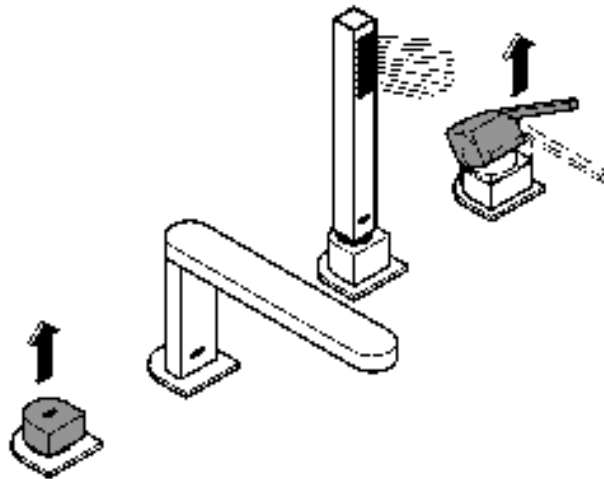

6a

6b

7a

7b

** 9 332	32 mm

Pure Freude an Wasser

GROHE
WAVES

D