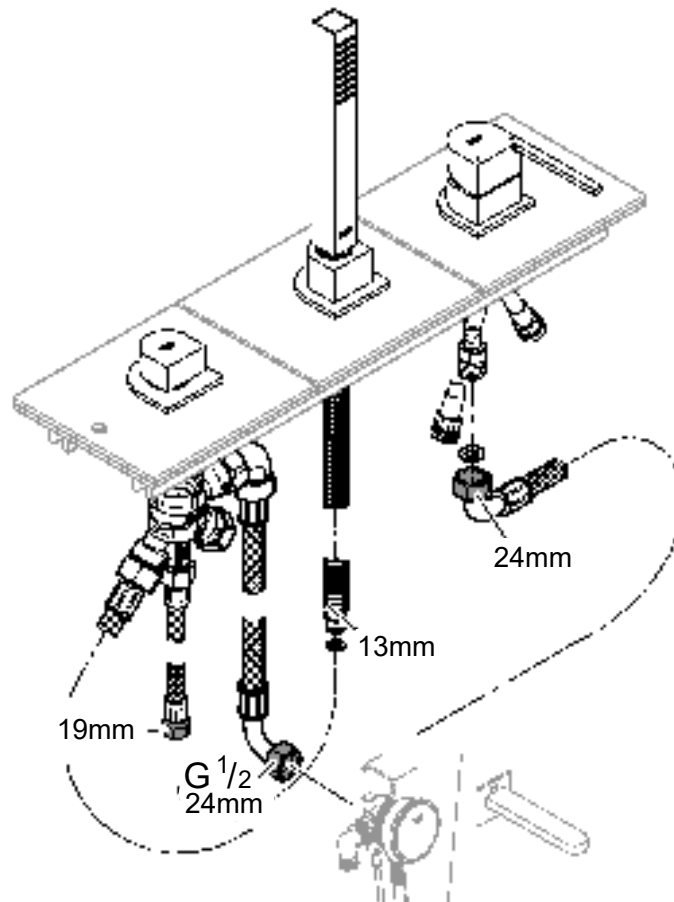

6a

6b

7a

7b

** 9 332	32 mm

Pure Freude an Wasser

GROHE
WAVES

D