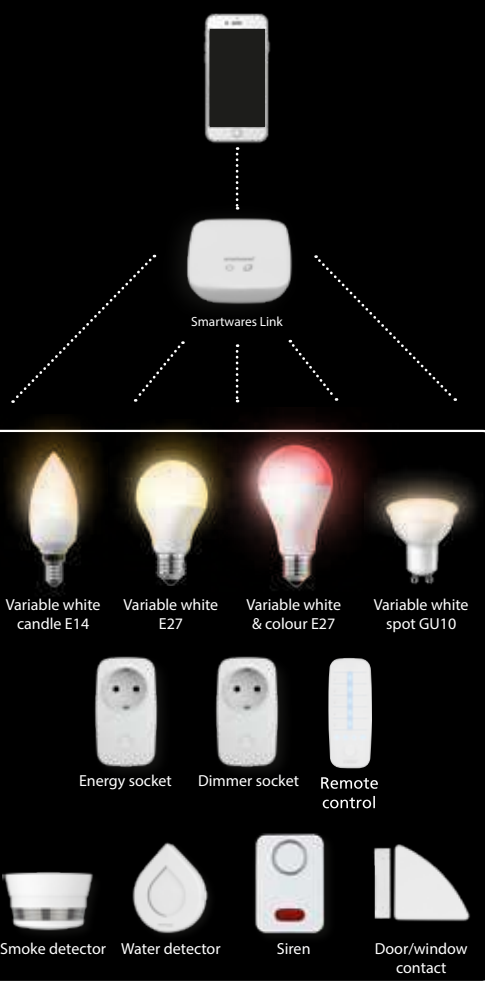

Connected Smoke detector set

Control all your Smartwares PRO items with your smartphone via the Smartwares Link.