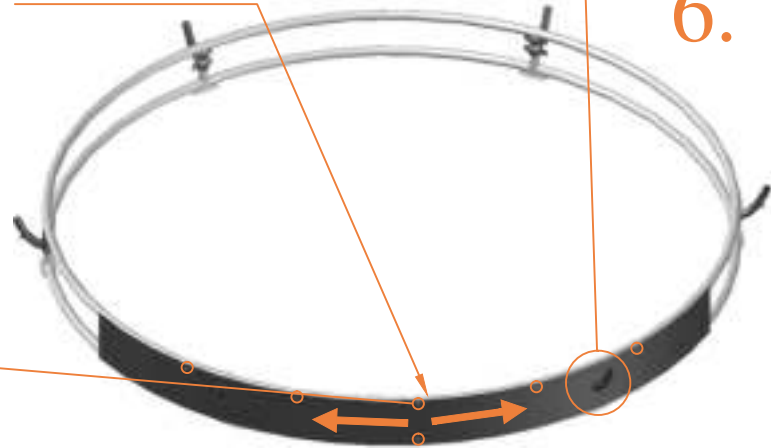

TEPL-08-113 / TEPL-10-113

6.