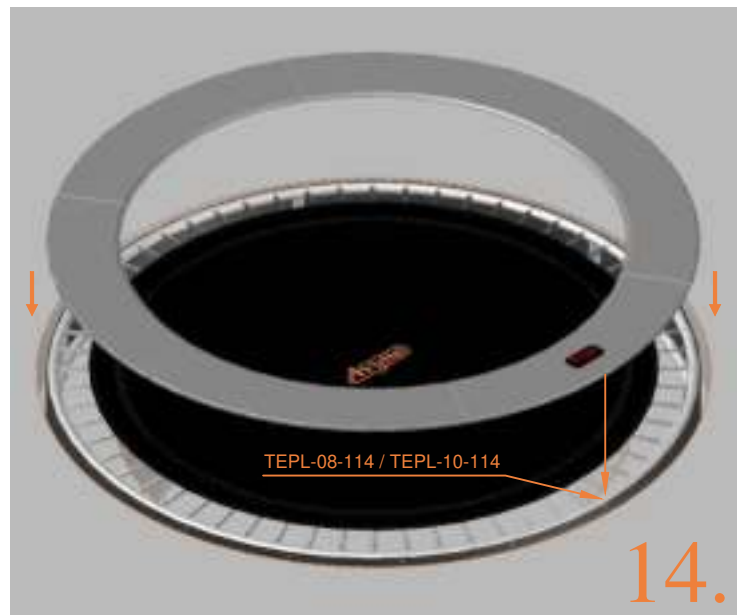

	Model 08-FL ø245cm			Model 10-FL ø305cm		
	Quantity	Part number		Quantity	Part number	
Parker screw	24	M4-16		24	M4-16	
Measuring rod L=220mm	1	MEASURING-ROD / A		1	MEASURING-ROD / A	
Measuring rod L=600mm	1	MEASURING-ROD / B		1	MEASURING-ROD / B	
Users Manual	1	208010101		1	208010101	
Warning Card	1	208040101		1	208040101	
Tie rip for warning card	1	209010102		1	209010102	
Safety manual	1	208010301		1	208010301	

8.

9.

10.

11.

15.

TEPL-ELAS-D

TEPL-ELAS-B

TEPL-ELAS-B

Safety net for Model 08-FL / Model 10-FL

	Model 08-FL ø245cm			Model 10-FL ø305cm		
	Quantity	Part number		Quantity	Part number	
Pole with sleeve for safety net	6	AVBL-08-802-A + AVBL-08-802-C		6	AVBL-08-802-A + AVBL-08-802-C	
Pole for safety net	6	AVBL-08-802-B		6	AVBL-10-802-B	
Clamp	6	CLAMP-TOOL-SN 08-fl		6	CLAMP-TOOL-SN 10-fl	
Fiberglass Rod	1set	FIBERGLASS-ROD-08-fl		1set	FIBERGLASS-ROD-10-fl	
Screw M6x30	6	M6x30		6	M6x30	
Fastener for safety net	6	TEPL-ELAS-C		12	TEPL-ELAS-C	
Safety net	1	ANBL08-FL		1	ANBL-10-FL	
Straps for safety net	6	TEPL-BAND		6	TEPL-BAND	
Closure for safety net	2	TEPL-KNOOPJE		2	TEPL-KNOOPJE	
Screw M8	24	M8-20		24	M8-20	
Allen key	2	ALLEN-KEY		2	ALLEN-KEY	
Wrench	2	WRENCH		2	WRENCH	
Cap	6	TOP-CAP-BD		6	TOP-CAP-BD	