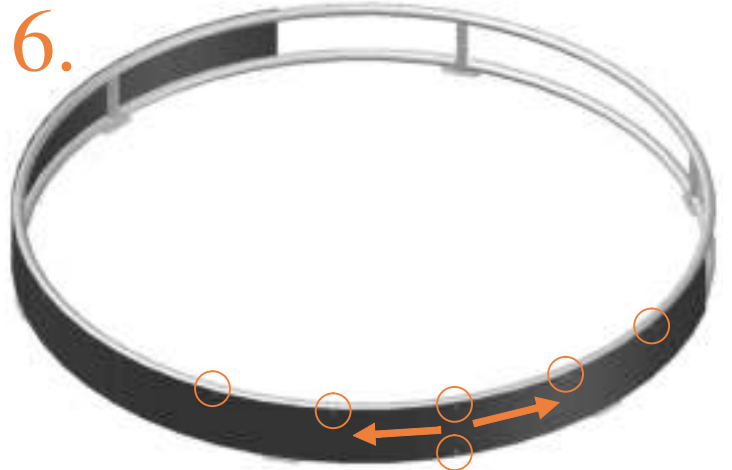

Model 08-FL / Model 10-FL

Avyna

Round trampolines

Assembly manual

Model 08-FL/ Model 10-FL

	Model 08-FL ø245cm			Model 10-FL ø305cm		
	Quantity	Part number		Quantity	Part number	
Jumping mat	1	TEPL-08-222		1	TEPL-10-222	
Galvanized spring L=175mm ø3.2mm	60	TEPL-200-211/C		72	TEPL-200-211/C	
Safety pad	1	TEPL-08-333-FL-green or AVGR-08-333-FL-grey or ABVL-08-333-FL black		1	TEPL-10-333-FL-green or AVGR-10-333-FL-grey or ABVL-10-333-FL-black	
Fastener for safety pad	12	TEPL-ELAS-D		18	TEPL-ELAS-D	
Fastener for safety pad	12	TEPL-ELAS-B		18	TEPL-ELAS-B	
H-tube	3	TEPL-08-FL-114		3	TEPL-10-FL-114	
H-tube	3	TEPL-08-FL-115		3	TEPL-10-FL-115	
C-tube	3	TEPL-08-113		3	TEPL-10-113	
K-tube	3	TEPL-08-114		3	TEPL-10-114	
Tool for spring	1	TOOL-SPRING		1	TOOL-SPRING	
Screw	6	M8-16		6	M8-16	
Plastic plate	3	2108-121		3	2110-121	

	Model 08-FL ø245cm			Model 10-FL ø305cm		
	Quantity	Part number		Quantity	Part number	
Parker screw	24	M4-16		24	M4-16	
Measuring rod L=220mm	1	MEASURING-ROD / A		1	MEASURING-ROD / A	
Measuring rod L=600mm	1	MEASURING-ROD / B		1	MEASURING-ROD / B	
Users Manual	1	208010101		1	208010101	
Warning Card	1	208040101		1	208040101	
Tie rip for warning card	1	209010102		1	209010102	
Safety manual	1	208010301		1	208010301	

2.

3.

TEPL-08-fl-114 / TEPL-10-fl-114

4.

5.

TEPL-08-113 / TEPL-10-113

6.

7.