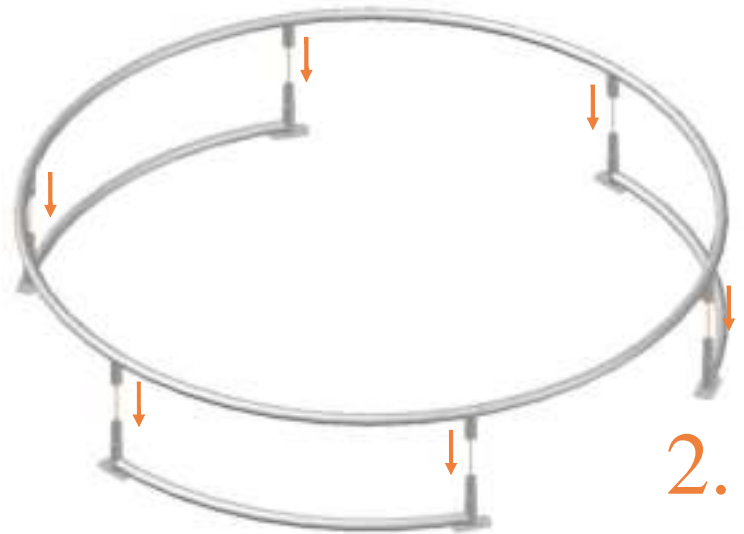

Model 08-FL / Model 10-FL

Avyna

Round trampolines

Assembly manual

Model 08-FL/ Model 10-FL

	Model 08-FL ø245cm			Model 10-FL ø305cm		
	Quantity	Part number		Quantity	Part number	
Jumping mat	1	TEPL-08-222		1	TEPL-10-222	
Galvanized spring L=175mm ø3.2mm	60	TEPL-200-211/C		72	TEPL-200-211/C	
Safety pad	1	TEPL-08-333-FL-green or AVGR-08-333-FL-grey or ABVL-08-333-FL black		1	TEPL-10-333-FL-green or AVGR-10-333-FL-grey or ABVL-10-333-FL-black	
Fastener for safety pad	12	TEPL-ELAS-D		18	TEPL-ELAS-D	
Fastener for safety pad	12	TEPL-ELAS-B		18	TEPL-ELAS-B	
H-tube	3	TEPL-08-FL-114		3	TEPL-10-FL-114	
H-tube	3	TEPL-08-FL-115		3	TEPL-10-FL-115	
C-tube	3	TEPL-08-113		3	TEPL-10-113	
K-tube	3	TEPL-08-114		3	TEPL-10-114	
Tool for spring	1	TOOL-SPRING		1	TOOL-SPRING	
Screw	6	M8-16		6	M8-16	
Plastic plate	3	2108-121		3	2110-121	

	Model 08-FL ø245cm			Model 10-FL ø305cm		
	Quantity	Part number		Quantity	Part number	
Parker screw	24	M4-16		24	M4-16	
Measuring rod L=220mm	1	MEASURING-ROD / A		1	MEASURING-ROD / A	
Measuring rod L=600mm	1	MEASURING-ROD / B		1	MEASURING-ROD / B	
Users Manual	1	208010101		1	208010101	
Warning Card	1	208040101		1	208040101	
Tie rip for warning card	1	209010102		1	209010102	
Safety manual	1	208010301		1	208010301	

Safety net for Model 08-FL / Model 10-FL

	Model 08-FL ø245cm			Model 10-FL ø305cm		
	Quantity	Part number		Quantity	Part number	
Pole with sleeve for safety net	6	AVBL-08-802-A + AVBL-08-802-C		6	AVBL-08-802-A + AVBL-08-802-C	
Pole for safety net	6	AVBL-08-802-B		6	AVBL-10-802-B	
Clamp	6	CLAMP-TOOL-SN 08-fl		6	CLAMP-TOOL-SN 10-fl	
Fiberglass Rod	1set	FIBERGLASS-ROD-08-fl		1set	FIBERGLASS-ROD-10-fl	
Screw M6x30	6	M6x30		6	M6x30	
Fastener for safety net	6	TEPL-ELAS-C		12	TEPL-ELAS-C	
Safety net	1	ANBL08-FL		1	ANBL-10-FL	
Straps for safety net	6	TEPL-BAND		6	TEPL-BAND	
Closure for safety net	2	TEPL-KNOOPJE		2	TEPL-KNOOPJE	
Screw M8	24	M8-20		24	M8-20	
Allen key	2	ALLEN-KEY		2	ALLEN-KEY	
Wrench	2	WRENCH		2	WRENCH	
Cap	6	TOP-CAP-BD		6	TOP-CAP-BD	