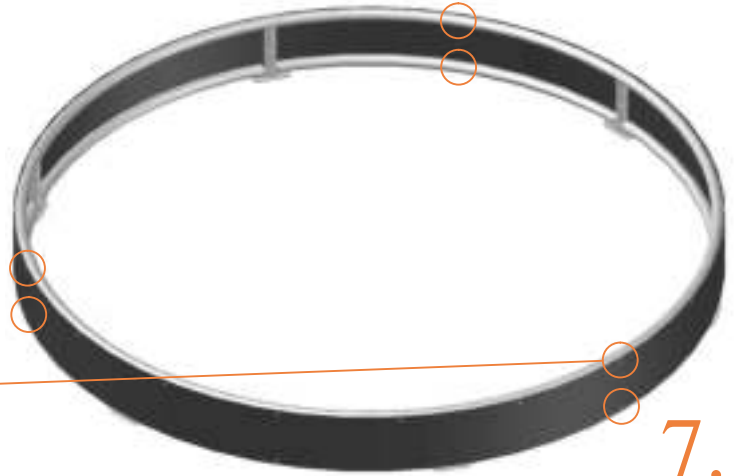

Model 08-FL / Model 10-FL

Avyna

Round trampolines

Assembly manual

Model 08-FL/ Model 10-FL

	Model 08-FL ø245cm			Model 10-FL ø305cm		
	Quantity	Part number		Quantity	Part number	
Jumping mat	1	TEPL-08-222		1	TEPL-10-222	
Galvanized spring L=175mm ø3.2mm	60	TEPL-200-211/C		72	TEPL-200-211/C	
Safety pad	1	TEPL-08-333-FL-green or AVGR-08-333-FL-grey or ABVL-08-333-FL black		1	TEPL-10-333-FL-green or AVGR-10-333-FL-grey or ABVL-10-333-FL-black	
Fastener for safety pad	12	TEPL-ELAS-D		18	TEPL-ELAS-D	
Fastener for safety pad	12	TEPL-ELAS-B		18	TEPL-ELAS-B	
H-tube	3	TEPL-08-FL-114		3	TEPL-10-FL-114	
H-tube	3	TEPL-08-FL-115		3	TEPL-10-FL-115	
C-tube	3	TEPL-08-113		3	TEPL-10-113	
K-tube	3	TEPL-08-114		3	TEPL-10-114	
Tool for spring	1	TOOL-SPRING		1	TOOL-SPRING	
Screw	6	M8-16		6	M8-16	
Plastic plate	3	2108-121		3	2110-121	

	Model 08-FL ø245cm			Model 10-FL ø305cm		
	Quantity	Part number		Quantity	Part number	
Parker screw	24	M4-16		24	M4-16	
Measuring rod L=220mm	1	MEASURING-ROD / A		1	MEASURING-ROD / A	
Measuring rod L=600mm	1	MEASURING-ROD / B		1	MEASURING-ROD / B	
Users Manual	1	208010101		1	208010101	
Warning Card	1	208040101		1	208040101	
Tie rip for warning card	1	209010102		1	209010102	
Safety manual	1	208010301		1	208010301	

2.

3.

TEPL-08-fl-114 / TEPL-10-fl-114

4.

5.

TEPL-08-113 / TEPL-10-113

6.

7.