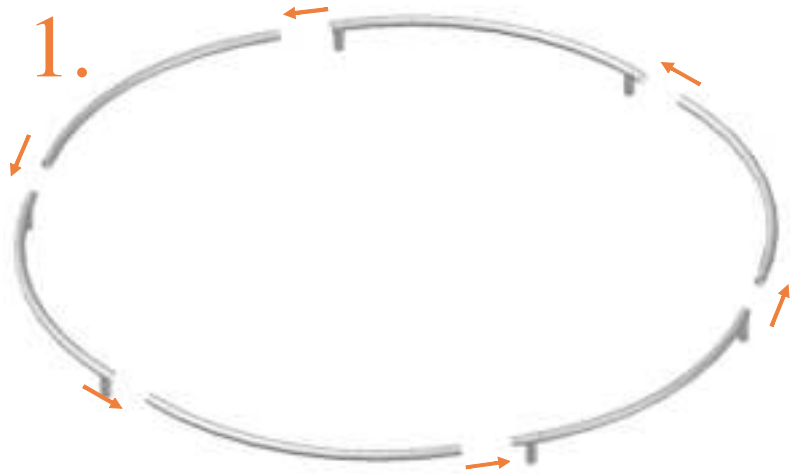

Model 08-FL / Model 10-FL

Avyna

Round trampolines

Assembly manual

Model 08-FL/ Model 10-FL

	Model 08-FL ø245cm			Model 10-FL ø305cm		
	Quantity	Part number		Quantity	Part number	
Jumping mat	1	TEPL-08-222		1	TEPL-10-222	
Galvanized spring L=175mm ø3.2mm	60	TEPL-200-211/C		72	TEPL-200-211/C	
Safety pad	1	TEPL-08-333-FL-green or AVGR-08-333-FL-grey or ABVL-08-333-FL black		1	TEPL-10-333-FL-green or AVGR-10-333-FL-grey or ABVL-10-333-FL-black	
Fastener for safety pad	12	TEPL-ELAS-D		18	TEPL-ELAS-D	
Fastener for safety pad	12	TEPL-ELAS-B		18	TEPL-ELAS-B	
H-tube	3	TEPL-08-FL-114		3	TEPL-10-FL-114	
H-tube	3	TEPL-08-FL-115		3	TEPL-10-FL-115	
C-tube	3	TEPL-08-113		3	TEPL-10-113	
K-tube	3	TEPL-08-114		3	TEPL-10-114	
Tool for spring	1	TOOL-SPRING		1	TOOL-SPRING	
Screw	6	M8-16		6	M8-16	
Plastic plate	3	2108-121		3	2110-121	

	Model 08-FL ø245cm			Model 10-FL ø305cm		
	Quantity	Part number		Quantity	Part number	
Parker screw	24	M4-16		24	M4-16	
Measuring rod L=220mm	1	MEASURING-ROD / A		1	MEASURING-ROD / A	
Measuring rod L=600mm	1	MEASURING-ROD / B		1	MEASURING-ROD / B	
Users Manual	1	208010101		1	208010101	
Warning Card	1	208040101		1	208040101	
Tie rip for warning card	1	209010102		1	209010102	
Safety manual	1	208010301		1	208010301	