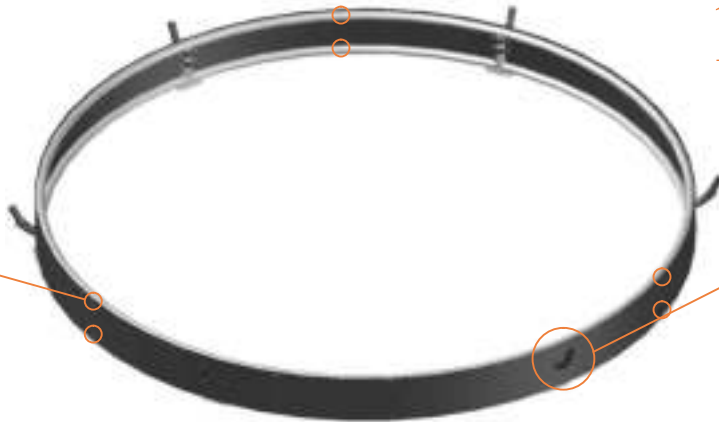

Safety net for Model 08-FL / Model 10-FL

	Model 08-FL ø245cm			Model 10-FL ø305cm		
	Quantity	Part number		Quantity	Part number	
Pole with sleeve for safety net	6	AVBL-08-802-A + AVBL-08-802-C		6	AVBL-08-802-A + AVBL-08-802-C	
Pole for safety net	6	AVBL-08-802-B		6	AVBL-10-802-B	
Clamp	6	CLAMP-TOOL-SN 08-fl		6	CLAMP-TOOL-SN 10-fl	
Fiberglass Rod	1set	FIBERGLASS-ROD-08-fl		1set	FIBERGLASS-ROD-10-fl	
Screw M6x30	6	M6x30		6	M6x30	
Fastener for safety net	6	TEPL-ELAS-C		12	TEPL-ELAS-C	
Safety net	1	ANBL08-FL		1	ANBL-10-FL	
Straps for safety net	6	TEPL-BAND		6	TEPL-BAND	
Closure for safety net	2	TEPL-KNOOPJE		2	TEPL-KNOOPJE	
Screw M8	24	M8-20		24	M8-20	
Allen key	2	ALLEN-KEY		2	ALLEN-KEY	
Wrench	2	WRENCH		2	WRENCH	
Cap	6	TOP-CAP-BD		6	TOP-CAP-BD	

5.

TEPL-08-113 / TEPL-10-113

6.

7.

8.

9.

10.

11.