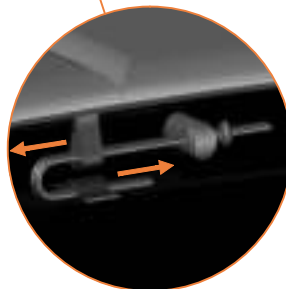

TEPL-ELAS-B