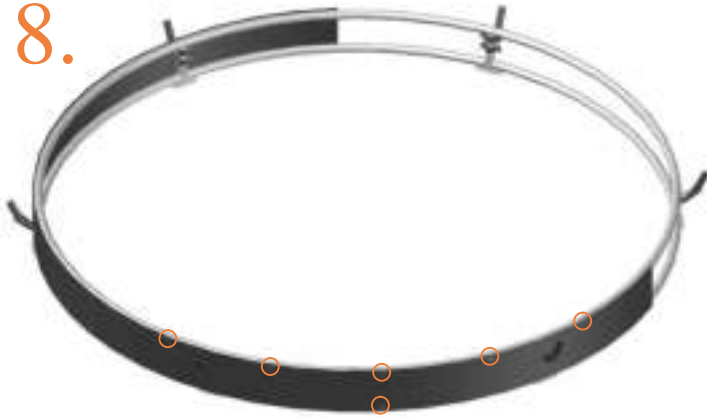

Safety net for Model 08-FL / Model 10-FL

	Model 08-FL ø245cm			Model 10-FL ø305cm		
	Quantity	Part number		Quantity	Part number	
Pole with sleeve for safety net	6	AVBL-08-802-A + AVBL-08-802-C		6	AVBL-08-802-A + AVBL-08-802-C	
Pole for safety net	6	AVBL-08-802-B		6	AVBL-10-802-B	
Clamp	6	CLAMP-TOOL-SN 08-fl		6	CLAMP-TOOL-SN 10-fl	
Fiberglass Rod	1set	FIBERGLASS-ROD-08-fl		1set	FIBERGLASS-ROD-10-fl	
Screw M6x30	6	M6x30		6	M6x30	
Fastener for safety net	6	TEPL-ELAS-C		12	TEPL-ELAS-C	
Safety net	1	ANBL08-FL		1	ANBL-10-FL	
Straps for safety net	6	TEPL-BAND		6	TEPL-BAND	
Closure for safety net	2	TEPL-KNOOPJE		2	TEPL-KNOOPJE	
Screw M8	24	M8-20		24	M8-20	
Allen key	2	ALLEN-KEY		2	ALLEN-KEY	
Wrench	2	WRENCH		2	WRENCH	
Cap	6	TOP-CAP-BD		6	TOP-CAP-BD	

5.

TEPL-08-113 / TEPL-10-113

6.

7.

8.

9.

10.

11.