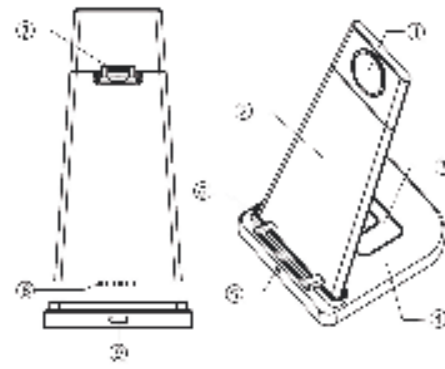

# 3 in 1 Wireless Charger User Guide

## Features of Product:

- ① **3 in 1 Wireless Charger :**
  - 5W-7.5W-10W-15W phone wireless charger, it's compatible with iPhone and Android phone.
  - Wireless charger for airpods.
  - Wireless charger for apple watch.
- ② **Detachable Charging Pad:** The wireless charging pad can be removed from the base.
- ③ **Foldable Charger for Watch:** The wireless charger for watch can be folded backward while charging.
- ④ **Compact Design:** Small size, easy to use and carry.
- ⑤ **Suitable for Use:** Travel, home, hotel, office, restaurant, bar, etc.

## Specifications:

Model	YM-UD21
Input Voltage/Current	DC 9V-2A
Wireless Output for Phone	5W / 7.5W / 10W / 15W Max.
Wireless Output for Airpod	5W Max.
Wireless Output for iWatch	2W Max.
Material	ABS+PC Fireproof Material
USB Cable Length	120cm
Product Sizes	L99*W88*H148mm
Net Weight	155g
Color	White /Black /Silver /Gray / Rose-Gold...

## Product Diagram:

- ①. Wireless Charger for iWatch
- ②. Wireless Charger for Mobile Phone
- ③. Charger Base
- ④. LED Power Indicator
- ⑤. Phone Holder
- ⑥. Power Connector
- ⑦. Folding clip
- ⑧. Input Interface