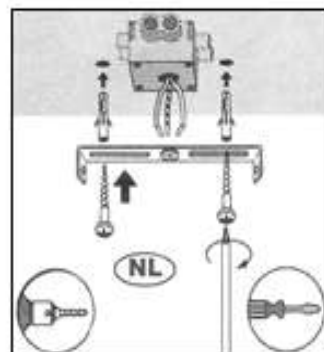

Line drawing of the item (with outline dimensions)

Item number: 71361/48/17

Installation drawing (the same as it in its instruction manual)

## Technical details

materials used: metal	
color:	dark copper
dimnable and how is the fixture dimmable:	ON / OFF
size:	Height: 128.5cm Length: 47cm Width: 47cm Net Weight: 1.28kgs
power requirements:	220-240V~50Hz
bulb type and maximum Wattage:	1xE27 Max. 40W
number of bulbs:	1xE27
IP degree:	IP20