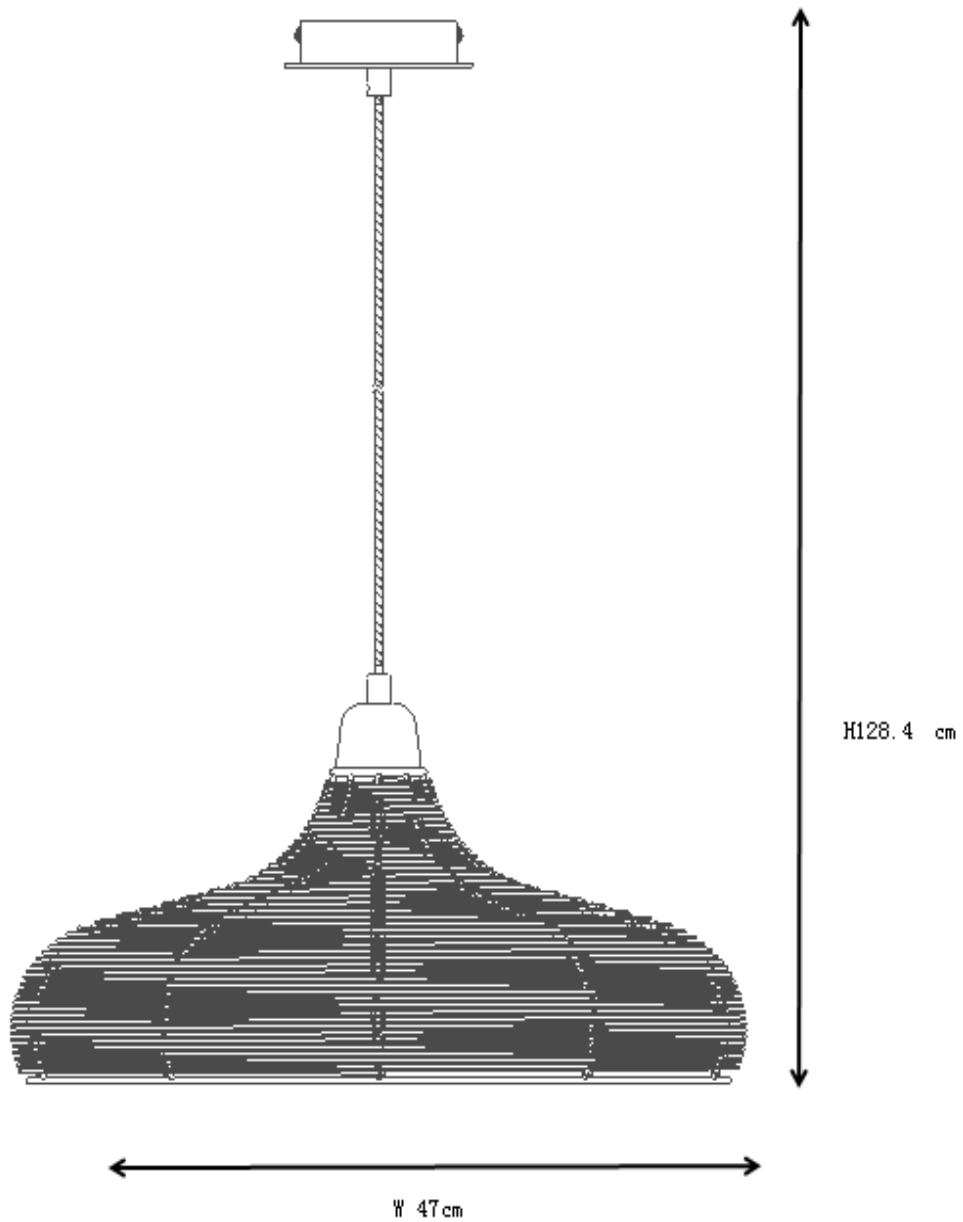

Line drawing of the item (with outline dimensions)

Item number: 71361/48/17

Installation drawing (the same as it in its instruction manual)

## Technical details

materials used: metal	
color:	dark copper
dimnable and how is the fixture dimmable:	ON / OFF
size:	Height: 128.5cm Length: 47cm Width: 47cm Net Weight: 1.28kgs
power requirements:	220-240V~50Hz
bulb type and maximum Wattage:	1xE27 Max. 40W
number of bulbs:	1xE27
IP degree:	IP20