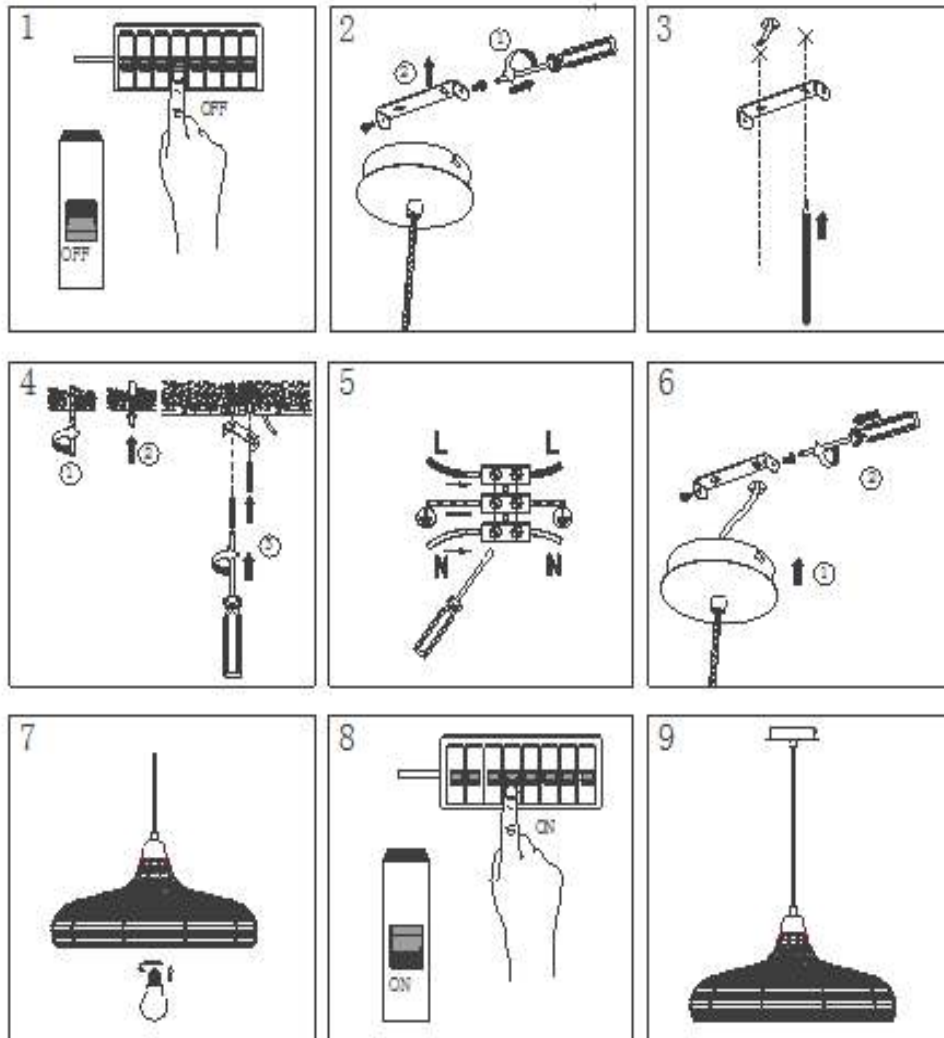

Line drawing of the item (with outline dimensions)

Item number: 71361/48/17

Installation drawing (the same as it in its instruction manual)

## Technical details

materials used: metal	
color:	dark copper
dimnable and how is the fixture dimmable:	ON / OFF
size:	Height: 128.5cm Length: 47cm Width: 47cm Net Weight: 1.28kgs
power requirements:	220-240V~50Hz
bulb type and maximum Wattage:	1xE27 Max. 40W
number of bulbs:	1xE27
IP degree:	IP20