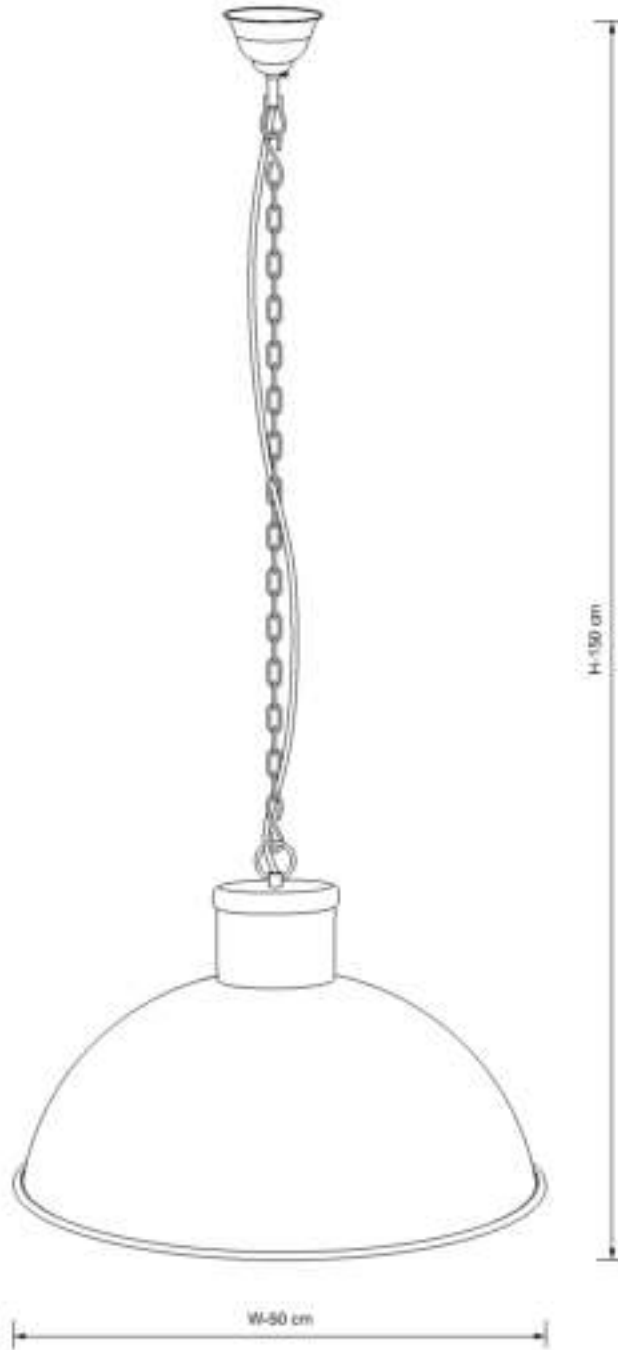

Line drawing of the item (with outline dimensions)

Item number: "53300/50/36"

Installation drawing (the same as it in its instruction manual)

### Technical details

materials used:	Metal	Iron Sheet
color:		Antq.Grey
dimnable and how is the fixture dimmable:		NA
size:	Height: overall Length: shade Ht. Dia: Net Weight:	150 cm 30 cm 50 cm 2.20 kg
power requirements:		220 240V~50
bulb type and maximum Wattage:		1 X E -27 ESL                      Max. 24 W
number of bulbs:		1X E 27
IP degree:		IP 20