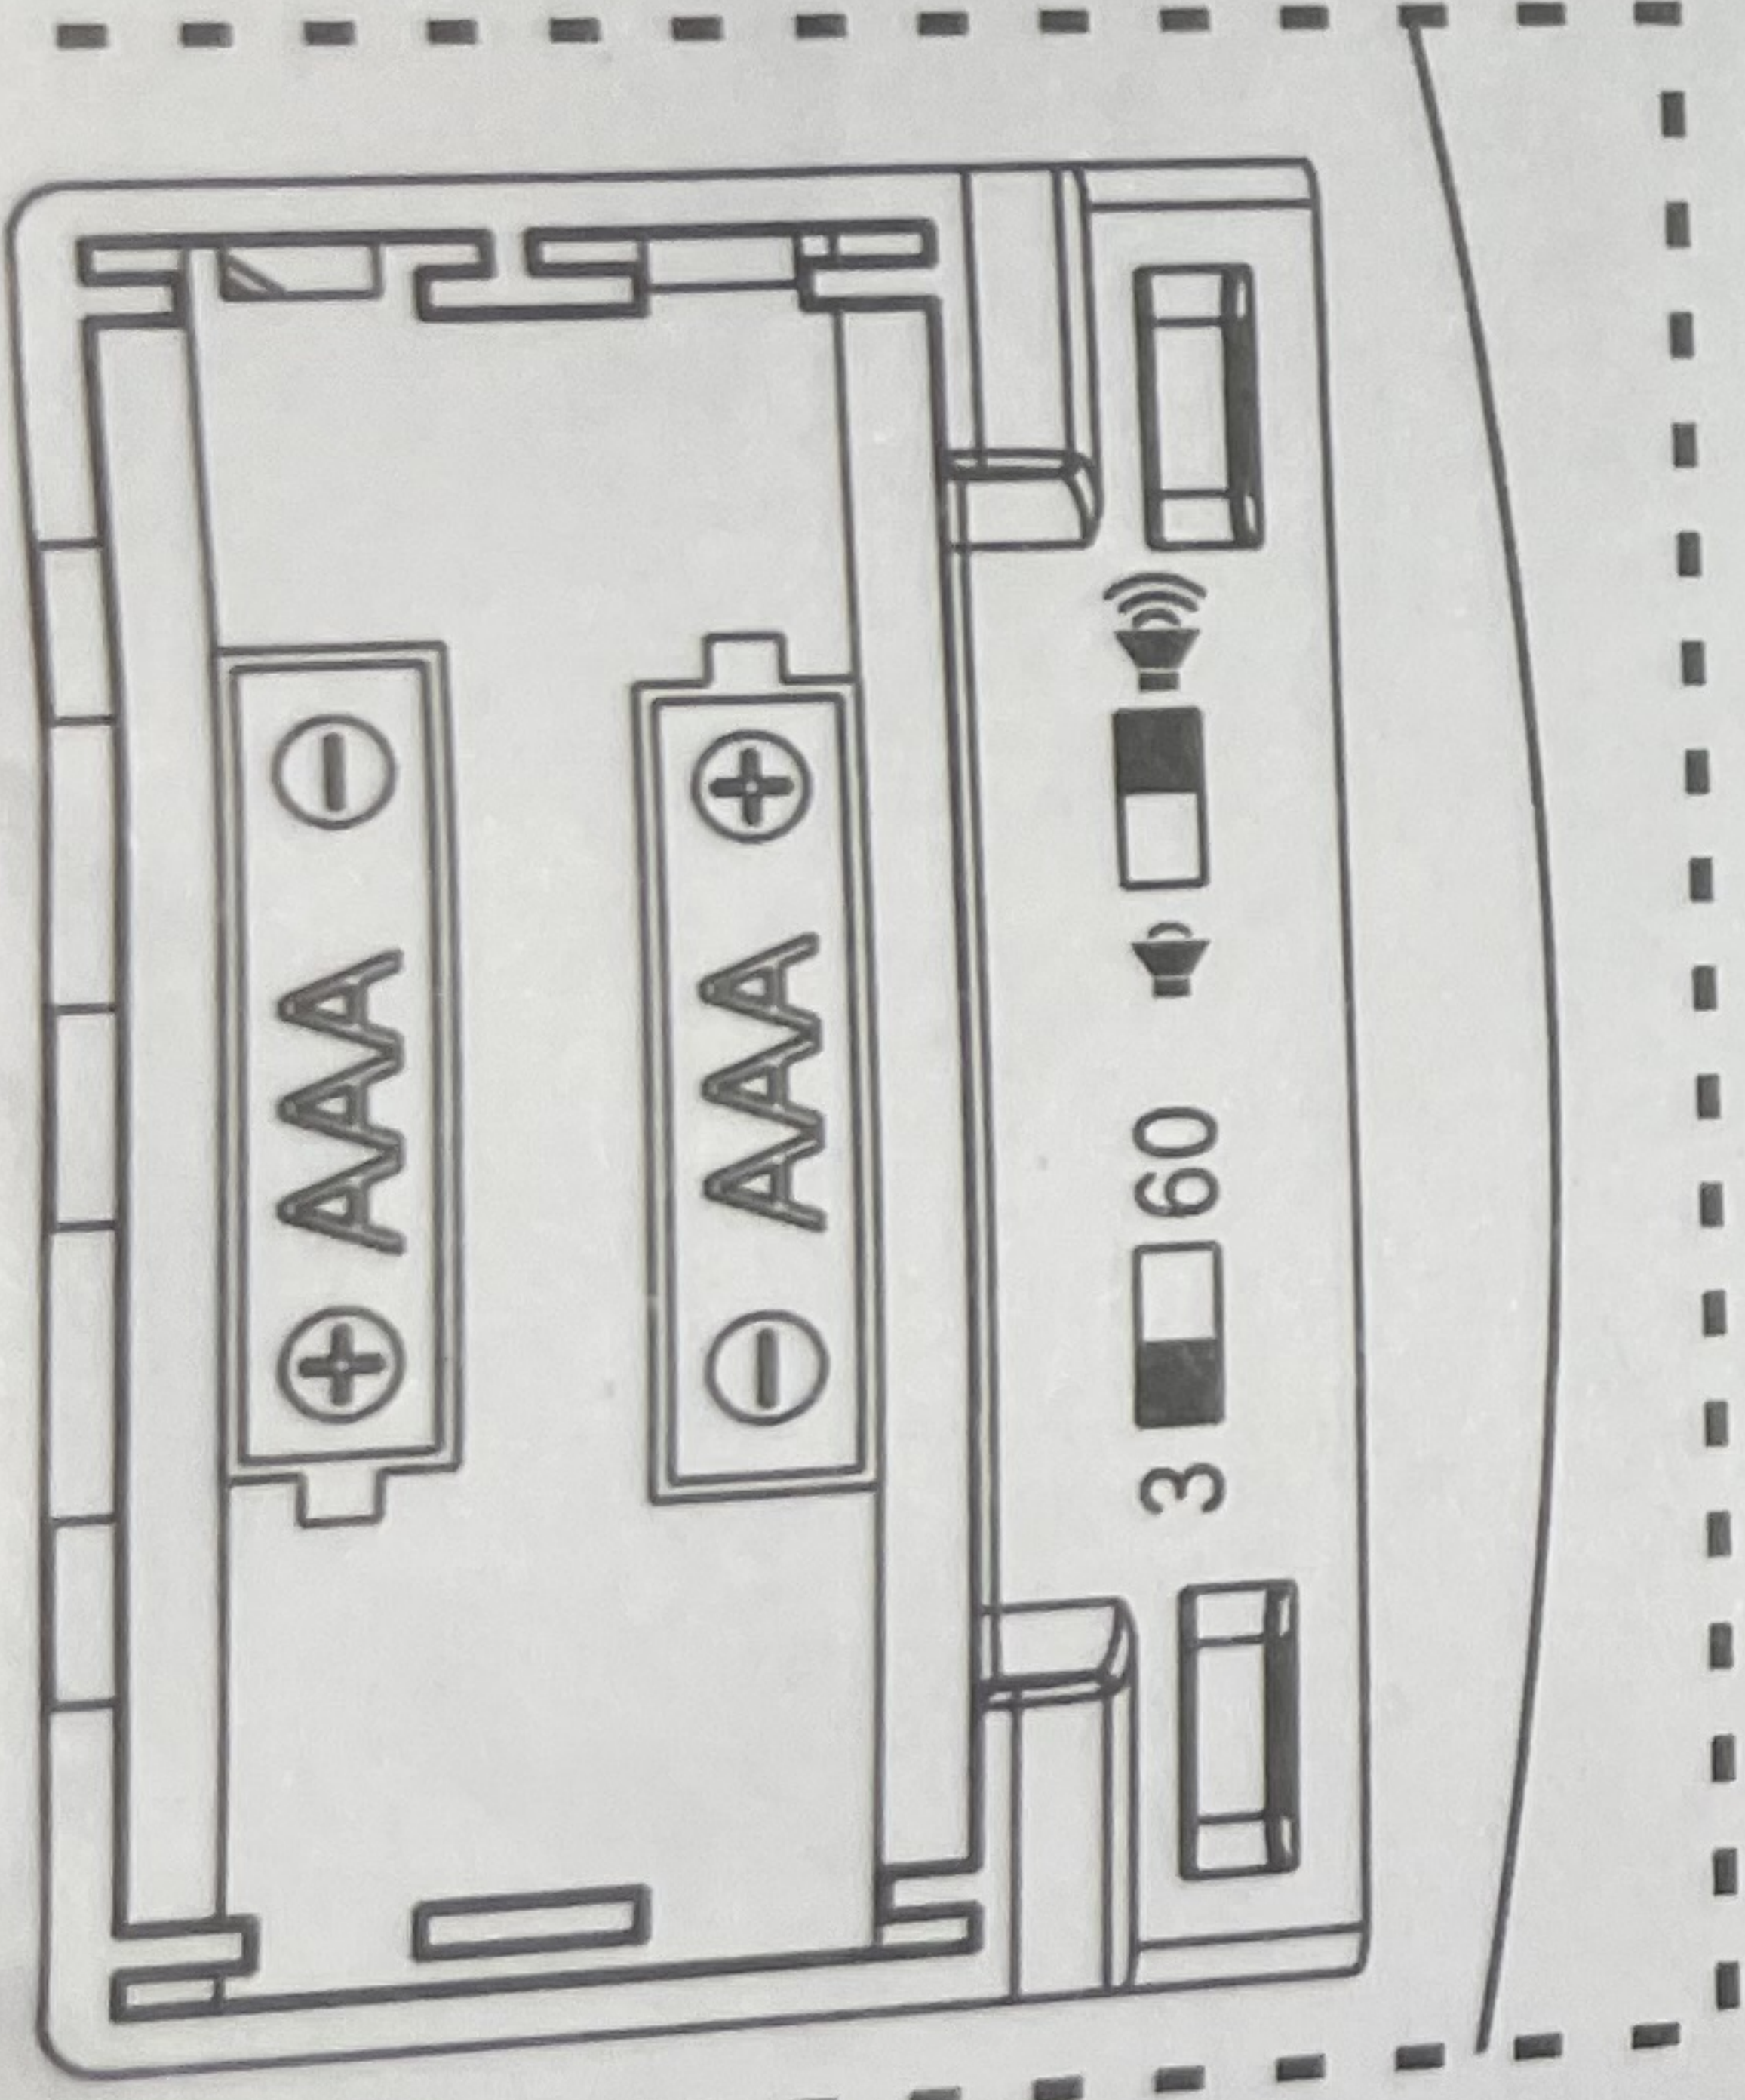

...turn the
...clockwise
...on the 0
...wise the
...be damaged.

...alarm duration 60 sec

★ " " = alarm volume low

☹ = alarm volume high

☹☹ = alarm volume high

Maintenance

- ★ Remove batteries during maintenance
- ★ Use dry cloth to clean the surface, don't use chemical cleaning agent or wash it in water.

operates on 2 AAA batteries.