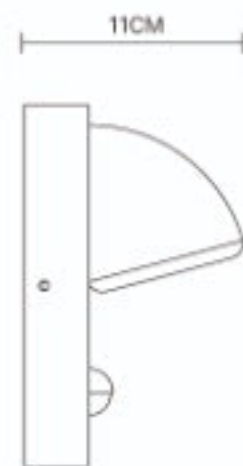

SHELBY

1140028

- Black
- W LED
- 3000K
- 220-240V~60Hz

www.olucia.com
Made in China

Outdoor

2 YEAR WARRANTY
www.olucia.com/warranty

Olucia

Olucia
Kernreactorstraat 17
3903 LG Veenendaal
The Netherlands