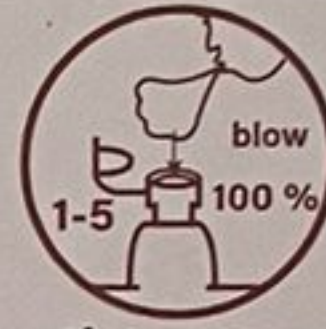

Material: PVC.

WARNING!

Not an aquatic toy! No protection against drowning. Always fully inflate all air chambers from 1-5! Risk of capsizing. Before each use, the swim seat must be checked thoroughly for damage, and may only be used if it is in perfect condition! For babies aged 1-2 years that weight 11-15kg/24-33 Lbs. Constant supervision in direct reach of the baby swim ring. The use of diapers or any other apparel or device shall not lead to an entrapment of the child inside the seat. Instructions advising that these products should not be bitten or chewed by the user as pieces that may be bitten off/ torn from/ come away the material may cause a choking hazard. All levels of water are dangerous for babies. This product has to be replaced after 10 years, even if there is no sign of damage. Please keep this package for future reference. Keep away from fire.

ITEM NUMBER: KS2402  
NAME: SWIM RING BABY  
COLOR: CHERRY BLUSH  
BATCH NO.: 122021

5712982639912

RRP: DKK: 249,00 EUR: 33,50

TEST:

EN13138-3:2014

DESIGNED IN DENMARK  
MADE IN JIANGMEN CITY,  
GUANGDONG, CHINA  
PRODUCED DEC 2021

### baby swim ring

11-15 KG/  
24-33 LBS

1-2 Y

WEIGHT

AGE

	≤ 11	11 - 15	15 - 18	18 - 30	30 - 60	≥ 60
		✓				

ATTENTION!

No protection against drowning