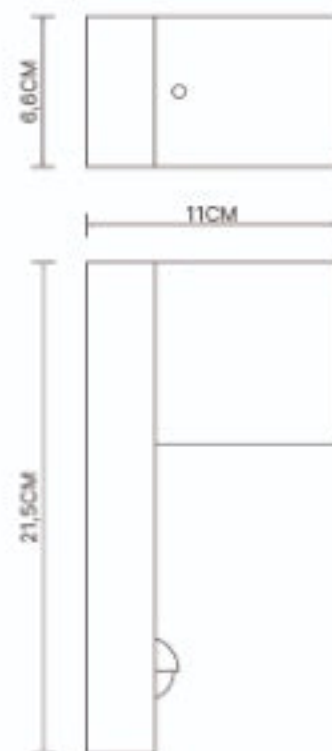

CORELLA

1140054

Excluded

- Black
- 1x GU10 (excl.)
- Max. 35W
- 220-240V~60Hz

www.olucia.com
Made in China

Outdoor

2 YEAR WARRANTY
www.olucia.com/warranty

Olucia