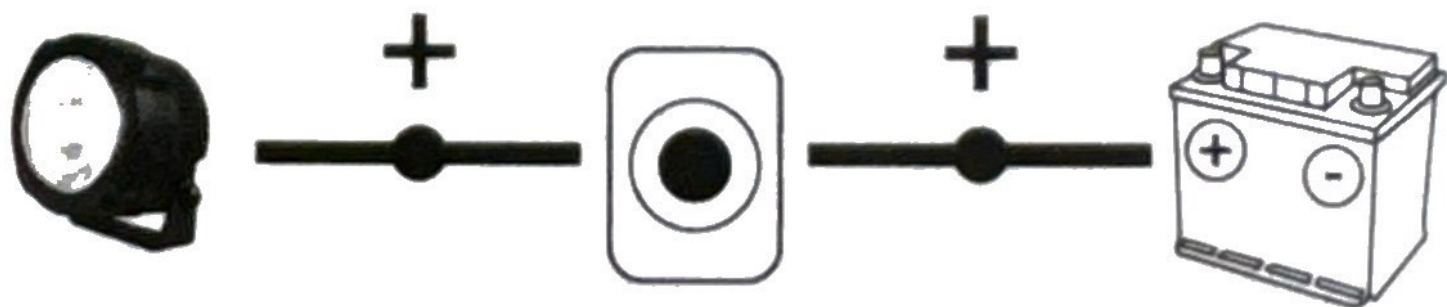

**Aluminium
cassa/housing**

ON & OFF

-  Interruttore impermeabile
-  Waterproof switch
-  Interrupteur imperméable
-  Wasserdichter schalter
-  Interruptor impermeable

Colori disponibili - Available colours

-  Aluminium
Art. 90464
-  Black
Art. 90463

COLLEGAMENTO ELETTRICO - ELECTRICAL CONNECTION

LAMPA S.p.A.
Via G. Rossa, 53/55
46019 Viadana (MN) ITALY
Tel +39 0375 820700
UNI EN ISO 9001:2015
Certified Company
www.lampa.it

Lot. N° 33716

Made in China

© LAMPA SPA 2018/2019

Art. 90463

Nero/Black

**Aluminium
cassa/housing**

ON & OFF

-  Interruttore impermeabile con attacco universale
-  Waterproof switch with universal connection