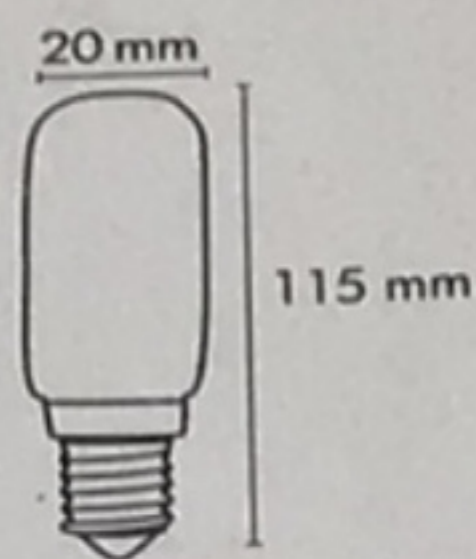

CLEAR SOFT G

Information

V•Hz	220-240 V•50 Hz
mA	11
Watt (W)	2,5
Lumen (lm <sub>360°</sub> )	150
Kelvin (K)	2200
Ra	90
Lifetime (h)	15 000
Base	E14
Dimmer compatible: startrading.com/dimmer	

STAR TRADING AB

338-35

3  
kWh/1000h

2019/2015

STAR  
TRADING

Art. No. 338-35

Star Street 1, 51250 SVENJUNGA, Sweden  
www.startrading.com

7 391482031730

BK-338-35-C Made in China