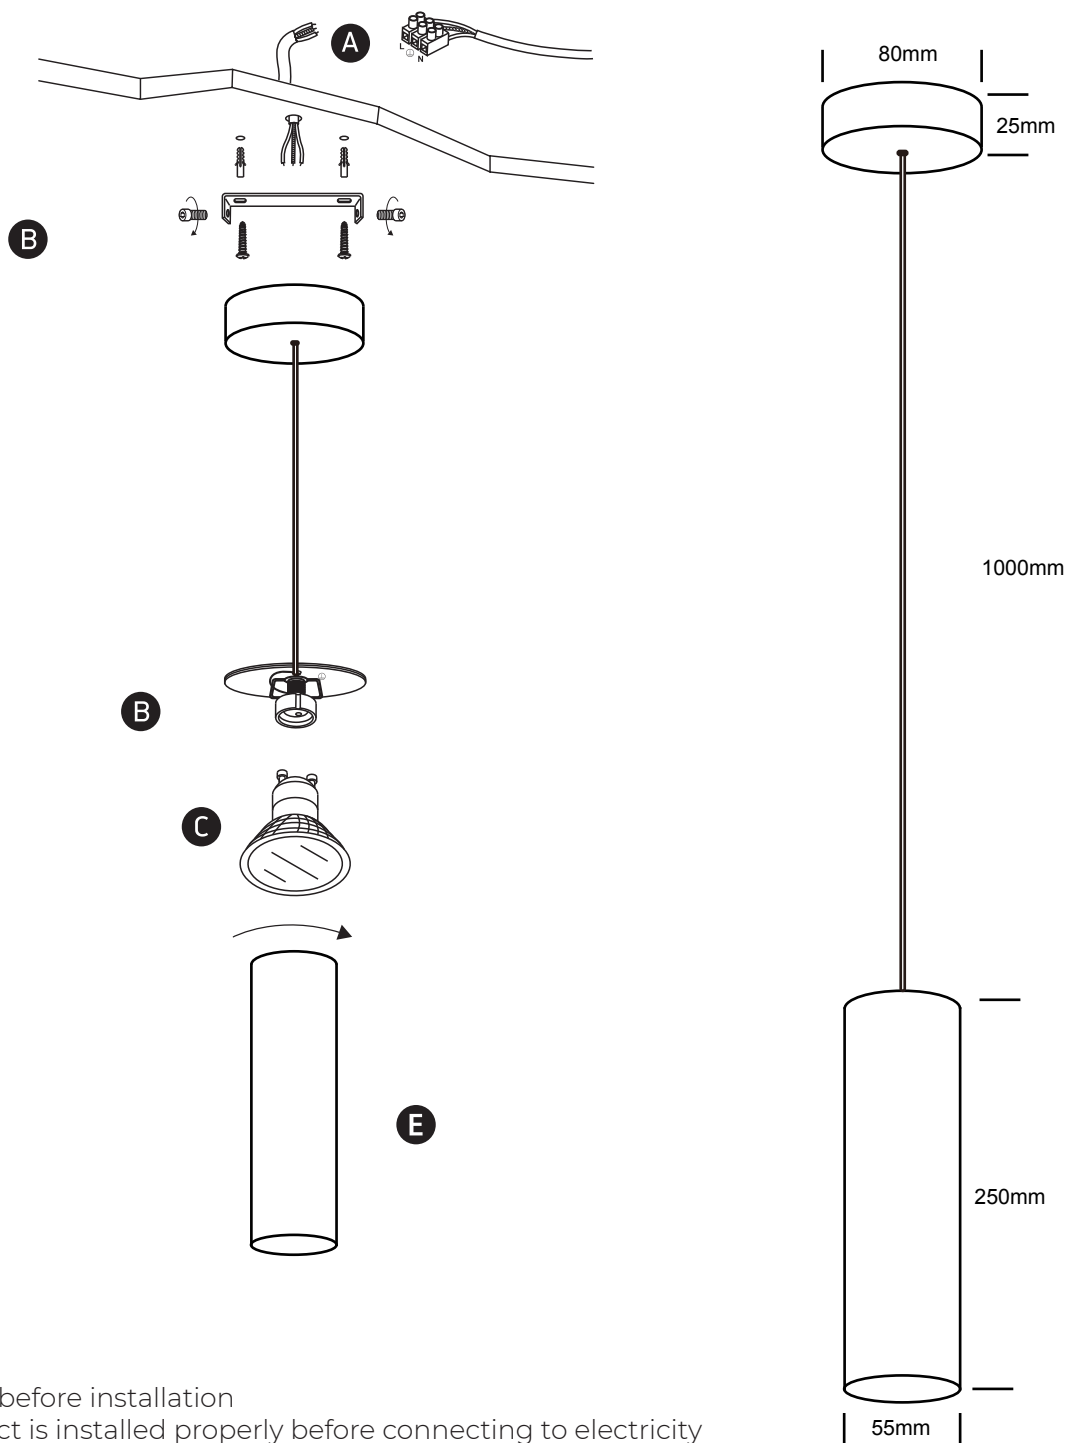

INSTALLATION MANUAL

ELMONT TUBE MEDIUM

DMQ

100-240V | GU10 | IP20 | Aluminium

Warnings:

1. Disconnect the electricity before installation
2. Make sure that the product is installed properly before connecting to electricity
3. Do not cover the fitting
4. Maintenance and installation should only be carried out by a professional electrician

View this product and manual
online by scanning this QR code

DMQ Elmont TUBE M - Q13358