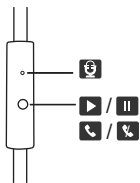

- 1.2m standard cable with mic

Remote control function