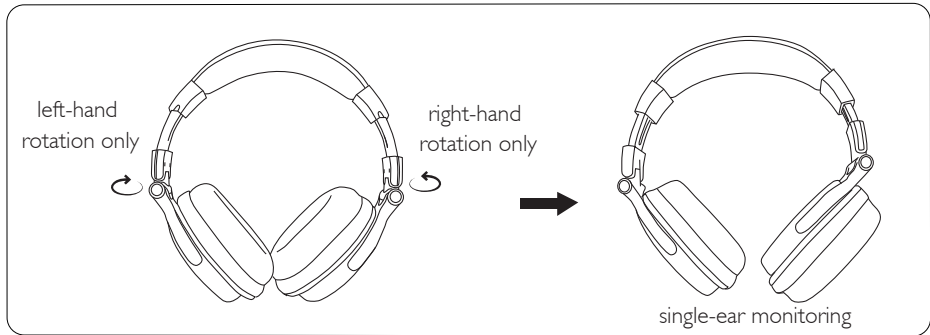

## Features

- High-resoluting and deep-reaching sound

The 50mm large neodymium driver and innovative technology deliver high definition sound in new perfection and reproduces all your music's dynamics and controlled bass that DJs and audiophiles need.

- 90°Rotating Ear Cups

The ear cups pivots for a personalized fit, and rotates 90 degrees to lay flat. The lay-flat design makes them easier to transport and more comfortable when resting around the neck. Besides, the ear-cups can be rotated both left and right for single-ear monitoring.