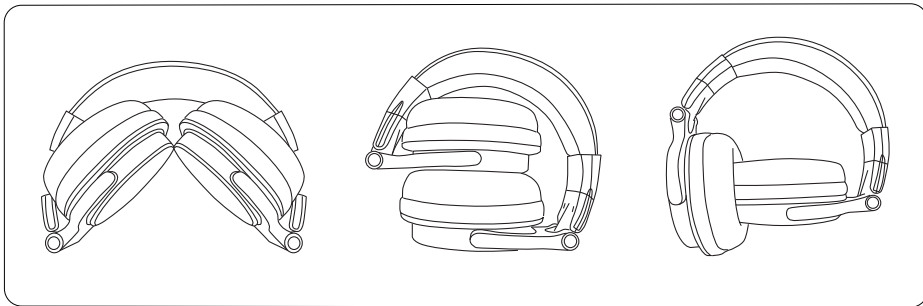

- 90°Rotating Ear Cups

The ear cups pivots for a personalized fit, and rotates 90 degrees to lay flat. The lay-flat design makes them easier to transport and more comfortable when resting around the neck. Besides, the ear-cups can be rotated both left and right for single-ear monitoring.

The static 2m cable can be stretched up to 3m for extended use.

- 1.2m standard cable with mic

Remote control function

- Foldable and Portable

OneOdio Studio are flexible headphones that can be naturally adjusted to fit any sized head.