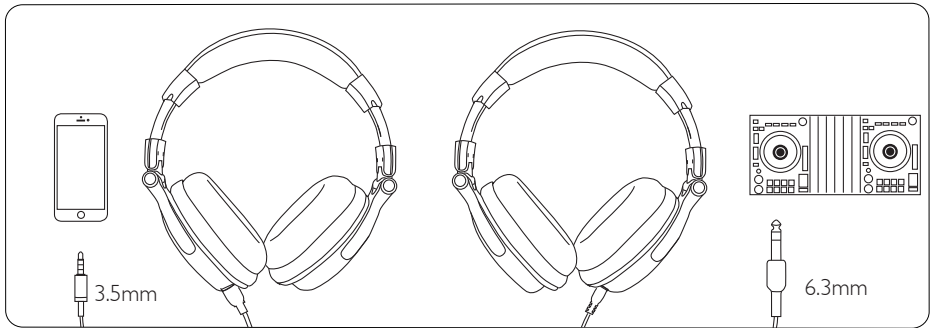

- 90°Rotating Ear Cups

The ear cups pivots for a personalized fit, and rotates 90 degrees to lay flat. The lay-flat design makes them easier to transport and more comfortable when resting around the neck. Besides, the ear-cups can be rotated both left and right for single-ear monitoring.