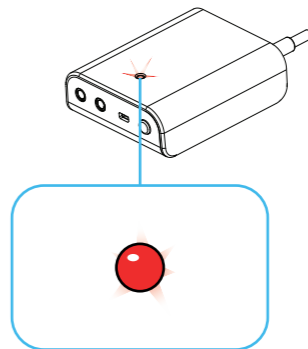

Trust

www.trust.com/22055/faq

DION 7.1 | Bass
Vibration

1. PC Connect

2. PC Settings

3. Controls

Console only*

4. Stereo

4. Virtual Surround

5. PS4 Connect

6. PS4 Settings 1/2

7. PS4 Settings 2/2

8. XBOX One Connect 1/2

9. XBOX One Connect 2/2

10. XBOX One Settings

Headset Format ▾
Stereo uncompressed
Windows Sonic for Headphones