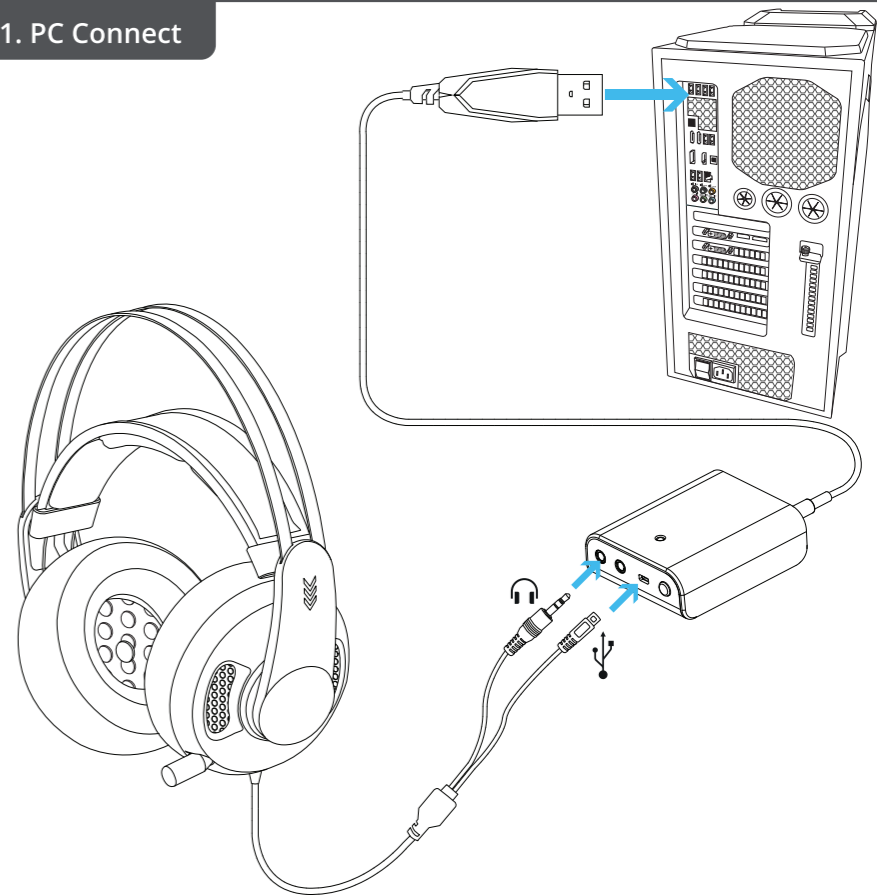

Trust

www.trust.com/22055/faq

DION 7.1 | Bass
Vibration

1. PC Connect

2. PC Settings

3. Controls

Console only*

4. Stereo

4. Virtual Surround

5. PS4 Connect

6. PS4 Settings 1/2

7. PS4 Settings 2/2

8. XBOX One Connect 1/2

9. XBOX One Connect 2/2

10. XBOX One Settings

Headset Format ▾
Stereo uncompressed
Windows Sonic for Headphones