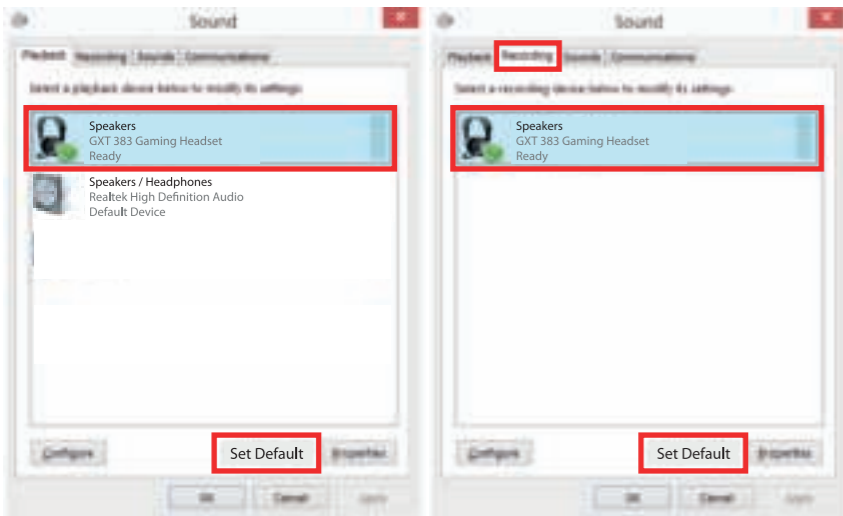

Trust

www.trust.com/22055/faq

DION 7.1 | Bass
Vibration

1. PC Connect

2. PC Settings

3. Controls

Console only*

4. Stereo

4. Virtual Surround

5. PS4 Connect

6. PS4 Settings 1/2

7. PS4 Settings 2/2

8. XBOX One Connect 1/2

9. XBOX One Connect 2/2

10. XBOX One Settings

Headset Format ▾
Stereo uncompressed
Windows Sonic for Headphones