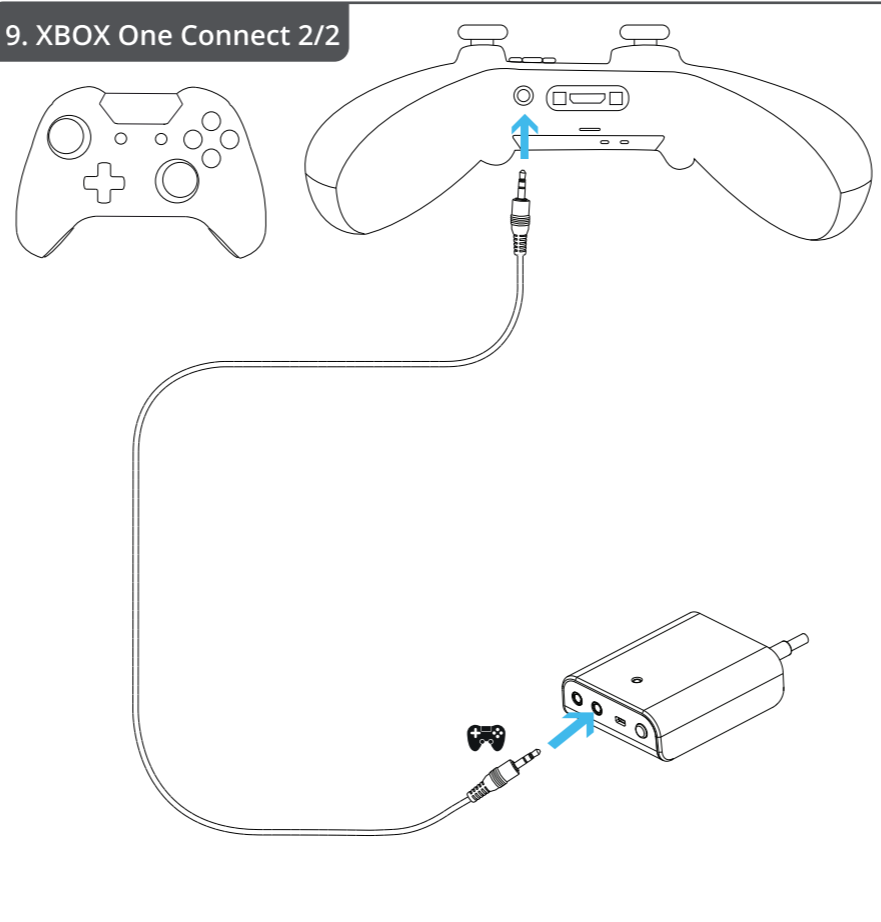

4. Virtual Surround

5. PS4 Connect

6. PS4 Settings 1/2

7. PS4 Settings 2/2

8. XBOX One Connect 1/2

9. XBOX One Connect 2/2

10. XBOX One Settings

Headset Format ▾
Stereo uncompressed
Windows Sonic for Headphones