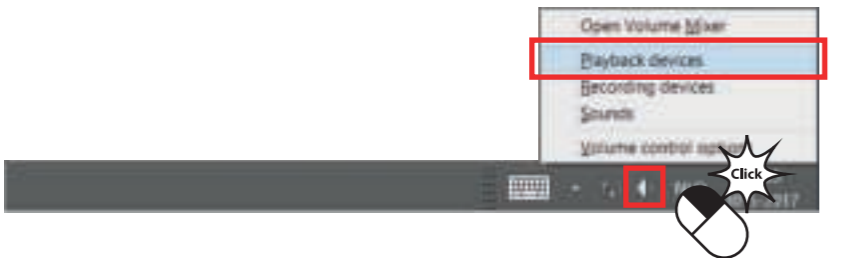

Trust

www.trust.com/22055/faq

DION 7.1 | Bass
Vibration

1. PC Connect

2. PC Settings

3. Controls

Console only*

4. Stereo