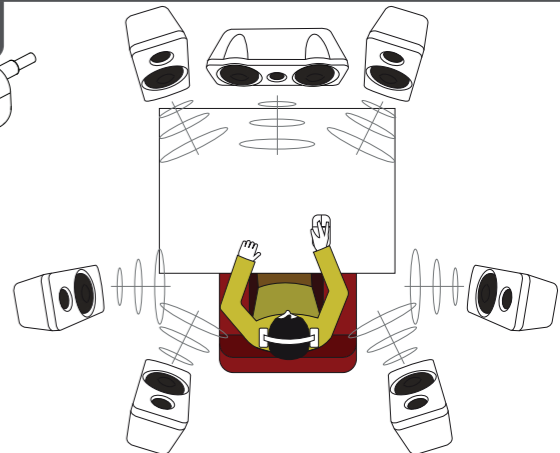

Trust

www.trust.com/22055/faq

DION 7.1 | Bass
Vibration

1. PC Connect

2. PC Settings

3. Controls

Console only*

4. Stereo

4. Virtual Surround

5. PS4 Connect

6. PS4 Settings 1/2

7. PS4 Settings 2/2

8. XBOX One Connect 1/2

9. XBOX One Connect 2/2

10. XBOX One Settings

Headset Format ▾
Stereo uncompressed
Windows Sonic for Headphones