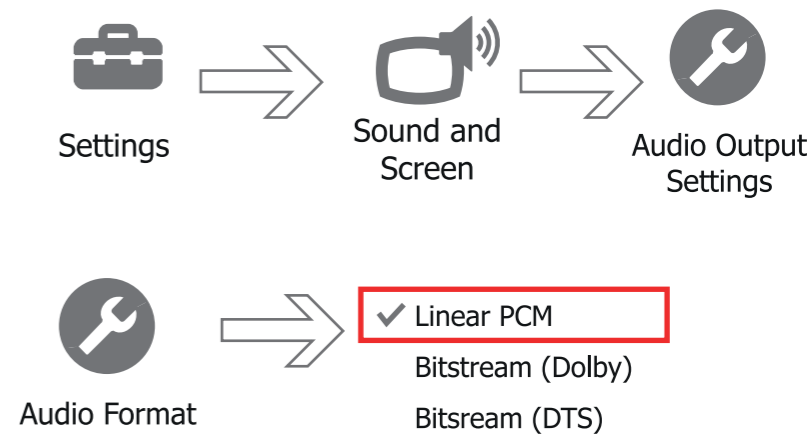

4. Virtual Surround

5. PS4 Connect

6. PS4 Settings 1/2

7. PS4 Settings 2/2

8. XBOX One Connect 1/2

9. XBOX One Connect 2/2

10. XBOX One Settings

Headset Format ▾
Stereo uncompressed
Windows Sonic for Headphones