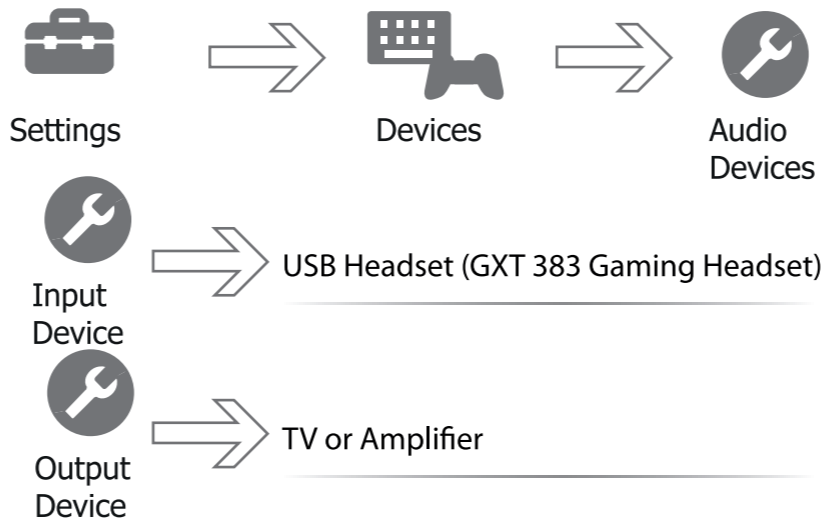

Trust

www.trust.com/22055/faq

DION 7.1 | Bass
Vibration

1. PC Connect

2. PC Settings

3. Controls

Console only*

4. Stereo

4. Virtual Surround

5. PS4 Connect

6. PS4 Settings 1/2

7. PS4 Settings 2/2

8. XBOX One Connect 1/2

9. XBOX One Connect 2/2

10. XBOX One Settings

Headset Format ▾
Stereo uncompressed
Windows Sonic for Headphones