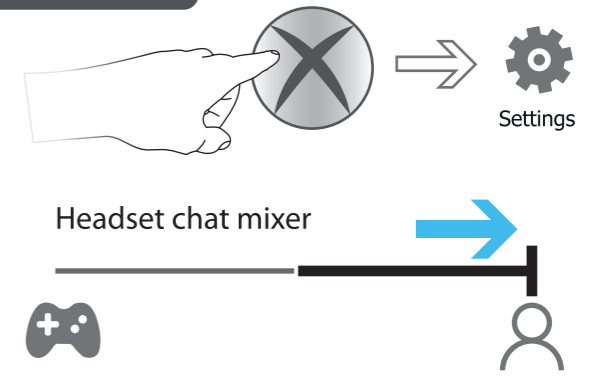

4. Virtual Surround

5. PS4 Connect

6. PS4 Settings 1/2

7. PS4 Settings 2/2

8. XBOX One Connect 1/2

9. XBOX One Connect 2/2

10. XBOX One Settings

Headset Format ▾
Stereo uncompressed
Windows Sonic for Headphones