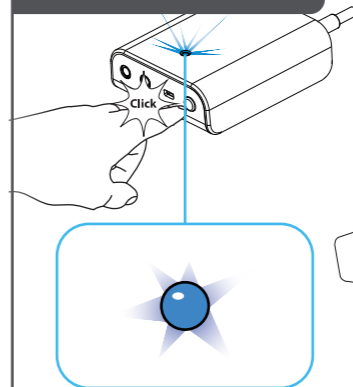

Trust

www.trust.com/22055/faq

DION 7.1 | Bass
Vibration

1. PC Connect

2. PC Settings

3. Controls

Console only*

4. Stereo

4. Virtual Surround

5. PS4 Connect

6. PS4 Settings 1/2

7. PS4 Settings 2/2

8. XBOX One Connect 1/2

9. XBOX One Connect 2/2

10. XBOX One Settings

Headset Format ▾
Stereo uncompressed
Windows Sonic for Headphones