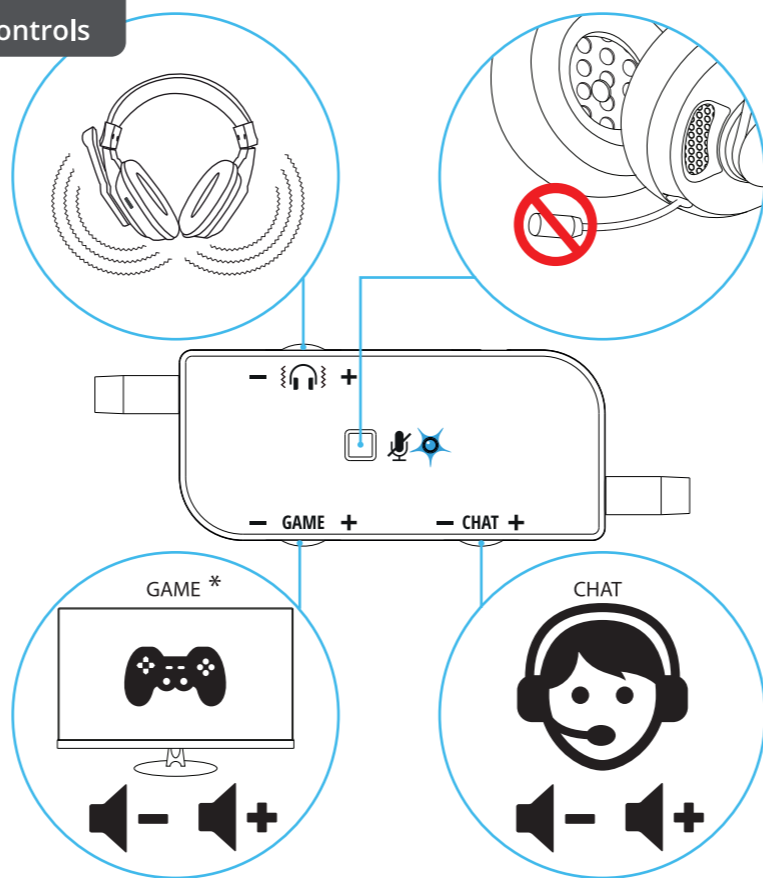

Trust

www.trust.com/22055/faq

DION 7.1 | Bass
Vibration

1. PC Connect

2. PC Settings

3. Controls

Console only*

4. Stereo

4. Virtual Surround

5. PS4 Connect

6. PS4 Settings 1/2

7. PS4 Settings 2/2

8. XBOX One Connect 1/2

9. XBOX One Connect 2/2

10. XBOX One Settings

Headset Format ▾
Stereo uncompressed
Windows Sonic for Headphones