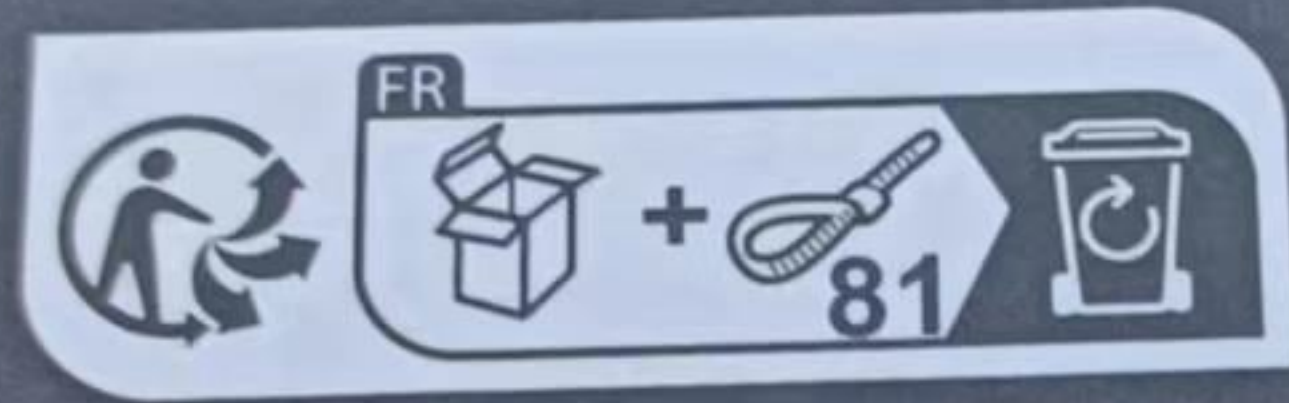

Designed in Belgium
N.V. Jollymex S.A.
Lindestraat 18 - 9240 Zele - Belgium
© Copyright Jollymex

UK
CA

Manufactured in accordance with the EN 71-

 designed & developed by Nattou in Belgium | Jollymex NV - Lindestraat 18 - 9240 Zele, Belgium Made in PRC