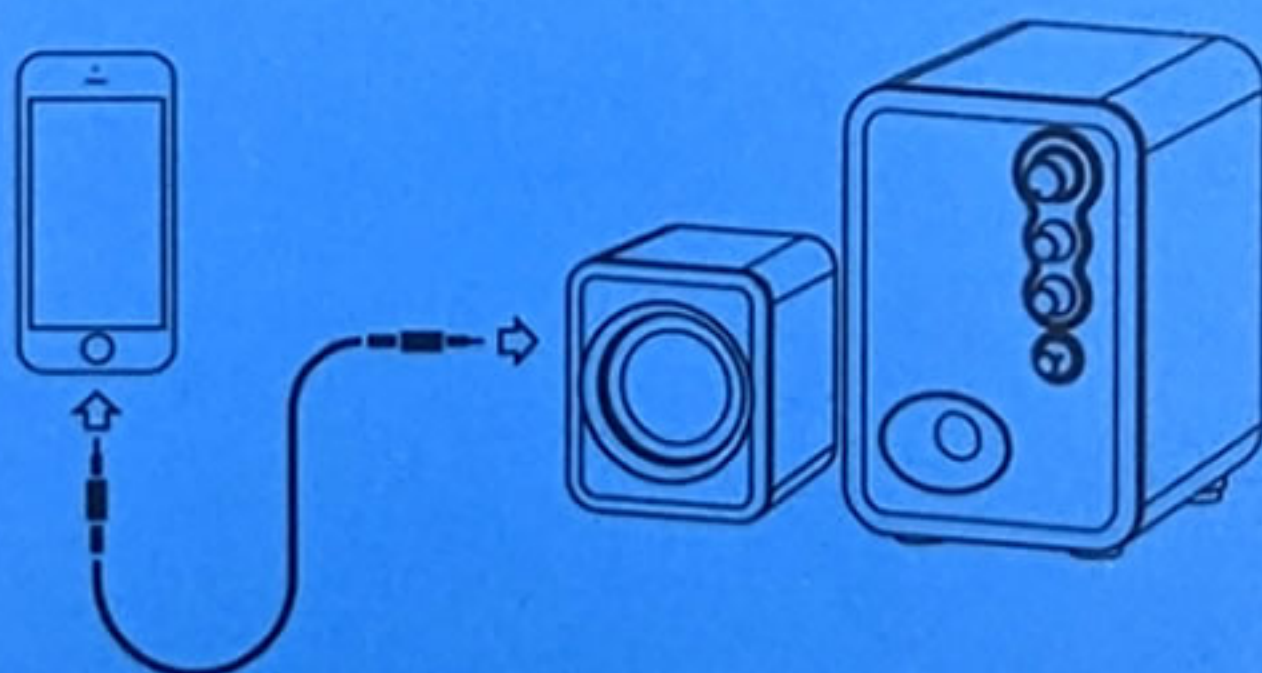

DC3.5 to DC3.5

Thank you for choosing shouxian electronic. Our design indicates the idea that innovation changes life. Everything we design is around the purpose of pursuing a better life. When you use our products, you will find t life life is so simple and happy.

Made by MD blue

DC
3.5 to 3.5
hi-fi stereo