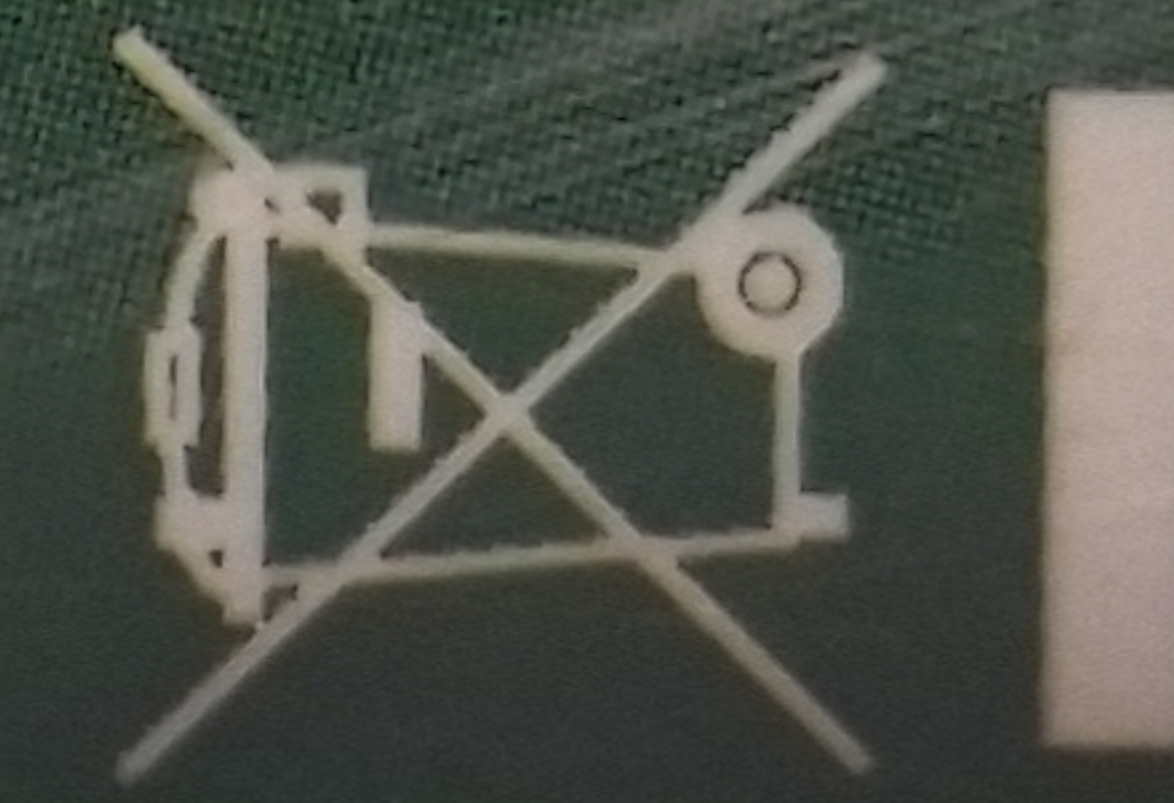

Read carefully the instructions before using.
 Leggere attentamente le istruzioni prima dell' utilizzo
www.saatchitech.com

SAATCHI TECH S.R.L.
 STRADA PROVINCIALE 40 CAP 20084
 ACCHIARELLA (MILANO) ITALY
 NUMERO VERDE 08805780965

Model KH1

8 06802 50

MADE IN ITALY

Designed and produced by SAATCHI TECH S.R.