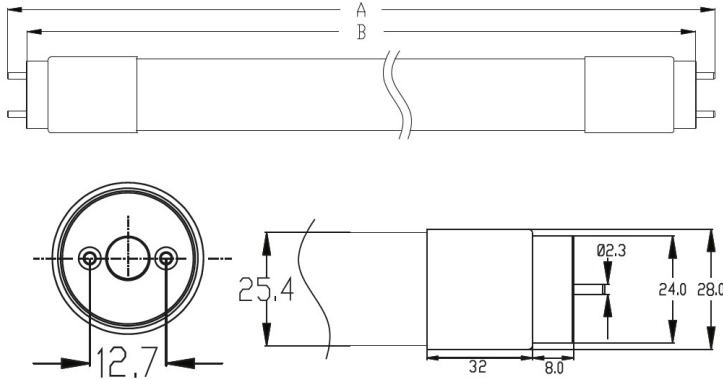

HOFTRONIC™

DATASHEET LED T8 NANO TUBES 120CM

110 LM/WATT

Specifications

	SKU 398382	SKU 398375	SKU 398368
Input power	100-240V AC	100-240V AC	100-240V AC
Watts	18 Watt	18 Watt	18 Watt
Equivalent watts	36 Watt	36 Watt	36 Watt
Luminous flux	1980 Lumen	1980 Lumen	1980 Lumen
Light color	Daylight white	Neutral white	Warm white
Color temperature	6000K	4000K	3000K
Color rendering index (CRI)	>80	>80	>80
Beam angle	320°	320°	320°
Powerfactor	>0.9	>0.9	>0.9
Energy label	A+	A+	A+
IP-rate	IP20	IP20	IP20
Dimmable	No	No	No
Material	Fire-proof nanoplastic V0	Fire-proof nanoplastic V0	Fire-proof nanoplastic V0
Dimensions	1198 x 26 mm	1198 x 26 mm	1198 x 26 mm
Operation temperature	-25°C ~ 50°C	-25°C ~ 50°C	-25°C ~ 50°C
Switching cycles	100.000 cycles	100.000 cycles	100.000 cycles
Life span	30.000 hours	30.000 hours	30.000 hours
Certification	CE, EMC, RoHS, LM80	CE, EMC, RoHS, LM80	CE, EMC, RoHS, LM80
Warranty	3 years	3 years	3 years
EAN	7439628398382	7439628398375	7439628398368

HOFTRONIC™

DATASHEET LED T8 NANO TUBES 120CM

110 LM/WATT

Specification

	2feet	3feet	4feet	5feet
	588 Dimension	892 Dimension	1198 Dimension	1498 Dimension
A:	602mm	906mm	1212mm	1512mm
B:	588mm	892mm	1198mm	1498mm

Beam angle

Illumination Distribution Drawing