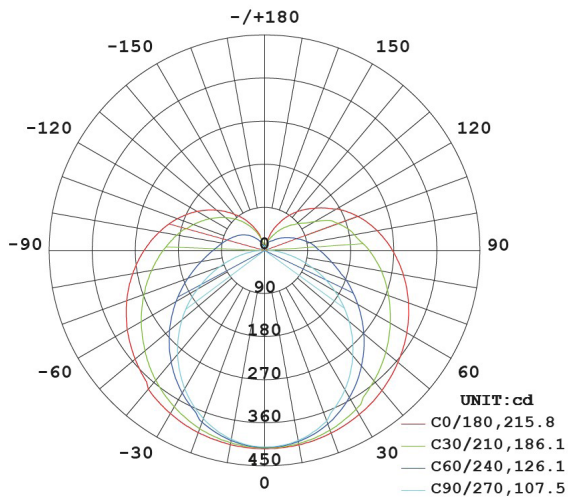

HOFTRONIC™

DATASHEET LED T8 NANO TUBES 120CM

110 LM/WATT

Specifications

	SKU 398382	SKU 398375	SKU 398368
Input power	100-240V AC	100-240V AC	100-240V AC
Watts	18 Watt	18 Watt	18 Watt
Equivalent watts	36 Watt	36 Watt	36 Watt
Luminous flux	1980 Lumen	1980 Lumen	1980 Lumen
Light color	Daylight white	Neutral white	Warm white
Color temperature	6000K	4000K	3000K
Color rendering index (CRI)	>80	>80	>80
Beam angle	320°	320°	320°
Powerfactor	>0.9	>0.9	>0.9
Energy label	A+	A+	A+
IP-rate	IP20	IP20	IP20
Dimmable	No	No	No
Material	Fire-proof nanoplastic V0	Fire-proof nanoplastic V0	Fire-proof nanoplastic V0
Dimensions	1198 x 26 mm	1198 x 26 mm	1198 x 26 mm
Operation temperature	-25°C ~ 50°C	-25°C ~ 50°C	-25°C ~ 50°C
Switching cycles	100.000 cycles	100.000 cycles	100.000 cycles
Life span	30.000 hours	30.000 hours	30.000 hours
Certification	CE, EMC, RoHS, LM80	CE, EMC, RoHS, LM80	CE, EMC, RoHS, LM80
Warranty	3 years	3 years	3 years
EAN	7439628398382	7439628398375	7439628398368

HOFTRONIC™

DATASHEET LED T8 NANO TUBES 120CM

110 LM/WATT

Specification

	2feet	3feet	4feet	5feet
	588 Dimension	892 Dimension	1198 Dimension	1498 Dimension
A:	602mm	906mm	1212mm	1512mm
B:	588mm	892mm	1198mm	1498mm

Beam angle

Illumination Distribution Drawing