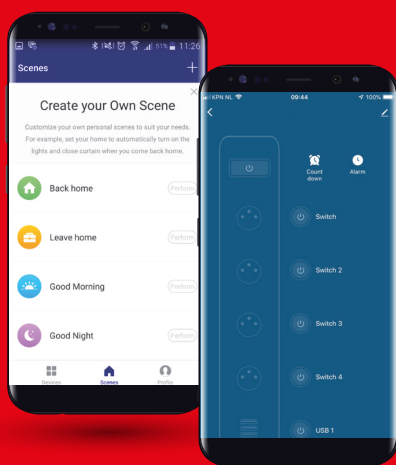

CALIBER SMART HOME
EASY INSTALL
ANYONE CAN DO IT

- Plug input type E/F, output type E
- Free "Caliber SMART HOME" app
- Physical ON / OFF button
- Sockets can be controlled separately via app
- 1.8 meters cable
- 4 USB charge outputs
- USB Smart charging: 2.4A
- USB DC output: 5V/2.4A Max 4A (Total)
- Child protection
- Rated Current: 4x 10A (2400W each)
  (max. 10A / 2400W Total)
- Power supply: 110V-240V AC 50/60HZ
- Smart Home - powered by Tuya
- Accessible by multiple devices (phones, tablets, etc)
- Hacker proof
- APP works from anywhere, if an internet connection (WiFi / mobile data) is available

Download the free Caliber smart home app:

Surge protection

Child protection

Hacker proof

Multi accessible

WWW.CALIBER.NL

CALIBER EUROPE BV · Kortakker 10 · 4264 AE Veen · The Netherlands

CALIBER SMART HOME
- LIVING IN COMFORT -

With 'Caliber smart home' products you can be sure everything is controllable with ONE APP. We chose to partner with Tuya, a platform for smart home products which allows great control: not just ON and OFF but a whole range of possibilities

- Scheduler
- Scenario's (E.G: lights ON when it's dark)
- Combine products
- Share settings with the whole family
- See calibersmarthome.com for more info & demo's

Explore our growing number of smart home products

CALIBERSMARTHOME.COM
FOR DEMO'S & INSTRUCTIONS

Socket type E
Max. 10A 2400W
Button

APP controlled
4 USB charge ports

Anti slip

Surge protection
Press to reset

Plug type E/F

HWP 302FU

APP CONTROLLED
SMART 4 WAY SOCKET
WITH USB CHARGERS