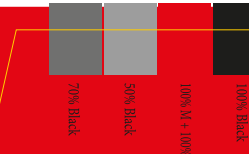

Socket type E
Max. 10A 2400W
Button

APP controlled
4 USB charge ports

Anti slip