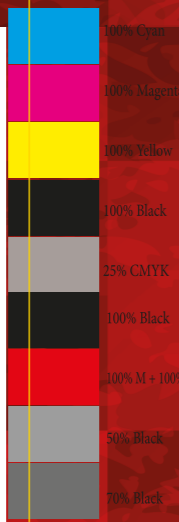

RETROLOOK
CHROME FINISH