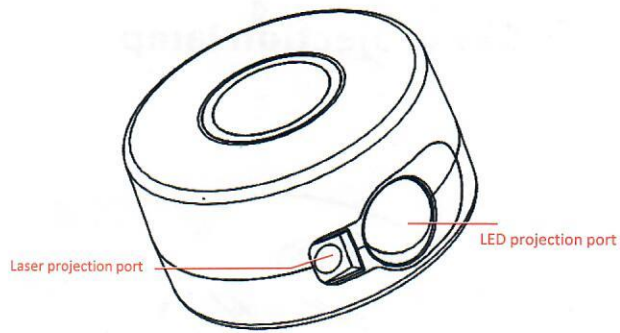

## Product picture

## Product parameters

Classification of lasers	Class 3R
Laser wavelength	523nm
LED power	5W
Nebula color	Colorful (controllable monochrome)
Shell material	ABS material
energy consumption	Less than 10W
input power	100-240 vac 50/60Hz 150mA
Output Power	5V Max.1A 5W CV
Applicable environment	Indoor Home Theater Restaurant Bar Cafe
Operating temperature	10 °C ~ 60 °C degrees Celsius
Projection coverage	550 feet
Product Size	170mm x 90mm x170mm
Power cord length	1M