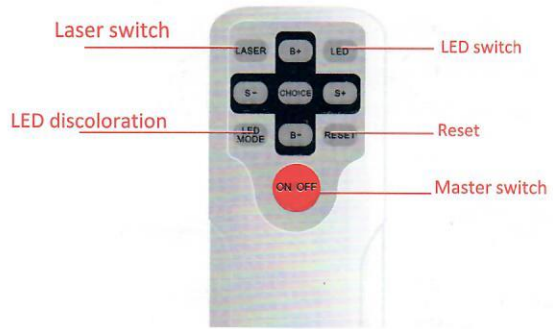

## Product picture

## Product parameters

Classification of lasers	Class 3R
Laser wavelength	523nm
LED power	5W
Nebula color	Colorful (controllable monochrome)
Shell material	ABS material
energy consumption	Less than 10W
input power	100-240 vac 50/60Hz 150mA
Output Power	5V Max.1A 5W CV
Applicable environment	Indoor Home Theater Restaurant Bar Cafe
Operating temperature	10 °C ~ 60 °C degrees Celsius
Projection coverage	550 feet
Product Size	170mm x 90mm x170mm
Power cord length	1M