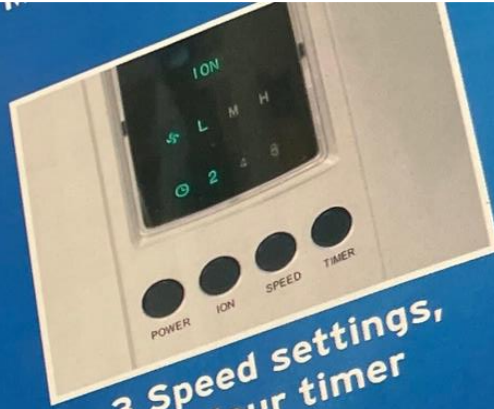

# HEPA Air Purifier

with Ioniser & Remote Control

HEPA FILTER  
**99.97%**  
FILTER EFFICIENCY

Hepa Filters Capture 99.97% of  
Particles: Dust, Pollen, Smoke  
Particles and Other Air Contaminants  
Down to 0.3 Micron

3 Speed settings,  
8 Hour timer

Stylish compact design

Model No. EH0312

All figures are approximate

Power: 40W  
Voltage 230 v ~ 50  
N.W: 2.55kg  
G.W: 3.2kg