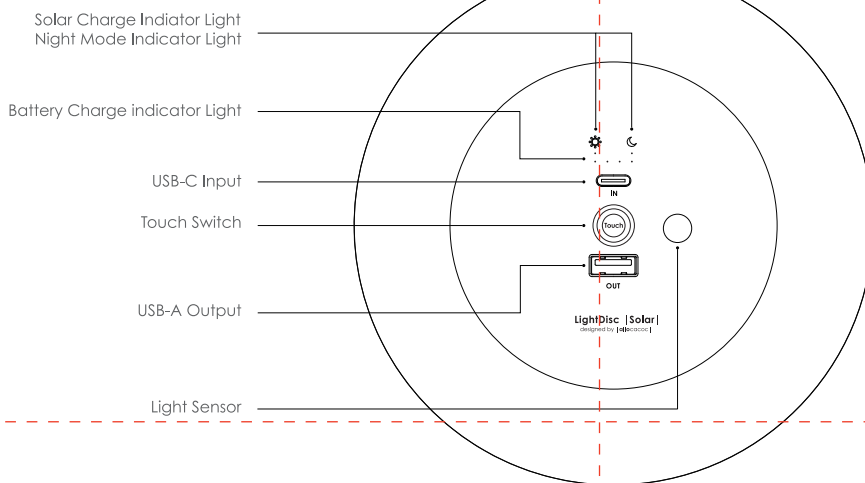

the Product Design Company

Manual

Size: Ø146*H28
 Weight: 175g
 Material: ABS
 Battery capacity: 2000mAH
 Product power: 3W
 Input (USB-C) : DC5V/2A
 Input (Solar) : 5V/0.25A
 Output (USB-A) : DC5V/2A

Touch Switch

- ① One touch to turn it ON or OFF.
- ② Brightness: Touch and hold the switch to adjust the brightness. Lift your finger when it reaches your desired brightness.
- ③ Night Mode: Double-touch the switch to change the SolarDisc to night mode. In night mode, the light will turn ON/OFF automatically according to the ambient light levels.

Sticky-Pad

The micro suction tape is strong and reusable. Simply wipe it with a damp cloth to remove the dust and it will work as good as new.

对折线

材质: 70g双胶纸
 说明书尺寸: 200x200mm