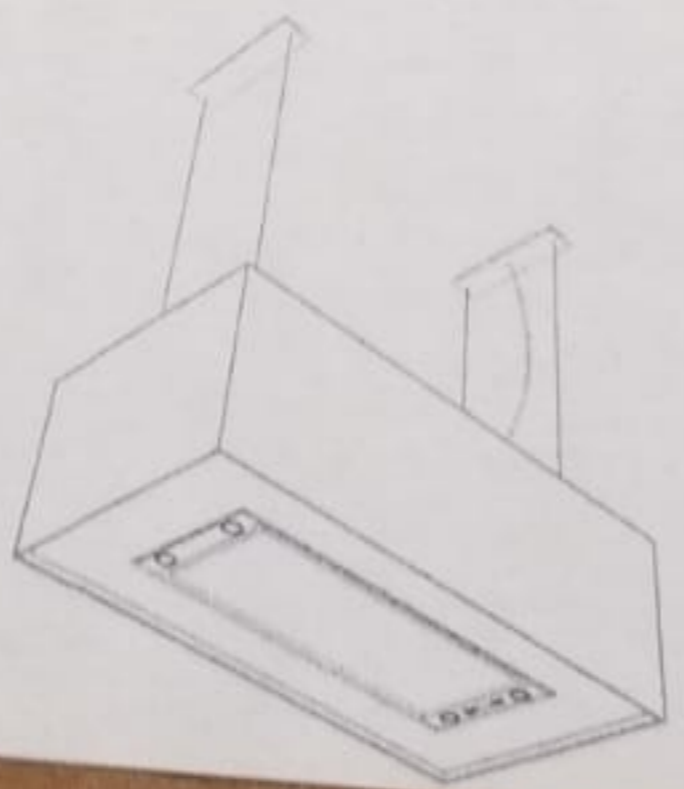

17/09/2021

NOVY
INSPIRED BY QUALITY

Eilandkap Zen 120 cm solid surface led 2.700K
Hotte d'ilot Zen 120 cm surface solide led 2.700K
Inselhaube Zen 120 cm Solid Surface led 2.700K
Zen Island 120 cm solid surface LED 2,700 K

7510 / v18

SN02293212

5 414425 075102

7510 / v18

SN02293212

7510 / v18

SN02293212