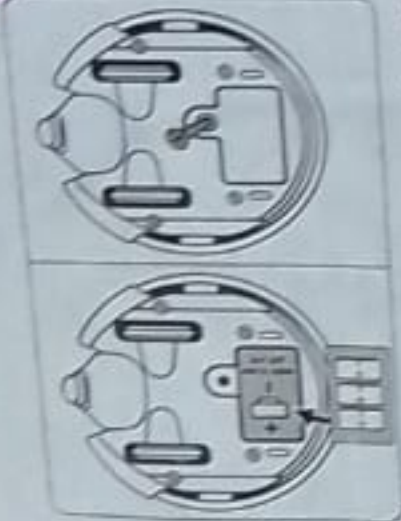

- Batteries should be replaced by an adult and inserted observing correct polarity.
- Always check to ensure the compartment lid is correctly sealed and secured before giving the toy to the child.
- Non-rechargeable batteries are not to be recharged.
- Rechargeable batteries are to be removed from the toy before being charged.
- Rechargeable batteries are only to be charged under adult supervision.
- Exhausted batteries are to be removed from the product.
- The supply terminals are not to be short-circuited.
- Batteries are to be removed from the product before long-term storage.
- Do not dispose of batteries in fire.
- Use new batteries to obtain best performance.
- Different types of batteries or new and used batteries are not to be mixed.

28405-00/03/07/11-R0

Requires 3 x Button cell AG13 (LR44) Battery.

Phillips/cross head screwdriver (not included) needed to replace battery.