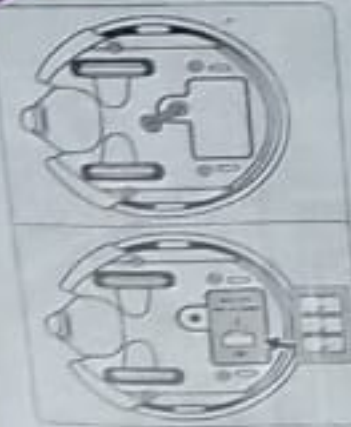

- Batteries should be replaced by an adult and inserted observing correct polarity.
- Always check to ensure the compartment lid is correctly sealed and secured before giving the toy to the child.
- Non-rechargeable batteries are not to be recharged.
- Rechargeable batteries are to be removed from the toy before being charged.
- Rechargeable batteries are only to be charged under adult supervision.
- Exhausted batteries are to be removed from the product.
- The supply terminals are not to be short-circuited.
- Batteries are to be removed from the product before long-term storage.
- Do not dispose of batteries in fire.
- Use new batteries to obtain best performance.
- Different types of batteries or new and used batteries are not to be mixed.