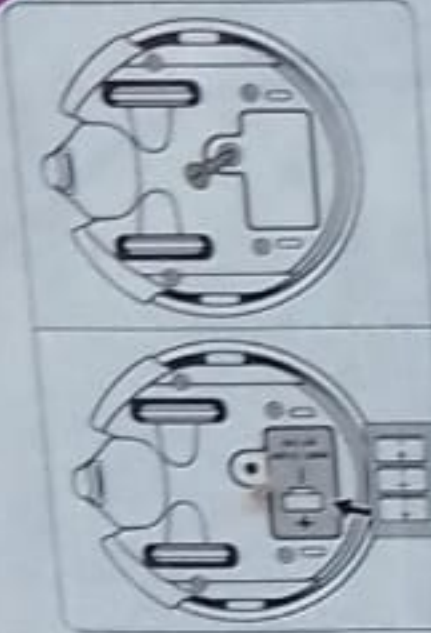

28404-00/03/07/11-R0

Requires 3 x Button cell AG13 (LR44) Battery.

Phillips/cross head screwdriver (not included) needed to replace battery.

- Batteries should be replaced by an adult and inserted observing correct polarity.
- Always check to ensure the compartment lid is correctly sealed and secured before giving the toy to the child.
- Non-rechargeable batteries are not to be recharged.
- Rechargeable batteries are to be removed from the toy before being charged.
- Rechargeable batteries are only to be charged under adult supervision.
- Exhausted batteries are to be removed from the product.
- The supply terminals are not to be short-circuited.
- Batteries are to be removed from the product before long-term storage.
- Do not dispose of batteries in fire.
- Use new batteries to obtain best performance.
- Different types of batteries or new and used batteries are not to be mixed.

WARNING This product contains a Button or Coin Cell Battery. A swallowed Button or Coin Cell Battery can cause internal chemical burns in as little as two hours and lead to death. Dispose of used batteries immediately. Keep new and used batteries away from children. If you think batteries might have been swallowed or placed inside any part of the body, call your local Poison Information Hotline and seek immediate medical attention.

28407-00/03/07/11-R0

Requires 3 x Button cell AG13 (LR44) Battery.

Phillips/cross head screwdriver (not included) needed to replace battery.