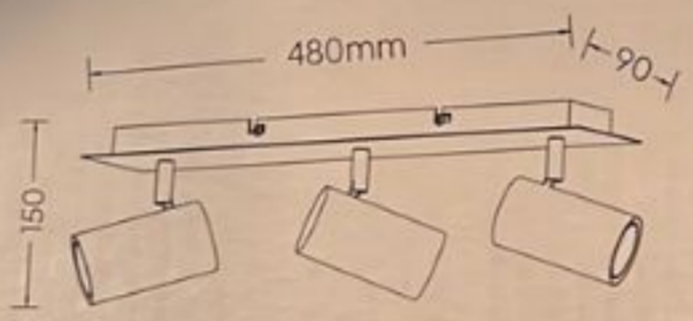

www.trio-lighting.com

LIGHTING FOR

THE