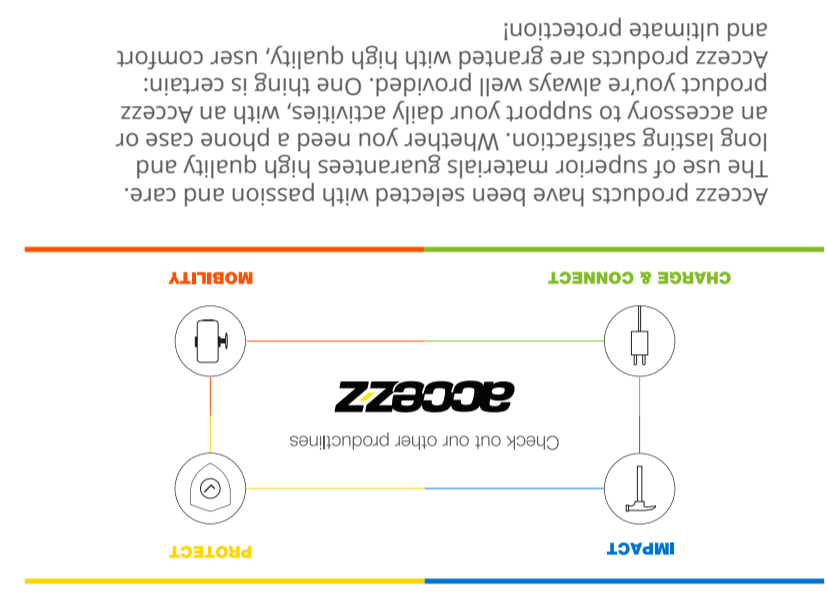

Premium Desktop Bluetooth Keyboard - White  
490mm x 175mm x 27mm

Lifestyle. Energy. Success.

accezZ

accezZ

Lifestyle. Energy. Success.

Accezz products have been selected with passion and care. The use of superior materials guarantees high quality and long lasting satisfaction. Whether you need a phone case or an accessory to support your daily activities, with an Accezz product you're always well provided. One thing is certain: Accezz products are granted with high quality, user comfort and ultimate protection!