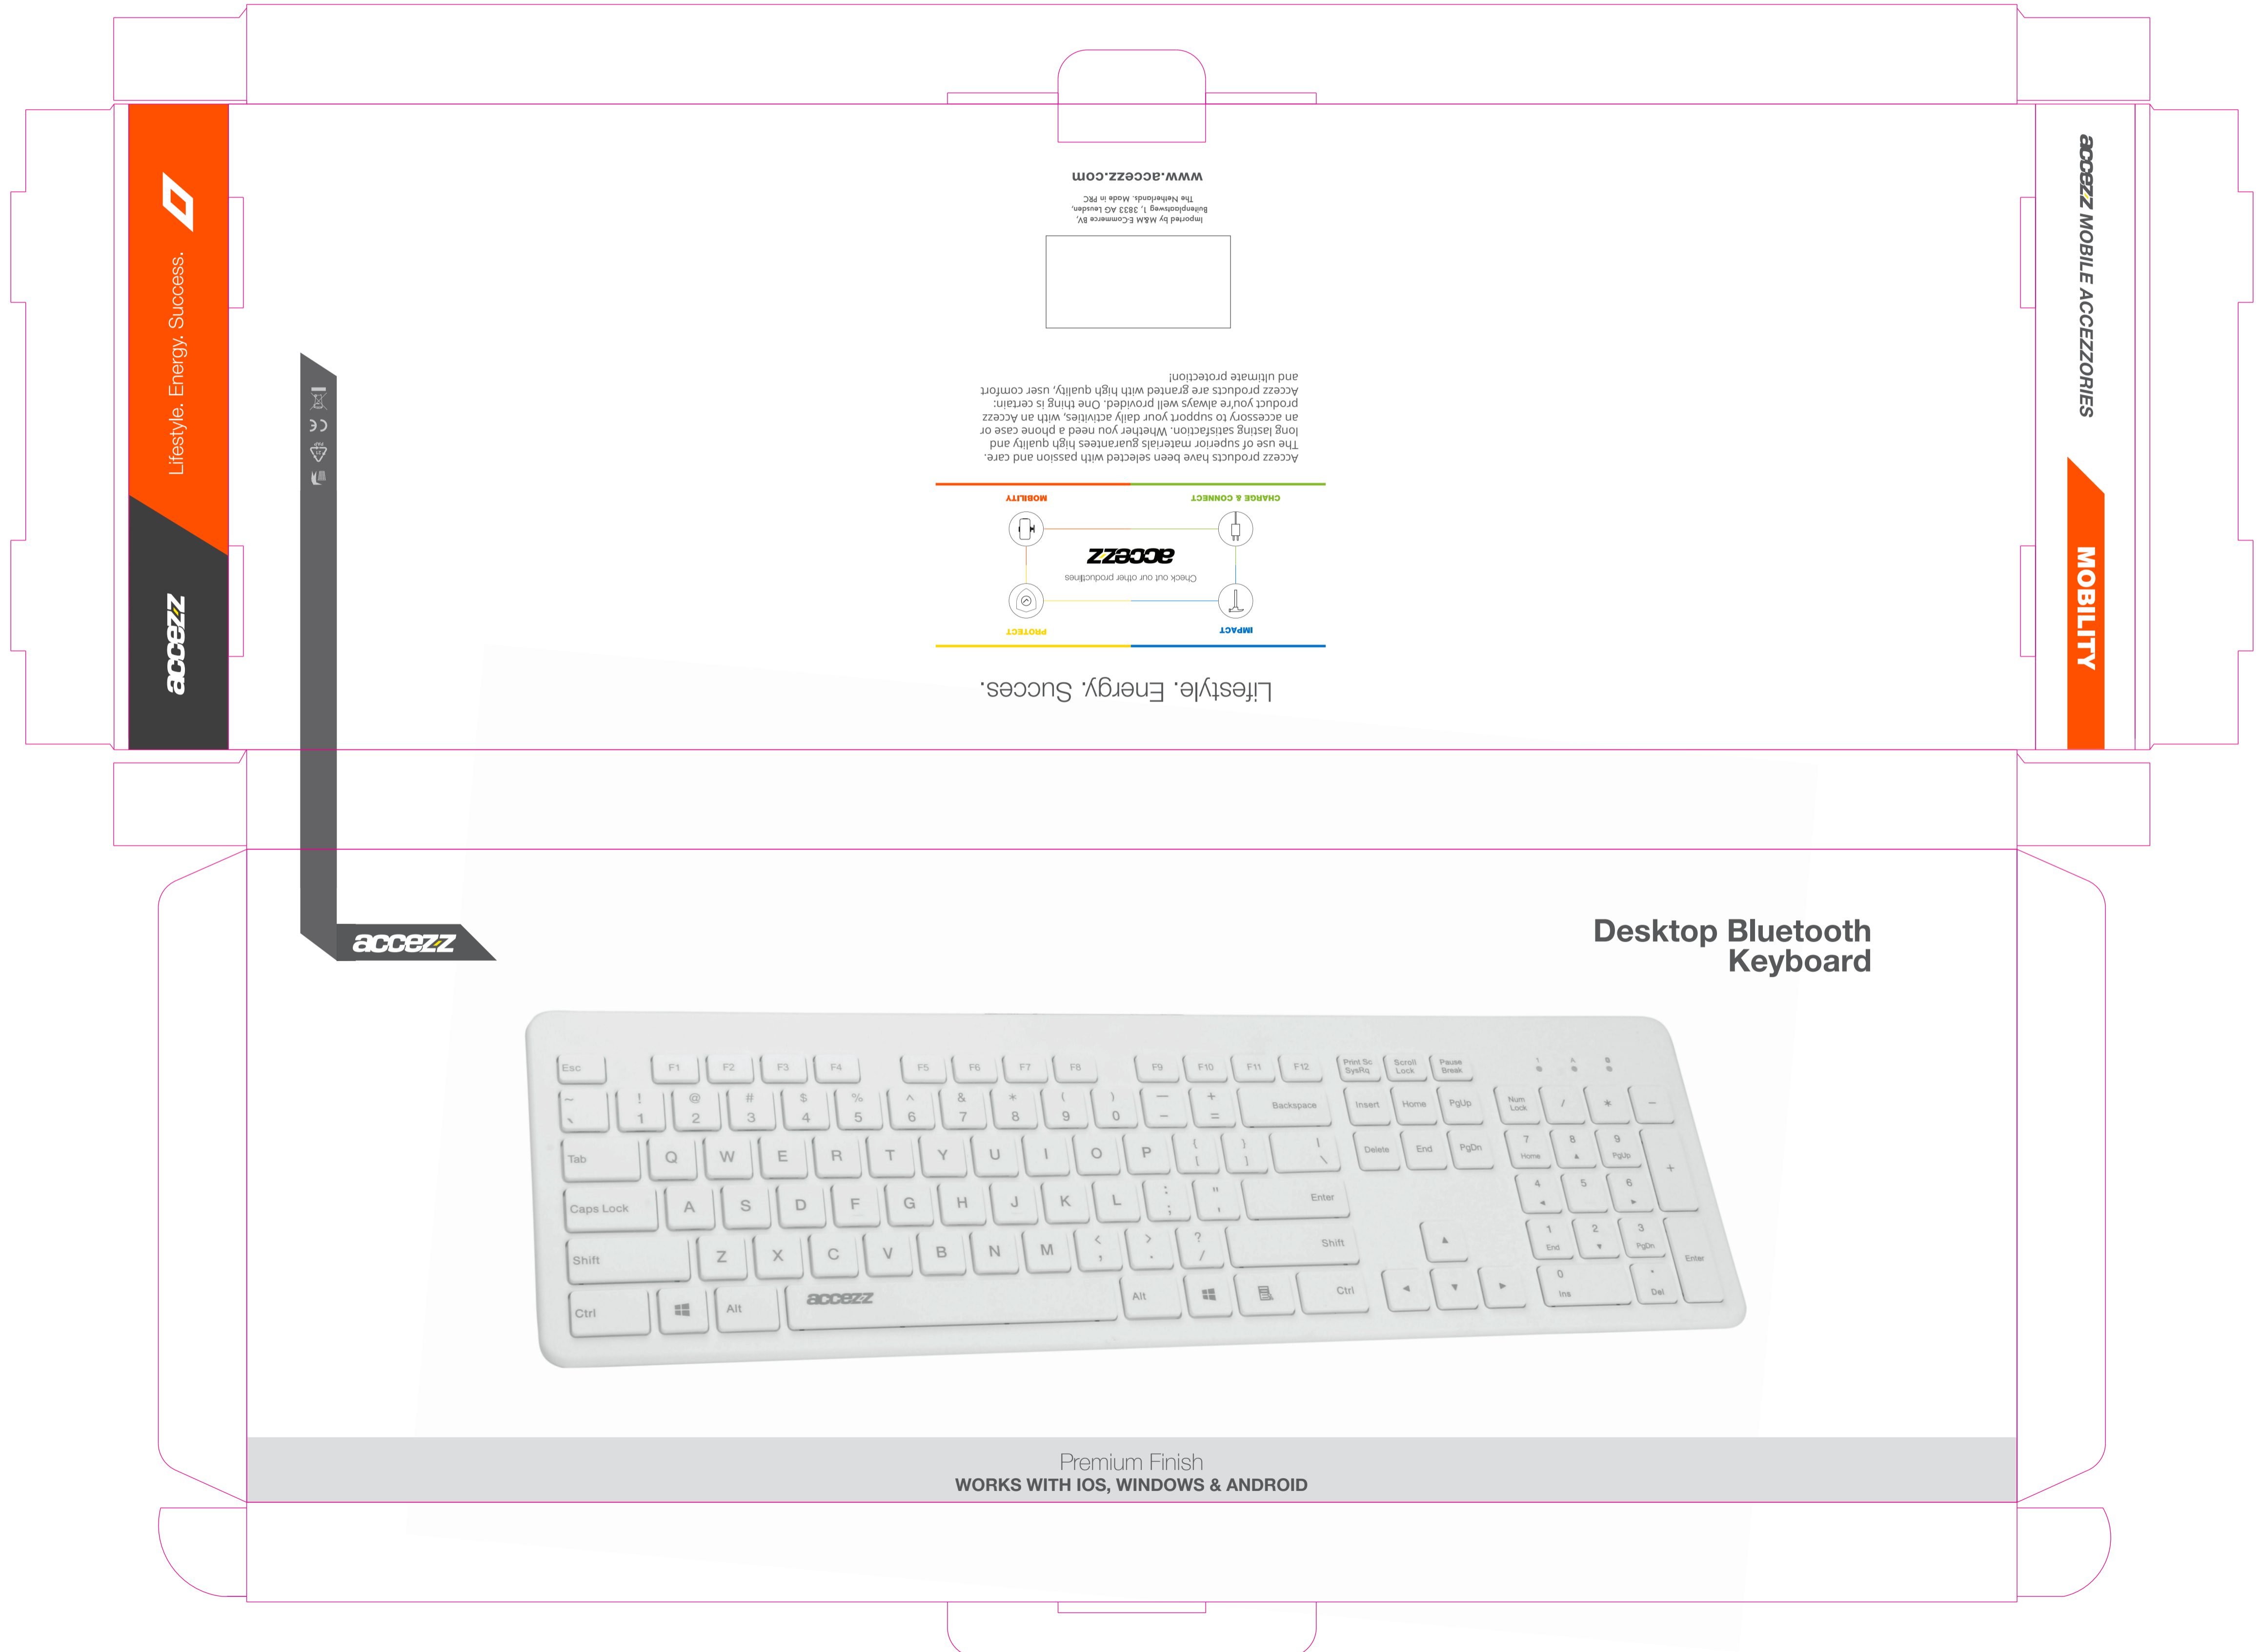

Premium Desktop Bluetooth Keyboard - White  
490mm x 175mm x 27mm

Lifestyle. Energy. Success.

accezZ

accezZ

Lifestyle. Energy. Success.

Accezz products have been selected with passion and care. The use of superior materials guarantees high quality and long lasting satisfaction. Whether you need a phone case or an accessory to support your daily activities, with an Accezz product you're always well provided. One thing is certain: Accezz products are granted with high quality, user comfort and ultimate protection!