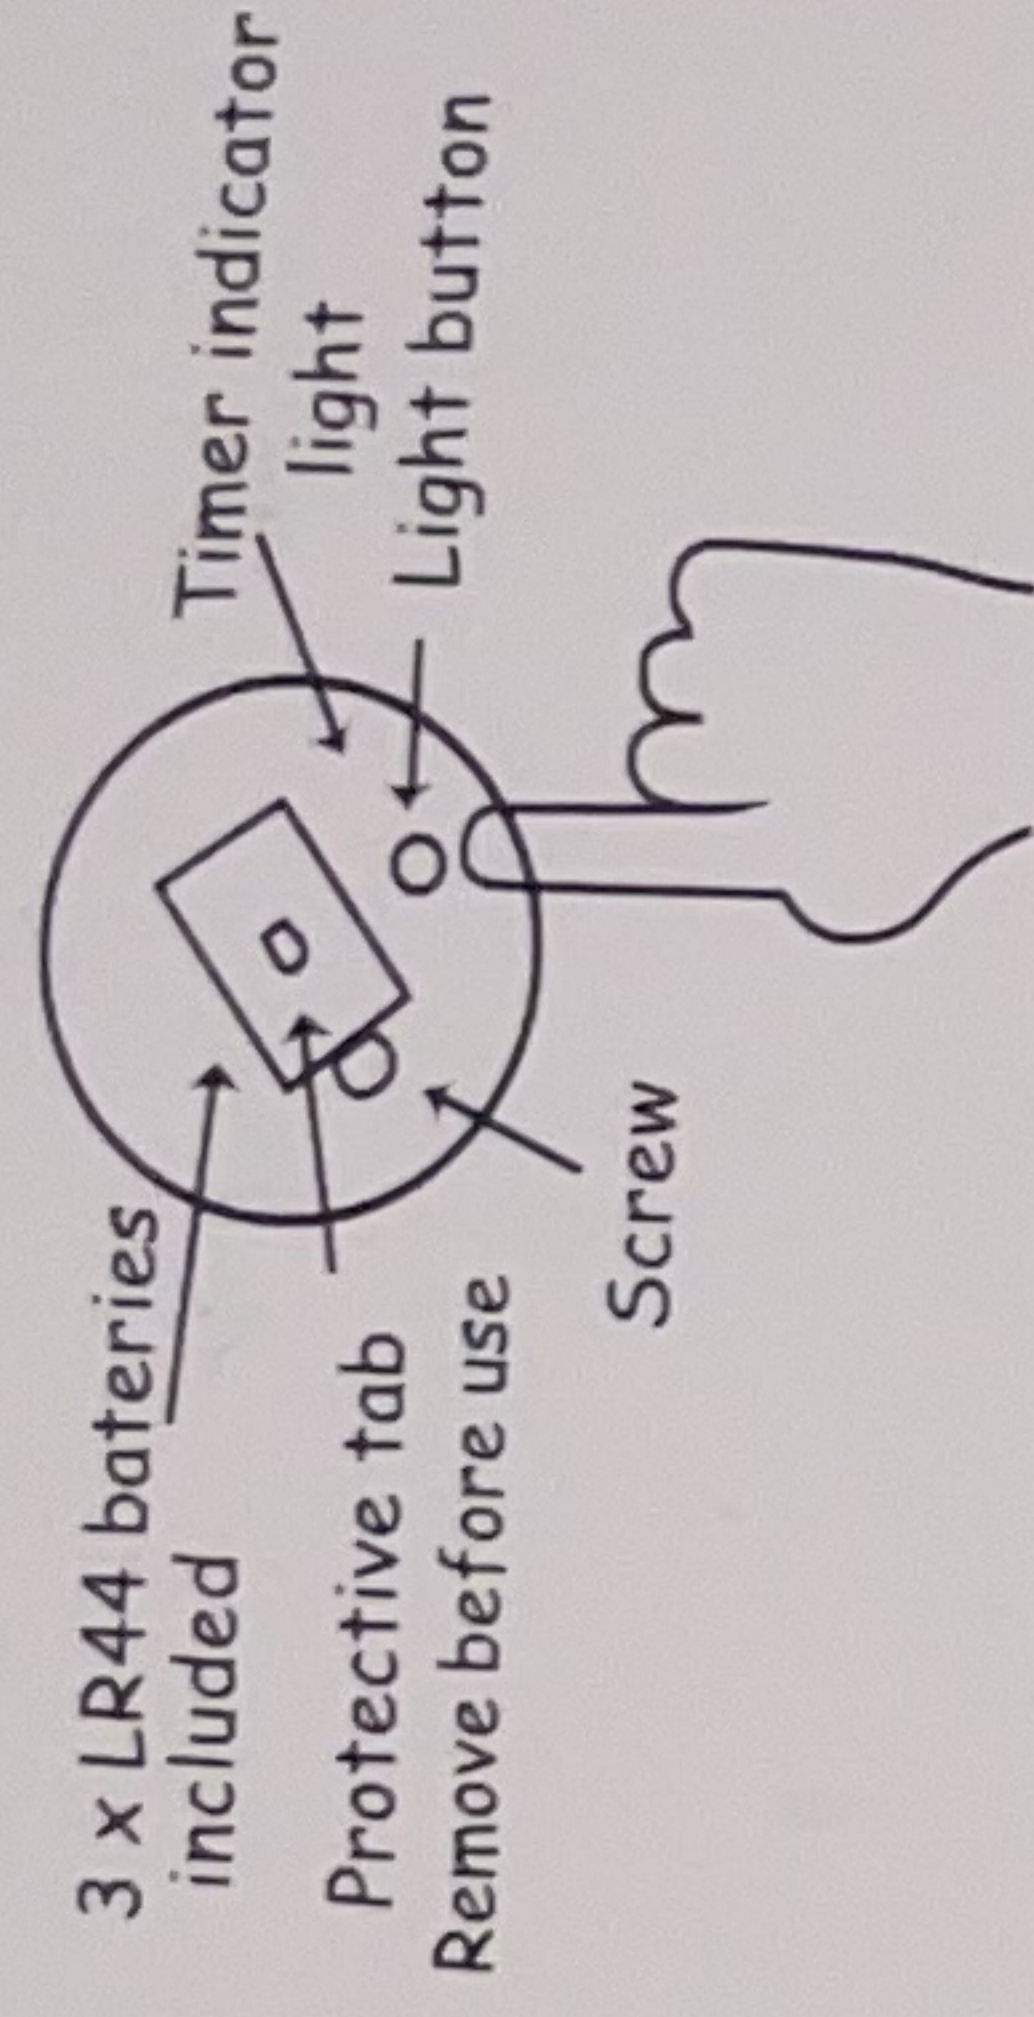

Battery powered LED lamp made from BPA and phthalate free PVC.

USAGE INSTRUCTIONS

Light on/off/timer & batteries
Situatued under the lighte

Timer ON mode

Press light button.

Timer indicator light will turn on & nightlight will fade to off after 15 minutes.

Timer OFF mode

Hold light button down for 3 seconds.

The timer indicator light will turn off.

Lampe a plies LED a base de BPA et de PVC sans phthalate.
Fonctionne sur piles 3LR44/AG13(incluses).

Bouton Marche/Arret sous le dessous.