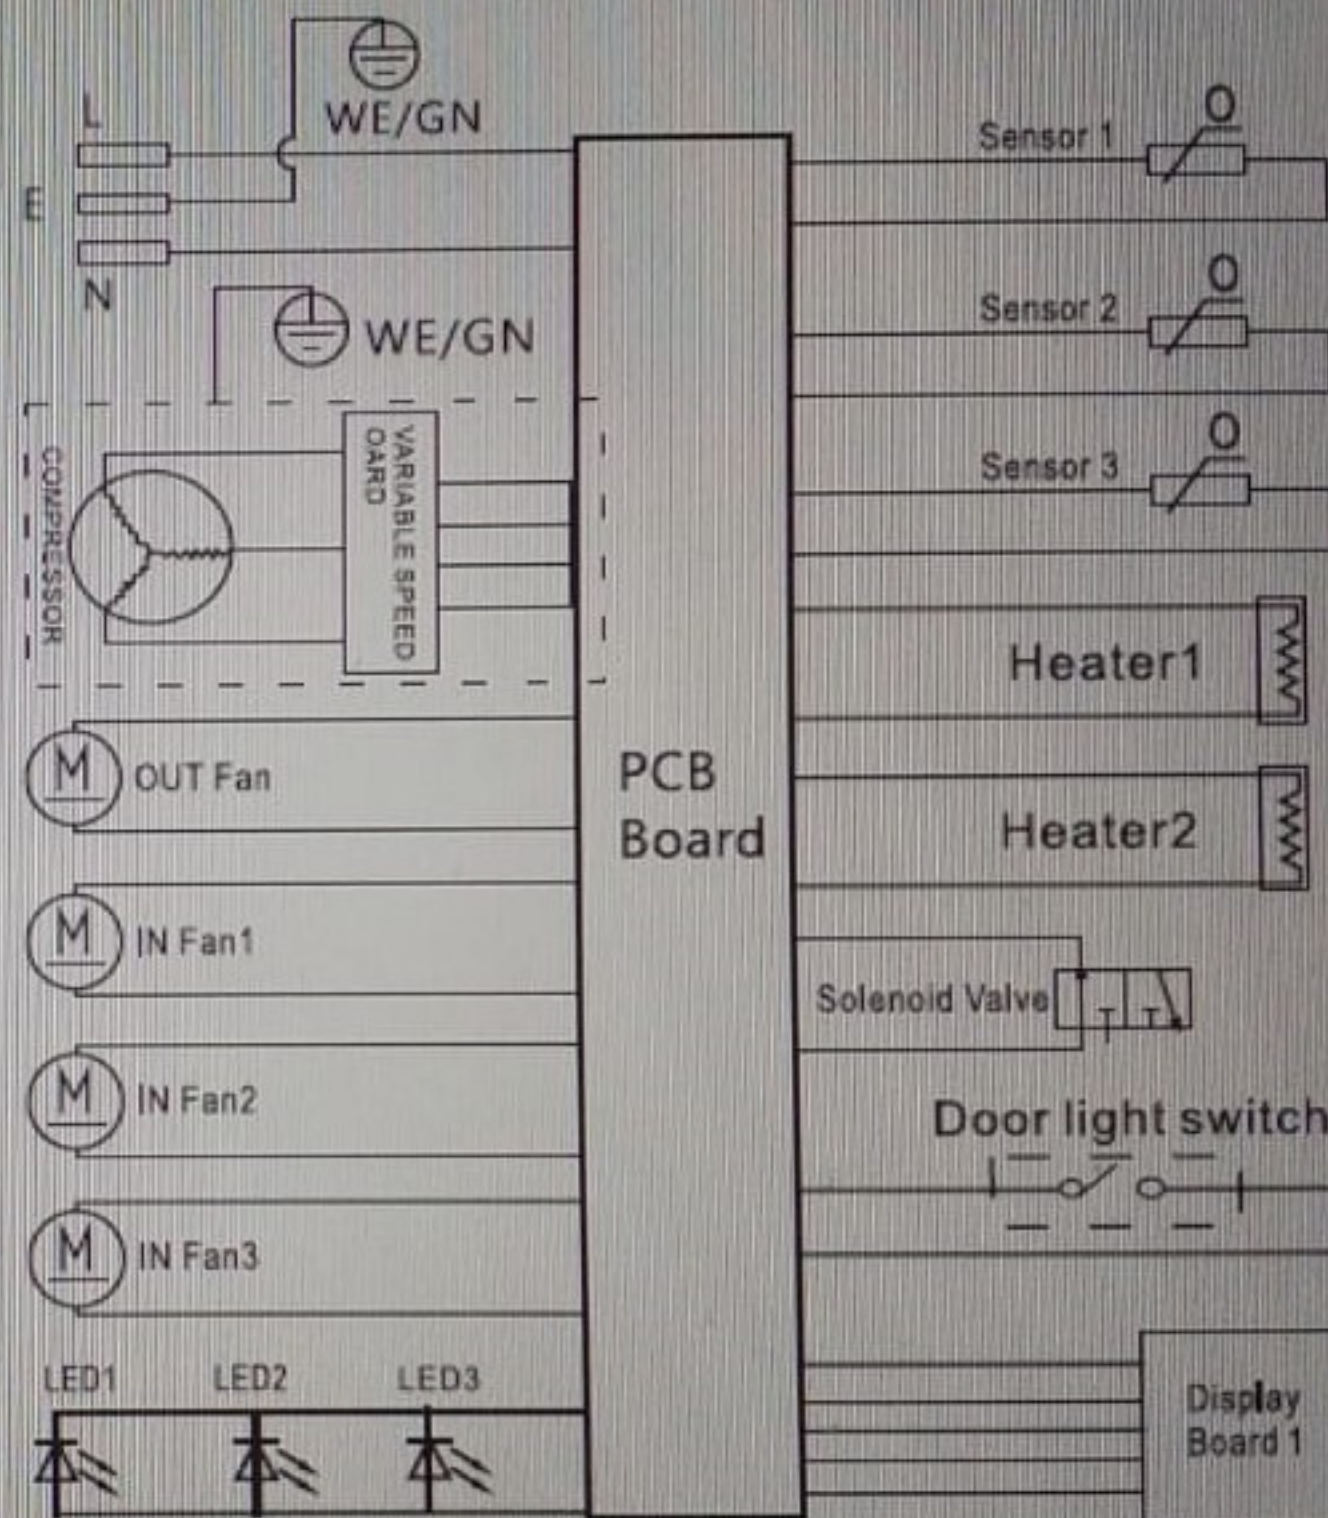

WINE COOLER

BODEGA43

Climate Category	N
Rated Voltage	220-240V
Rated Frequency	50Hz
Rated Current (A)	0.6A
Refrigerant	R600a
Amount	45g
Vesicant	Cyclopentane
Capacity	368L
Electric Shock Protection Rating	I
Product Dimension (WxDxH) mm	595x710x1720
Manufacture Date	

MODEL: B43145

BODEGA43, Eindhoven, The Netherlands