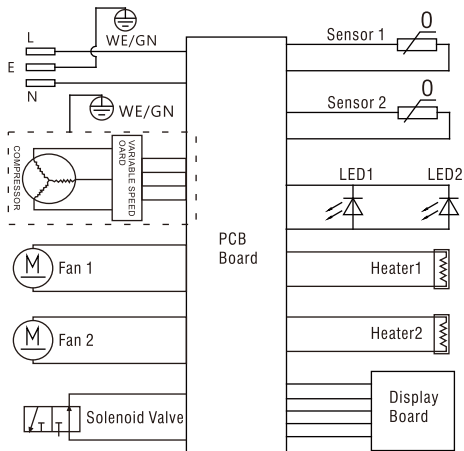

WINE COOLER

BODEGA⁰⁰⁰43

Climate Category	N
Rated Voltage	220–240V
Rated Frequency	50Hz
Rated Current (A)	0.7A
Refrigerant	R600a
Amount	45g
Vesicant	Cyclopentane
Capacity	249L
Electric Shock Protection Rating	I
Product Dimension (WxDxH) mm	595x571x1816
Manufacture Date	

MODEL: B43100

BODEGA43, Eindhoven, The Netherlands