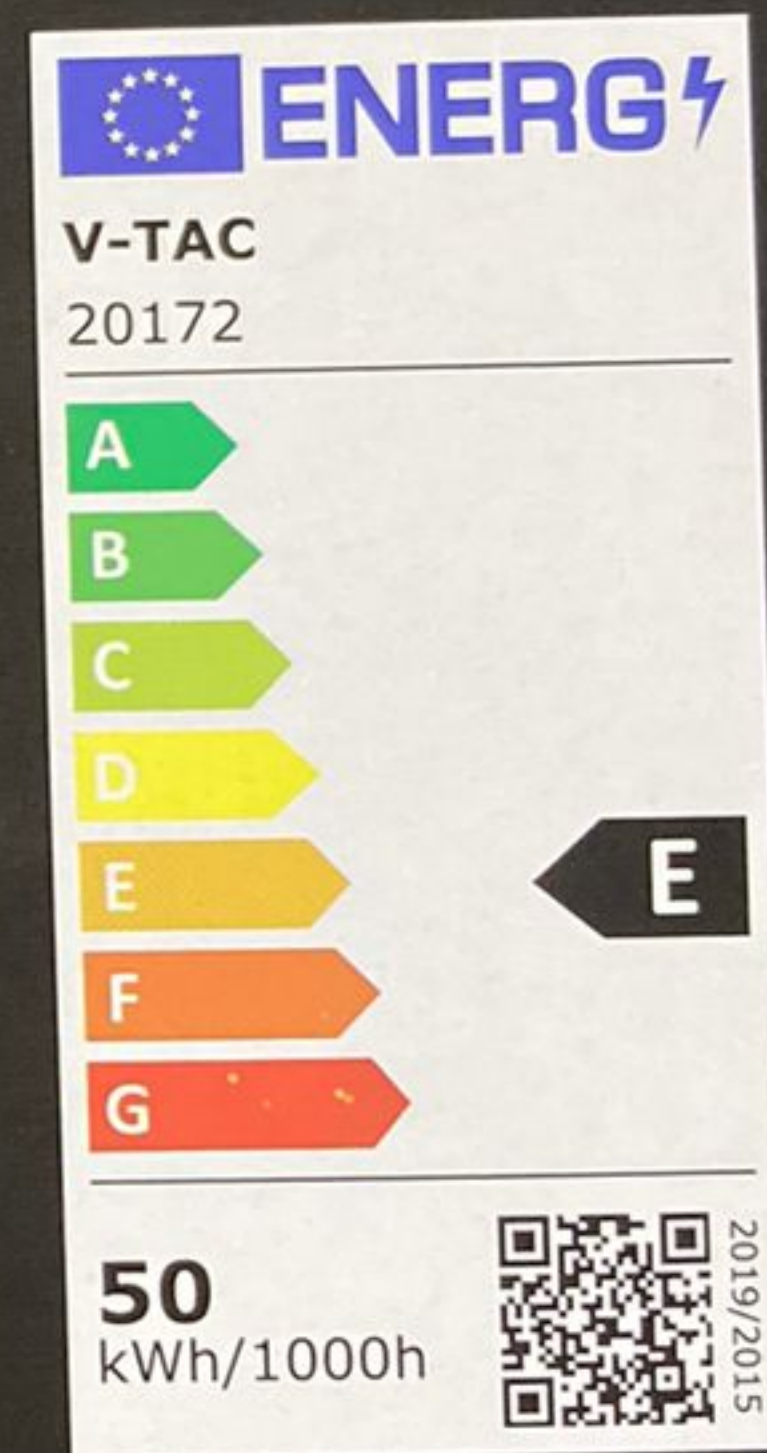

V-TAC®

INNOVATIVE LED LIGHTING LED FLOODLIGHT WITH LIGHT SENSOR

- Light Sensor Floodlight is convenient and easy to connect.
- Connect to the power directly as normal floodlight.
- Light sensor will function automatically in accordance with available daylight.
- When natural light is above 140lux, floodlight will be Auto Off and floodlight will be Auto On if Natural light is below 140lux.
- Turning the light on/off is not required.
- Light Sensor Floodlight have no function of any motion detection.
- High quality floodlight suitable for facade lighting, lobby, garage, passage, parking lot and outdoor areas.
- Instant Start in < 1second
- Operation in Outside Temperature (-20 to +45 °C)
- Protection Rating IP65
- Only connect with waterproof cable hose
- Suitable for 10-12 Hours Daily, Usage of the Product for 24 hours a day would void the Warranty

V-TAC®

PRO

5 YEARS WARRANTY*

CE Save up to **85%** Energy

LED осветително тяло
Производител: КИТАЙ
Вносител: V-TAC EUROPE LTD.
Адрес: България, град Пловдив, ул. Л. Каравелов 9Б
Тел. +359 2 905 66
Инструкция:
1. Преди да запонете монтажа, изключете електрозахранването.
2. Монтажът трябва да се извърши от сертифициран електротехник.
3. Продуктът не трябва да се изхвърля заедно с общия битов отпадък.