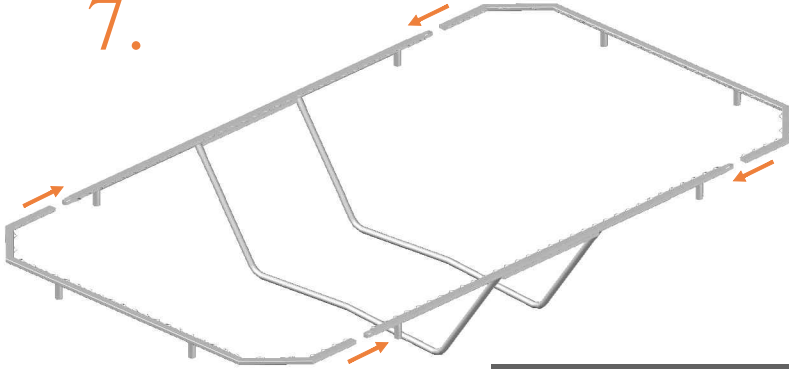

Model 352-I

Avyna

Rectangular trampolines

Assembly manual

Model 352-I

Model 352-I
APPROX 520x305cm

	Quantity	Part number	
Jumping mat	1	TEPL-352-I-222	
Galvanized spring L=215mm Ø3.2mm	120	TEPL-200-211/A	
Galvanized spring L=140mm Ø3.2mm	8	TEPL-200-211/E	
Safety pad	1	TEPL-352-I-333-green or AVGR-352-I-333-grey or CAM-352-I-333-camouflage or AVBL-352-I-333-black	
Fastener for Safety pad	12	TEPL-ELAS-A	
Inground pin	8	TEPL-PIN	
U-tube	2	TEPL-352-1142	
K-tube	2	TEPL-352-1141	

Model 352-I
APPROX 520x305cm

	Quantity	Part number	
I-tube	2	TEPL-352-1121-L	
I-tube	2	TEPL-352-1121-R	
I-tube	2	TEPL-253-1122	
Inground pin for safety pad	12	TEPL-SP-PIN	
Screw M8, nut and washer	4	M8-60	
Tool for springs	1	TOOL-SPRING	
Fastener for Safety pad	24	TEPL-ELAS-B	
Users Manual	1	208010101	
Warning Card	1	208040101	
Tie rip for warning card	1	209010102	
Safety manual	1	208010301	

1.

2.

3.

5.

6.

4x M8x60mm

7.

8.

9.

8x spring 140mm

10.

11.

TEPL-ELAS-B

TEPL-ELAS-B

12x

TEPL-ELAS-A