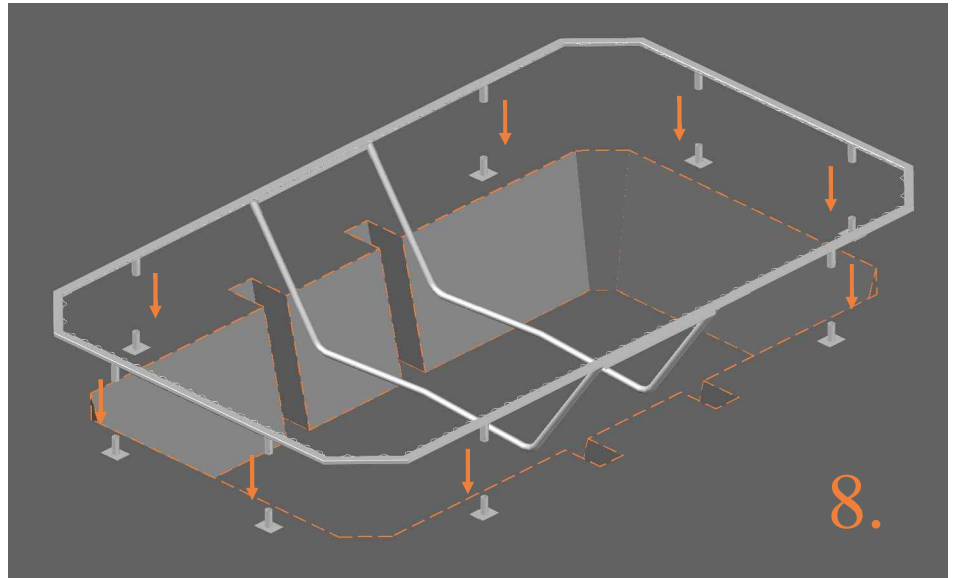

Model 352-I

Avyna

Rectangular trampolines

Assembly manual

Model 352-I

Model 352-I
APPROX 520x305cm

	Quantity	Part number	
Jumping mat	1	TEPL-352-I-222	
Galvanized spring L=215mm Ø3.2mm	120	TEPL-200-211/A	
Galvanized spring L=140mm Ø3.2mm	8	TEPL-200-211/E	
Safety pad	1	TEPL-352-I-333-green or AVGR-352-I-333-grey or CAM-352-I-333-camouflage or AVBL-352-I-333-black	
Fastener for Safety pad	12	TEPL-ELAS-A	
Inground pin	8	TEPL-PIN	
U-tube	2	TEPL-352-1142	
K-tube	2	TEPL-352-1141	

Model 352-I
APPROX 520x305cm

	Quantity	Part number	
I-tube	2	TEPL-352-1121-L	
I-tube	2	TEPL-352-1121-R	
I-tube	2	TEPL-253-1122	
Inground pin for safety pad	12	TEPL-SP-PIN	
Screw M8, nut and washer	4	M8-60	
Tool for springs	1	TOOL-SPRING	
Fastener for Safety pad	24	TEPL-ELAS-B	
Users Manual	1	208010101	
Warning Card	1	208040101	
Tie rip for warning card	1	209010102	
Safety manual	1	208010301	

1.

2.

3.

5.

6.

4x M8x60mm

7.

8.

9.

8x spring 140mm

10.

11.

TEPL-ELAS-B

TEPL-ELAS-B

12x

TEPL-ELAS-A