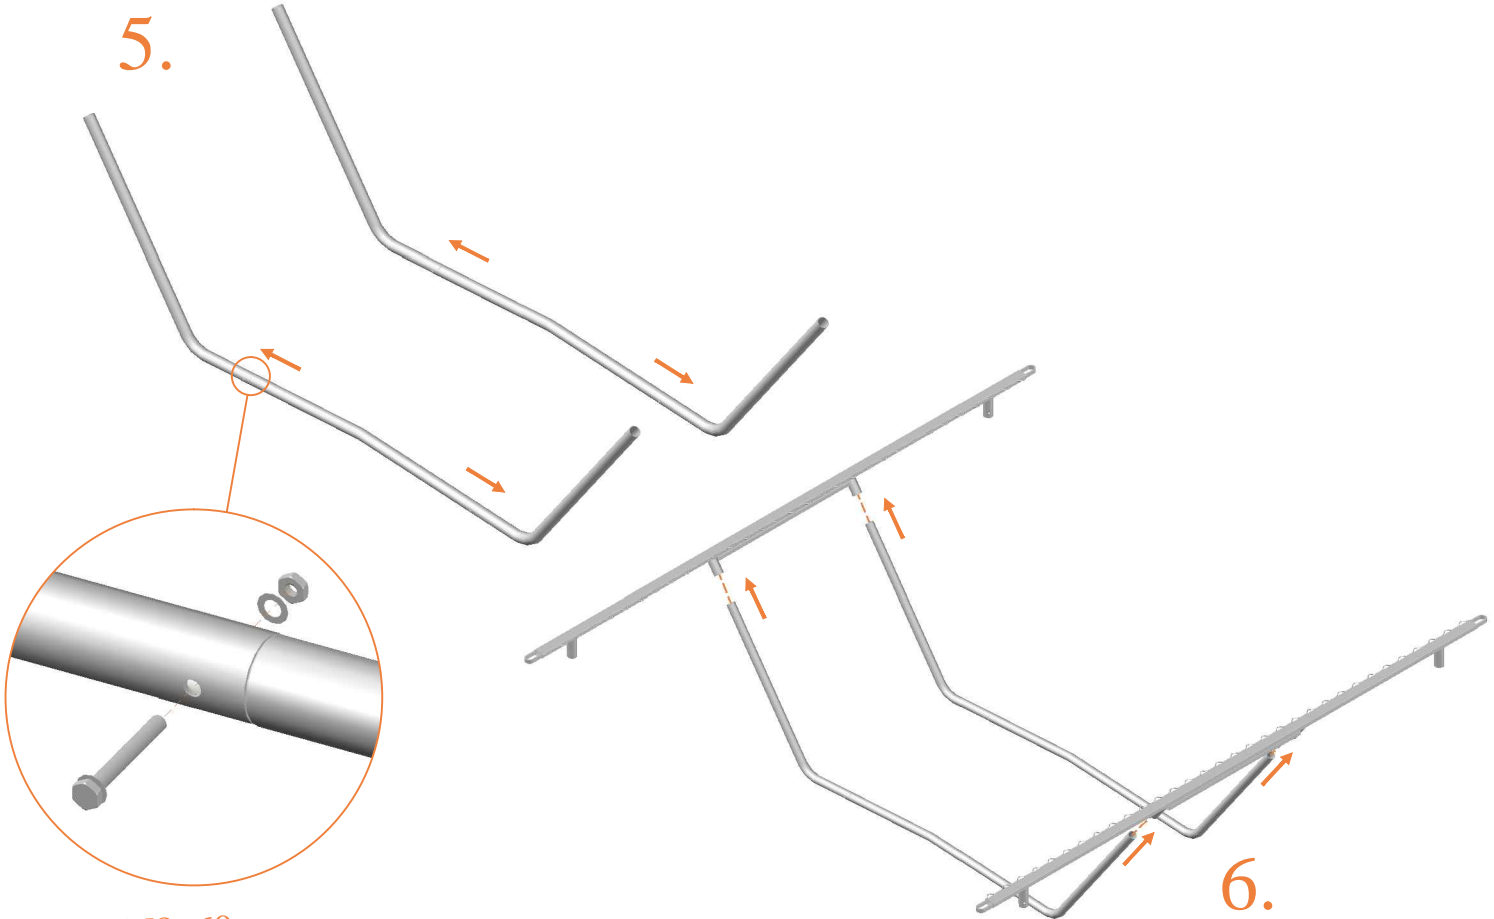

Model 352-I

Avyna

Rectangular trampolines

Assembly manual

Model 352-I

Model 352-I
APPROX 520x305cm

	Quantity	Part number	
Jumping mat	1	TEPL-352-I-222	
Galvanized spring L=215mm Ø3.2mm	120	TEPL-200-211/A	
Galvanized spring L=140mm Ø3.2mm	8	TEPL-200-211/E	
Safety pad	1	TEPL-352-I-333-green or AVGR-352-I-333-grey or CAM-352-I-333-camouflage or AVBL-352-I-333-black	
Fastener for Safety pad	12	TEPL-ELAS-A	
Inground pin	8	TEPL-PIN	
U-tube	2	TEPL-352-1142	
K-tube	2	TEPL-352-1141	

Model 352-I
APPROX 520x305cm

	Quantity	Part number	
I-tube	2	TEPL-352-1121-L	
I-tube	2	TEPL-352-1121-R	
I-tube	2	TEPL-253-1122	
Inground pin for safety pad	12	TEPL-SP-PIN	
Screw M8, nut and washer	4	M8-60	
Tool for springs	1	TOOL-SPRING	
Fastener for Safety pad	24	TEPL-ELAS-B	
Users Manual	1	208010101	
Warning Card	1	208040101	
Tie rip for warning card	1	209010102	
Safety manual	1	208010301	

1.

2.

3.

5.

6.

4x M8x60mm

7.

8.

12x

12.

Model 352-I

MODEL-352-I

APPROX 520x305cm

	Quantity	Part number	
Pole with sleeve for safety net	12	AVBL-352-802 A	
Pole for safety net	12	AVBL-352-802 B	
Clamp	8	CLAMP-TOOL-SN-352-A	
Clamp	4	CLAMP-TOOL-SN-352-B	
Safety net	1	ANBL-352-I	
Straps for safety net	28	TEPL-BAND 24x short:1.0m(below) 4x long:1.5m(above)	
Closure for safety net	2	TEPL-KNOOPJE	
Screw M6	12	M6-30	
Screw M8	24	M8-25	
Allen key	2	ALLEN-KEY	
Wrench	2	WRENCH	