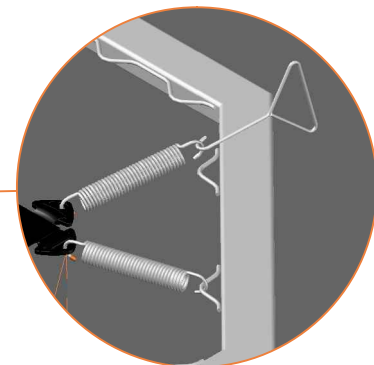

Model 352-I

Avyna

Rectangular trampolines

Assembly manual

Model 352-I

Model 352-I
APPROX 520x305cm

	Quantity	Part number	
Jumping mat	1	TEPL-352-I-222	
Galvanized spring L=215mm Ø3.2mm	120	TEPL-200-211/A	
Galvanized spring L=140mm Ø3.2mm	8	TEPL-200-211/E	
Safety pad	1	TEPL-352-I-333-green or AVGR-352-I-333-grey or CAM-352-I-333-camouflage or AVBL-352-I-333-black	
Fastener for Safety pad	12	TEPL-ELAS-A	
Inground pin	8	TEPL-PIN	
U-tube	2	TEPL-352-1142	
K-tube	2	TEPL-352-1141	

Model 352-I
APPROX 520x305cm

	Quantity	Part number	
I-tube	2	TEPL-352-1121-L	
I-tube	2	TEPL-352-1121-R	
I-tube	2	TEPL-253-1122	
Inground pin for safety pad	12	TEPL-SP-PIN	
Screw M8, nut and washer	4	M8-60	
Tool for springs	1	TOOL-SPRING	
Fastener for Safety pad	24	TEPL-ELAS-B	
Users Manual	1	208010101	
Warning Card	1	208040101	
Tie rip for warning card	1	209010102	
Safety manual	1	208010301	

1.

2.

3.

5.

6.

4x M8x60mm

7.

8.

9.

8x spring 140mm

10.

11.

TEPL-ELAS-B

TEPL-ELAS-B

12x

TEPL-ELAS-A