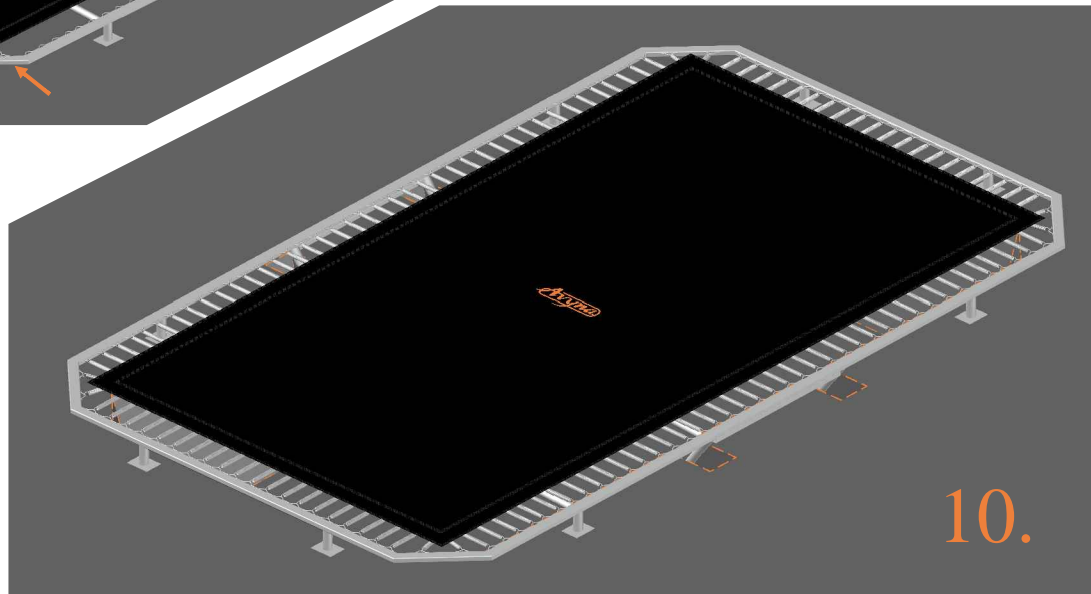

Model 352-I

Avyna

Rectangular trampolines

Assembly manual

Model 352-I

Model 352-I
APPROX 520x305cm

	Quantity	Part number	
Jumping mat	1	TEPL-352-I-222	
Galvanized spring L=215mm Ø3.2mm	120	TEPL-200-211/A	
Galvanized spring L=140mm Ø3.2mm	8	TEPL-200-211/E	
Safety pad	1	TEPL-352-I-333-green or AVGR-352-I-333-grey or CAM-352-I-333-camouflage or AVBL-352-I-333-black	
Fastener for Safety pad	12	TEPL-ELAS-A	
Inground pin	8	TEPL-PIN	
U-tube	2	TEPL-352-1142	
K-tube	2	TEPL-352-1141	

Model 352-I
APPROX 520x305cm

	Quantity	Part number	
I-tube	2	TEPL-352-1121-L	
I-tube	2	TEPL-352-1121-R	
I-tube	2	TEPL-253-1122	
Inground pin for safety pad	12	TEPL-SP-PIN	
Screw M8, nut and washer	4	M8-60	
Tool for springs	1	TOOL-SPRING	
Fastener for Safety pad	24	TEPL-ELAS-B	
Users Manual	1	208010101	
Warning Card	1	208040101	
Tie rip for warning card	1	209010102	
Safety manual	1	208010301	

1.

2.

3.

5.

6.

4x M8x60mm

7.

8.

9.

8x spring 140mm

10.

11.

TEPL-ELAS-B

TEPL-ELAS-B

12x

TEPL-ELAS-A