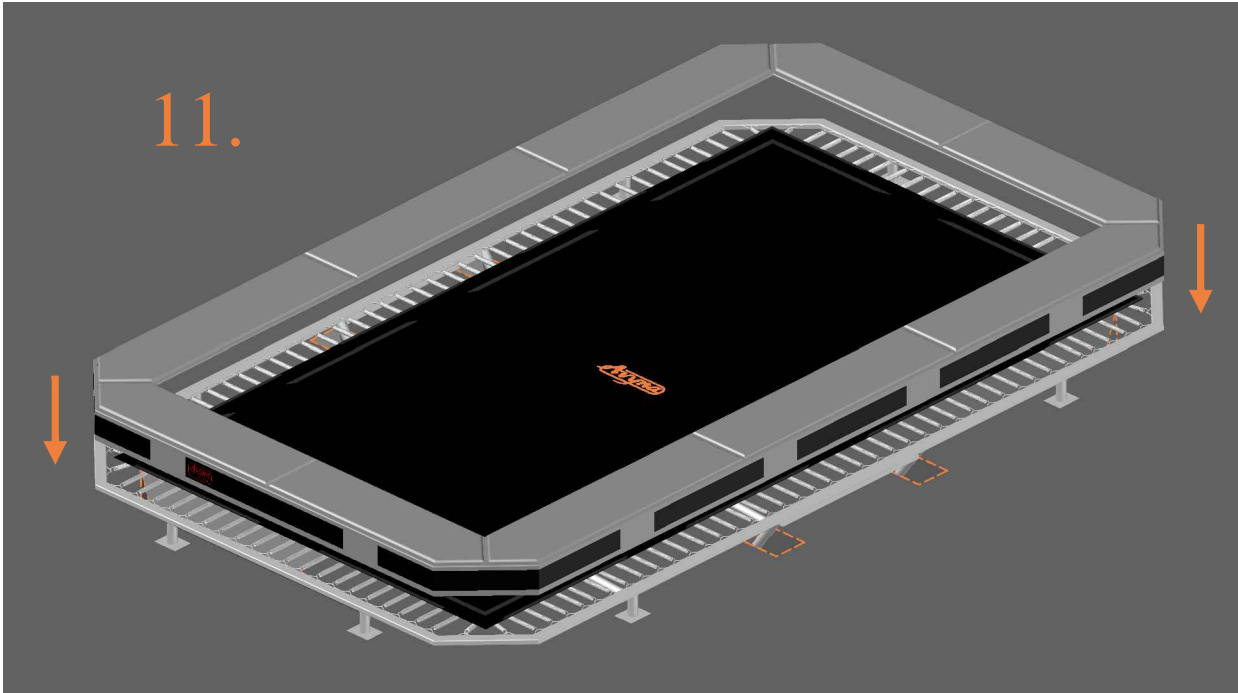

Model 352-I

Avyna

Rectangular trampolines

Assembly manual

Model 352-I

Model 352-I
APPROX 520x305cm

	Quantity	Part number	
Jumping mat	1	TEPL-352-I-222	
Galvanized spring L=215mm Ø3.2mm	120	TEPL-200-211/A	
Galvanized spring L=140mm Ø3.2mm	8	TEPL-200-211/E	
Safety pad	1	TEPL-352-I-333-green or AVGR-352-I-333-grey or CAM-352-I-333-camouflage or AVBL-352-I-333-black	
Fastener for Safety pad	12	TEPL-ELAS-A	
Inground pin	8	TEPL-PIN	
U-tube	2	TEPL-352-1142	
K-tube	2	TEPL-352-1141	

9.

8x spring 140mm

10.

11.

TEPL-ELAS-B

TEPL-ELAS-B

12x

TEPL-ELAS-A

12x

12.

Model 352-I

MODEL-352-I

APPROX 520x305cm

	Quantity	Part number	
Pole with sleeve for safety net	12	AVBL-352-802 A	
Pole for safety net	12	AVBL-352-802 B	
Clamp	8	CLAMP-TOOL-SN-352-A	
Clamp	4	CLAMP-TOOL-SN-352-B	
Safety net	1	ANBL-352-I	
Straps for safety net	28	TEPL-BAND 24x short:1.0m(below) 4x long:1.5m(above)	
Closure for safety net	2	TEPL-KNOOPJE	
Screw M6	12	M6-30	
Screw M8	24	M8-25	
Allen key	2	ALLEN-KEY	
Wrench	2	WRENCH	