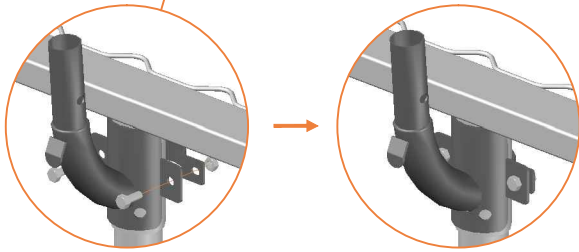

12x

12.

Model 352-I

MODEL-352-I

APPROX 520x305cm

	Quantity	Part number	
Pole with sleeve for safety net	12	AVBL-352-802 A	
Pole for safety net	12	AVBL-352-802 B	
Clamp	8	CLAMP-TOOL-SN-352-A	
Clamp	4	CLAMP-TOOL-SN-352-B	
Safety net	1	ANBL-352-I	
Straps for safety net	28	TEPL-BAND 24x short:1.0m(below) 4x long:1.5m(above)	
Closure for safety net	2	TEPL-KNOOPJE	
Screw M6	12	M6-30	
Screw M8	24	M8-25	
Allen key	2	ALLEN-KEY	
Wrench	2	WRENCH	