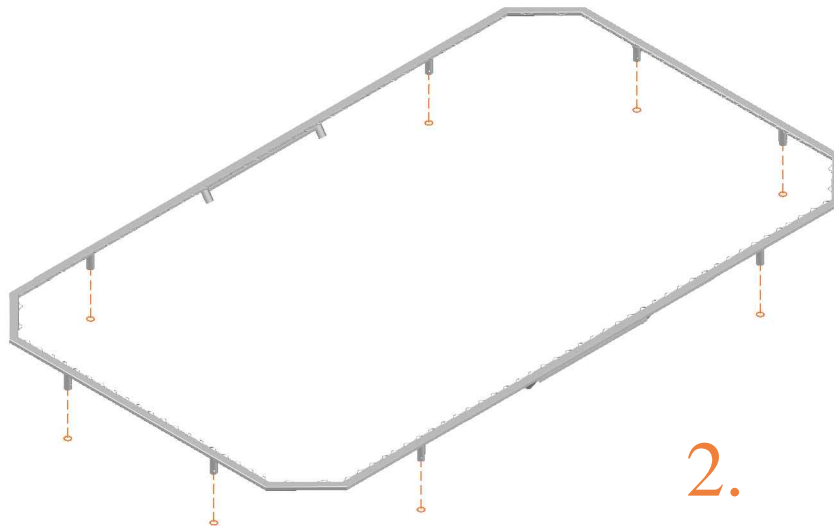

Model 352-I

Avyna

Rectangular trampolines

Assembly manual

Model 352-I

Model 352-I
APPROX 520x305cm

	Quantity	Part number	
Jumping mat	1	TEPL-352-I-222	
Galvanized spring L=215mm Ø3.2mm	120	TEPL-200-211/A	
Galvanized spring L=140mm Ø3.2mm	8	TEPL-200-211/E	
Safety pad	1	TEPL-352-I-333-green or AVGR-352-I-333-grey or CAM-352-I-333-camouflage or AVBL-352-I-333-black	
Fastener for Safety pad	12	TEPL-ELAS-A	
Inground pin	8	TEPL-PIN	
U-tube	2	TEPL-352-1142	
K-tube	2	TEPL-352-1141	

Model 352-I
APPROX 520x305cm

	Quantity	Part number	
I-tube	2	TEPL-352-1121-L	
I-tube	2	TEPL-352-1121-R	
I-tube	2	TEPL-253-1122	
Inground pin for safety pad	12	TEPL-SP-PIN	
Screw M8, nut and washer	4	M8-60	
Tool for springs	1	TOOL-SPRING	
Fastener for Safety pad	24	TEPL-ELAS-B	
Users Manual	1	208010101	
Warning Card	1	208040101	
Tie rip for warning card	1	209010102	
Safety manual	1	208010301	

1.

2.

3.

5.

6.

4x M8x60mm

7.

8.

9.

8x spring 140mm

10.

11.

TEPL-ELAS-B

TEPL-ELAS-B

12x

TEPL-ELAS-A