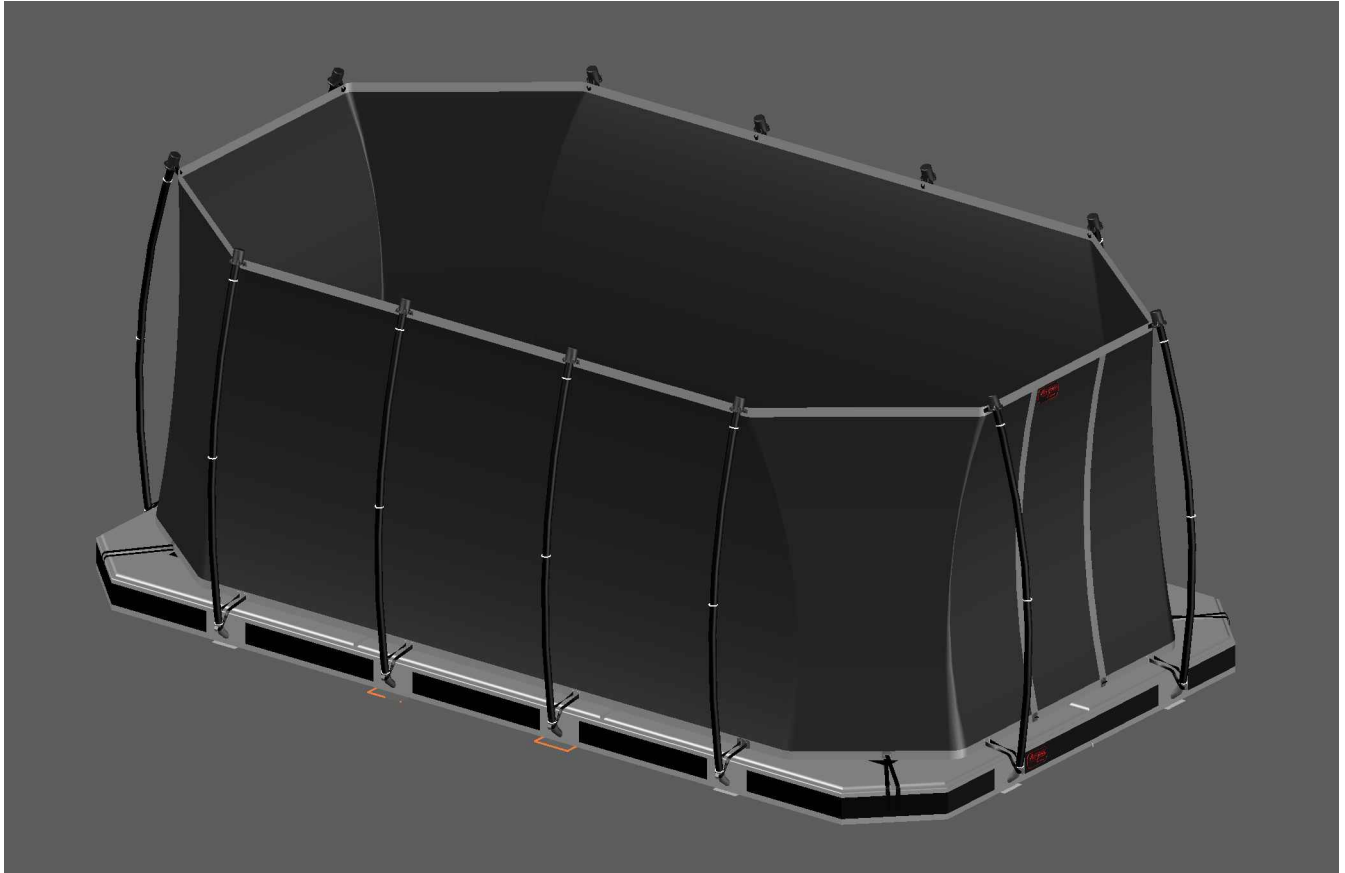

Model 352-I

Avyna

Rectangular trampolines

Assembly manual

Model 352-I

Model 352-I
APPROX 520x305cm

	Quantity	Part number	
Jumping mat	1	TEPL-352-I-222	
Galvanized spring L=215mm Ø3.2mm	120	TEPL-200-211/A	
Galvanized spring L=140mm Ø3.2mm	8	TEPL-200-211/E	
Safety pad	1	TEPL-352-I-333-green or AVGR-352-I-333-grey or CAM-352-I-333-camouflage or AVBL-352-I-333-black	
Fastener for Safety pad	12	TEPL-ELAS-A	
Inground pin	8	TEPL-PIN	
U-tube	2	TEPL-352-1142	
K-tube	2	TEPL-352-1141	

12x

12.

Model 352-I

MODEL-352-I

APPROX 520x305cm

	Quantity	Part number	
Pole with sleeve for safety net	12	AVBL-352-802 A	
Pole for safety net	12	AVBL-352-802 B	
Clamp	8	CLAMP-TOOL-SN-352-A	
Clamp	4	CLAMP-TOOL-SN-352-B	
Safety net	1	ANBL-352-I	
Straps for safety net	28	TEPL-BAND 24x short:1.0m(below) 4x long:1.5m(above)	
Closure for safety net	2	TEPL-KNOOPJE	
Screw M6	12	M6-30	
Screw M8	24	M8-25	
Allen key	2	ALLEN-KEY	
Wrench	2	WRENCH	