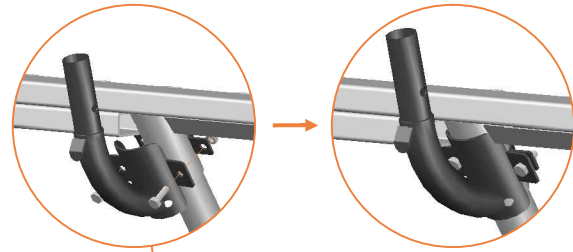

4x CLAMP-TOOL-SN-352-B