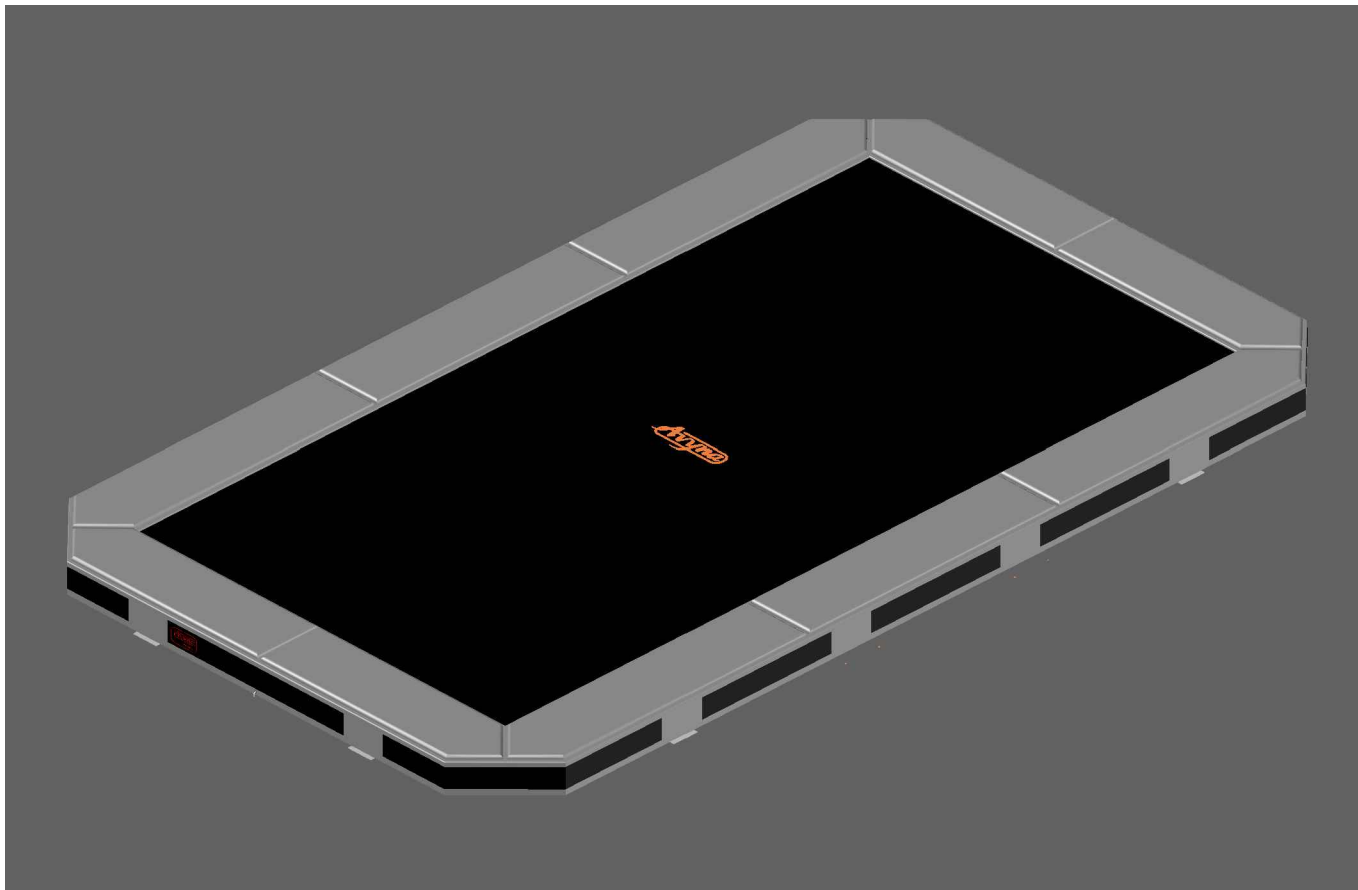

Model 352-I

Avyna

Rectangular trampolines

Assembly manual

Model 352-I

Model 352-I
APPROX 520x305cm

	Quantity	Part number	
Jumping mat	1	TEPL-352-I-222	
Galvanized spring L=215mm Ø3.2mm	120	TEPL-200-211/A	
Galvanized spring L=140mm Ø3.2mm	8	TEPL-200-211/E	
Safety pad	1	TEPL-352-I-333-green or AVGR-352-I-333-grey or CAM-352-I-333-camouflage or AVBL-352-I-333-black	
Fastener for Safety pad	12	TEPL-ELAS-A	
Inground pin	8	TEPL-PIN	
U-tube	2	TEPL-352-1142	
K-tube	2	TEPL-352-1141	

Model 352-I
APPROX 520x305cm

	Quantity	Part number	
I-tube	2	TEPL-352-1121-L	
I-tube	2	TEPL-352-1121-R	
I-tube	2	TEPL-253-1122	
Inground pin for safety pad	12	TEPL-SP-PIN	
Screw M8, nut and washer	4	M8-60	
Tool for springs	1	TOOL-SPRING	
Fastener for Safety pad	24	TEPL-ELAS-B	
Users Manual	1	208010101	
Warning Card	1	208040101	
Tie rip for warning card	1	209010102	
Safety manual	1	208010301	

9.

8x spring 140mm

10.

11.

TEPL-ELAS-B

TEPL-ELAS-B

12x

TEPL-ELAS-A