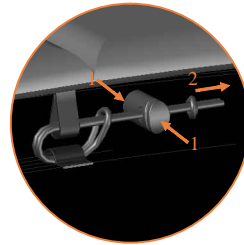

9.

8x spring 140mm

10.

11.

TEPL-ELAS-B

TEPL-ELAS-B

12x

TEPL-ELAS-A

12x

12.

Model 352-I

MODEL-352-I

APPROX 520x305cm

	Quantity	Part number	
Pole with sleeve for safety net	12	AVBL-352-802 A	
Pole for safety net	12	AVBL-352-802 B	
Clamp	8	CLAMP-TOOL-SN-352-A	
Clamp	4	CLAMP-TOOL-SN-352-B	
Safety net	1	ANBL-352-I	
Straps for safety net	28	TEPL-BAND 24x short:1.0m(below) 4x long:1.5m(above)	
Closure for safety net	2	TEPL-KNOOPJE	
Screw M6	12	M6-30	
Screw M8	24	M8-25	
Allen key	2	ALLEN-KEY	
Wrench	2	WRENCH	