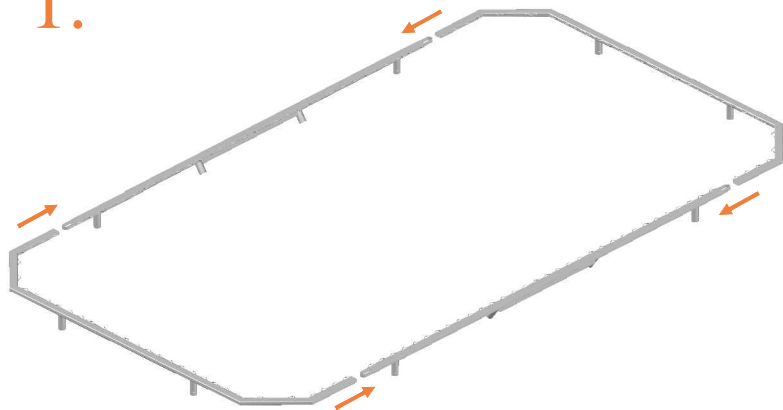

Model 352-I

Avyna

Rectangular trampolines

Assembly manual

Model 352-I

Model 352-I
APPROX 520x305cm

	Quantity	Part number	
Jumping mat	1	TEPL-352-I-222	
Galvanized spring L=215mm Ø3.2mm	120	TEPL-200-211/A	
Galvanized spring L=140mm Ø3.2mm	8	TEPL-200-211/E	
Safety pad	1	TEPL-352-I-333-green or AVGR-352-I-333-grey or CAM-352-I-333-camouflage or AVBL-352-I-333-black	
Fastener for Safety pad	12	TEPL-ELAS-A	
Inground pin	8	TEPL-PIN	
U-tube	2	TEPL-352-1142	
K-tube	2	TEPL-352-1141	

Model 352-I
APPROX 520x305cm

	Quantity	Part number	
I-tube	2	TEPL-352-1121-L	
I-tube	2	TEPL-352-1121-R	
I-tube	2	TEPL-253-1122	
Inground pin for safety pad	12	TEPL-SP-PIN	
Screw M8, nut and washer	4	M8-60	
Tool for springs	1	TOOL-SPRING	
Fastener for Safety pad	24	TEPL-ELAS-B	
Users Manual	1	208010101	
Warning Card	1	208040101	
Tie rip for warning card	1	209010102	
Safety manual	1	208010301	

1.

2.

3.

5.

6.

4x M8x60mm

7.

8.

9.

8x spring 140mm

10.

11.

TEPL-ELAS-B

TEPL-ELAS-B

12x

TEPL-ELAS-A