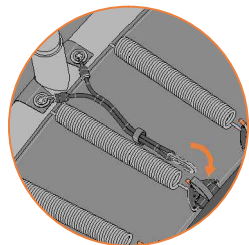

9.

8x spring 140mm

10.

11.

TEPL-ELAS-B

TEPL-ELAS-B

12x

TEPL-ELAS-A

12x

12.

Model 352-I

MODEL-352-I

APPROX 520x305cm

	Quantity	Part number	
Pole with sleeve for safety net	12	AVBL-352-802 A	
Pole for safety net	12	AVBL-352-802 B	
Clamp	8	CLAMP-TOOL-SN-352-A	
Clamp	4	CLAMP-TOOL-SN-352-B	
Safety net	1	ANBL-352-I	
Straps for safety net	28	TEPL-BAND 24x short:1.0m(below) 4x long:1.5m(above)	
Closure for safety net	2	TEPL-KNOOPJE	
Screw M6	12	M6-30	
Screw M8	24	M8-25	
Allen key	2	ALLEN-KEY	
Wrench	2	WRENCH	