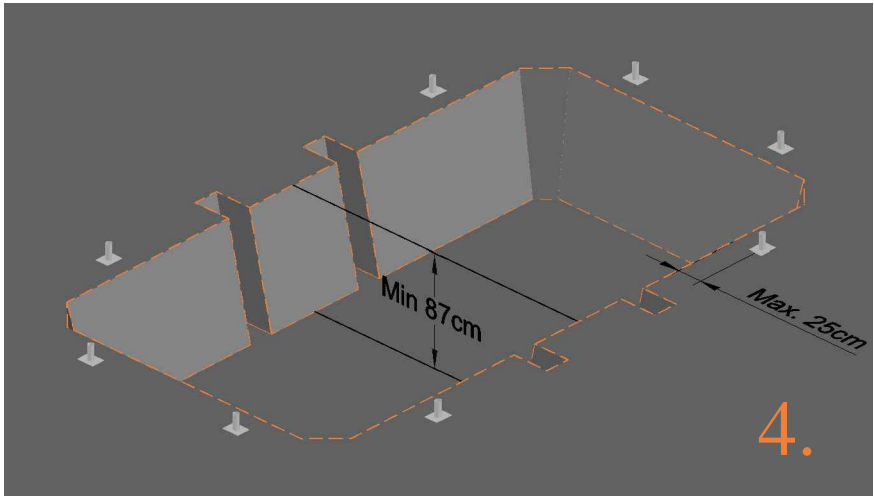

Model 352-I

Avyna

Rectangular trampolines

Assembly manual

Model 352-I

Model 352-I
APPROX 520x305cm

	Quantity	Part number	
Jumping mat	1	TEPL-352-I-222	
Galvanized spring L=215mm Ø3.2mm	120	TEPL-200-211/A	
Galvanized spring L=140mm Ø3.2mm	8	TEPL-200-211/E	
Safety pad	1	TEPL-352-I-333-green or AVGR-352-I-333-grey or CAM-352-I-333-camouflage or AVBL-352-I-333-black	
Fastener for Safety pad	12	TEPL-ELAS-A	
Inground pin	8	TEPL-PIN	
U-tube	2	TEPL-352-1142	
K-tube	2	TEPL-352-1141	

Model 352-I
APPROX 520x305cm

	Quantity	Part number	
I-tube	2	TEPL-352-1121-L	
I-tube	2	TEPL-352-1121-R	
I-tube	2	TEPL-253-1122	
Inground pin for safety pad	12	TEPL-SP-PIN	
Screw M8, nut and washer	4	M8-60	
Tool for springs	1	TOOL-SPRING	
Fastener for Safety pad	24	TEPL-ELAS-B	
Users Manual	1	208010101	
Warning Card	1	208040101	
Tie rip for warning card	1	209010102	
Safety manual	1	208010301	

1.

2.

3.

5.

6.

4x M8x60mm

7.

8.