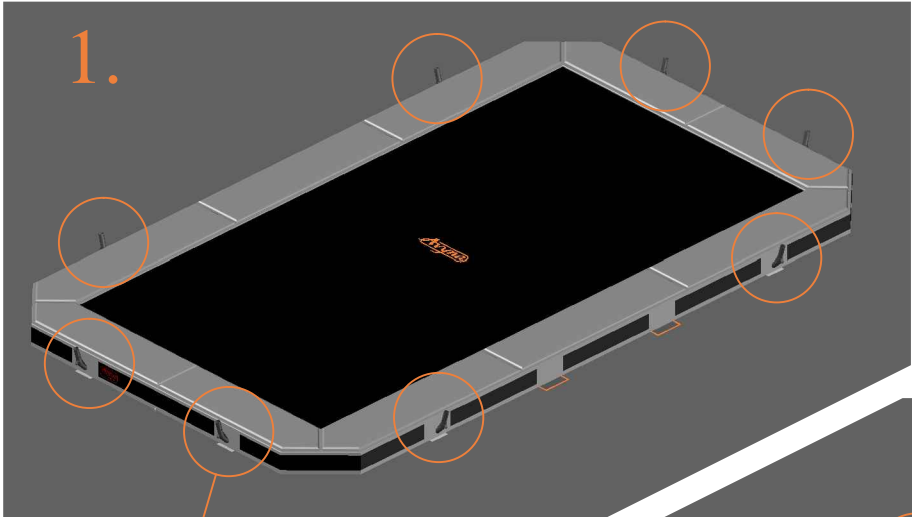

12x

12.

Model 352-I

MODEL-352-I

APPROX 520x305cm

	Quantity	Part number	
Pole with sleeve for safety net	12	AVBL-352-802 A	
Pole for safety net	12	AVBL-352-802 B	
Clamp	8	CLAMP-TOOL-SN-352-A	
Clamp	4	CLAMP-TOOL-SN-352-B	
Safety net	1	ANBL-352-I	
Straps for safety net	28	TEPL-BAND 24x short:1.0m(below) 4x long:1.5m(above)	
Closure for safety net	2	TEPL-KNOOPJE	
Screw M6	12	M6-30	
Screw M8	24	M8-25	
Allen key	2	ALLEN-KEY	
Wrench	2	WRENCH	