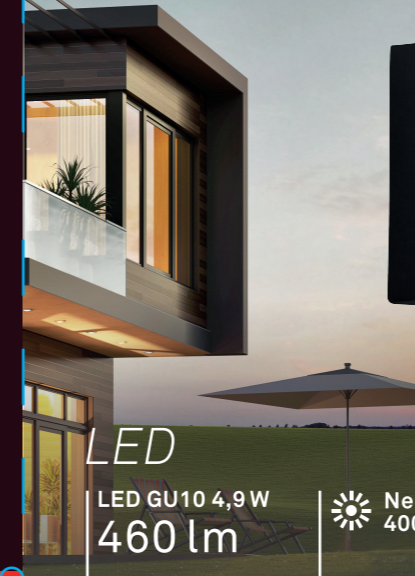

BRILO[®]
OUTDOOR

Art.-Nr. 3645-015

BRILO[®]
OUTDOOR

LED

LED GU10 4,9 W
460 lm

☀ Neutral white
4000 K

⊕ IP44

BRILO[®]
OUTDOOR

LED

LED GU10 4,9 W
460 lm

☀ Neutral white
4000 K

⊕ IP44

✓ 5 years
guarantee

BRILO[®]
OUTDOOR

LED

LED GU10 4,9 W
460 lm