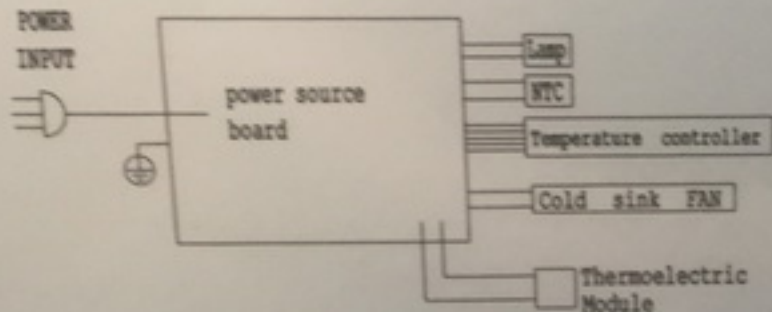

Thermoelectric Cooler

Model: WK-41A

Volume: 38L

Climate class: N

Voltage: 100-240V~ 50/60Hz

Rated power: 55W

Coolant: R600a/25g

Foaming gas: cyclopentane