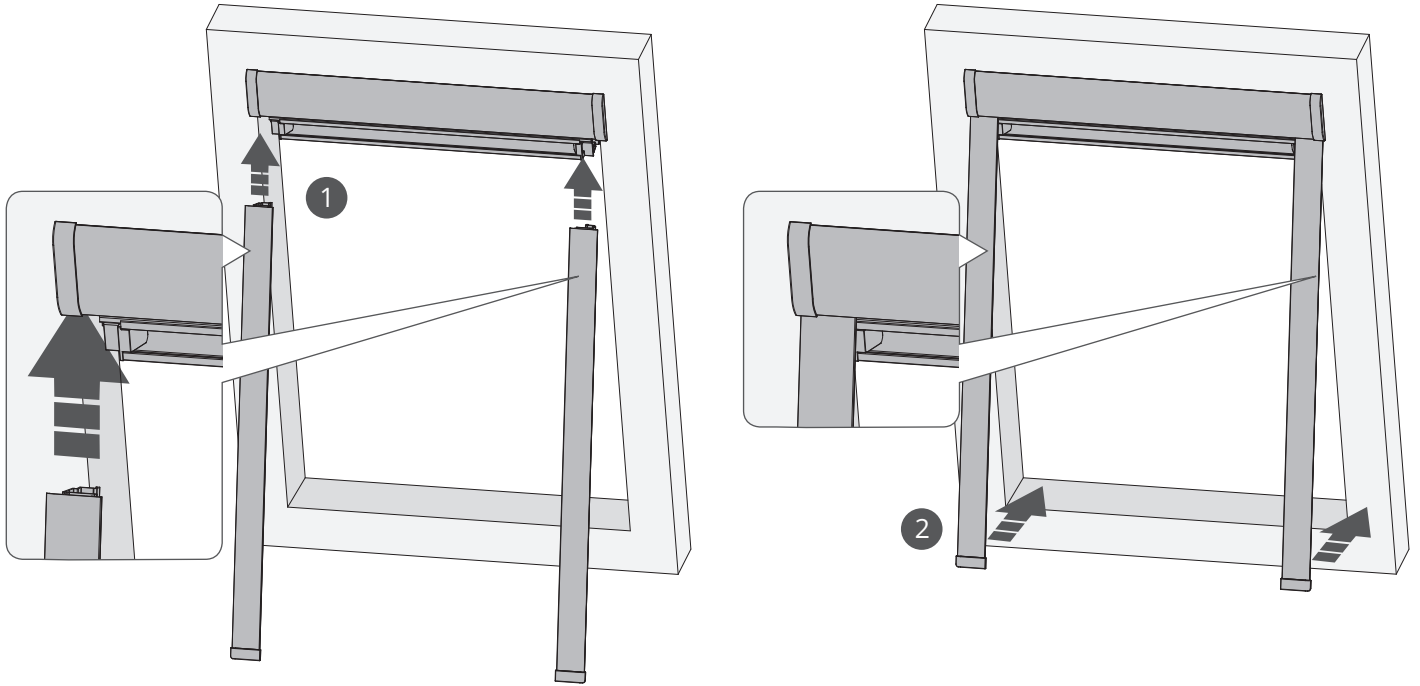

MONTAGE HANDLEIDING

Dakraam Rolgordijn

C(K)02, C(K)04, F(K)06, M(K)04, U(K)04: 8 pcs
M(K)06, S(K)06, M(K)08, U(K)08: 10 pcs
P(K)10: 12 pcs

Ø3 x 16mm

3

4

5