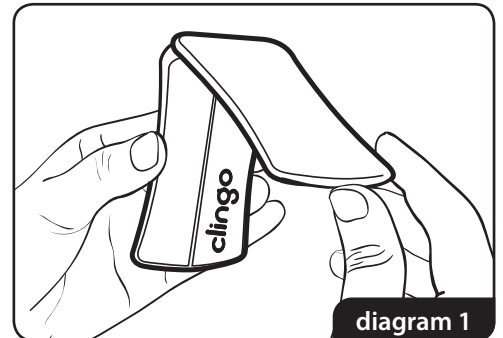

### Installation

- Step 1:** Open product and remove protective film (**diagram 1**).
- Step 2:** Check Clingo pad for cleanliness and stickiness before each use. Product will fail if the pad is not cleaned properly. See **PROPER CARE & CLEANING** for instructions. Cleaning frequency may vary by environment.
- Step 3:** Attach tether to laptop screen (**diagram 2**).
- Step 4:** Wipe dirt and dust from mobile device and attach mobile device to Clingo pad (**diagram 3**). DO NOT attach your mobile device to the Clingo pad if it is protected by a leather or silicone case. The Clingo pad WILL NOT stick to leather or silicone.