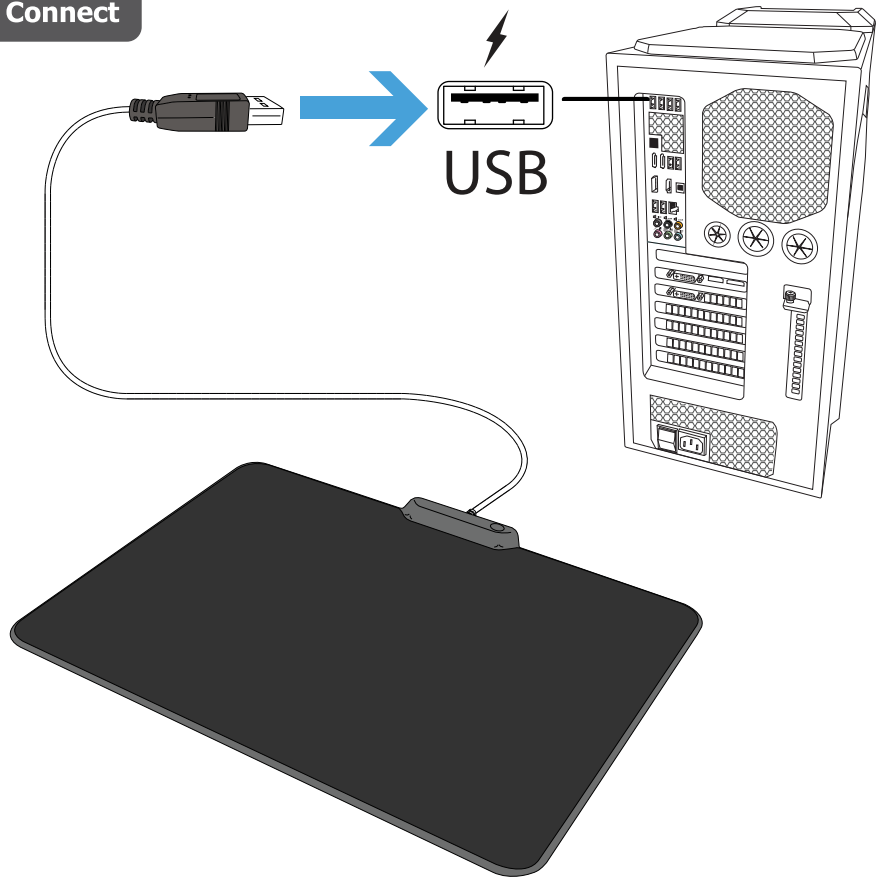

The Trust logo features a red square icon with a white cross-like shape inside, followed by the word "Trust" in a bold, white, sans-serif font.

Trust

www.trust.com/21802/faq

Illuminated Mousepad
GXT XXX

Connect