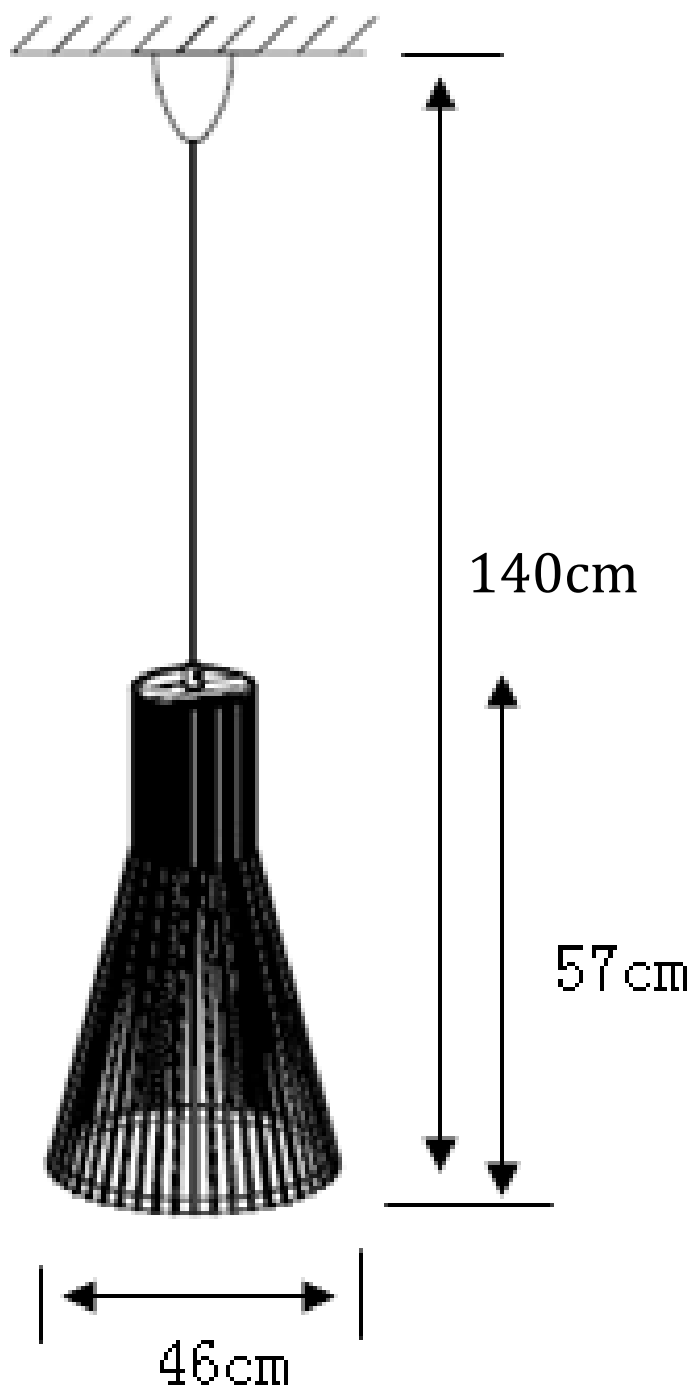

Line drawing of the item (with outline dimensions)

Item number: 06499/46/72

Installation drawing (the same as it in its instruction manual)

Technical details

materials used:	Bamboo, plastic, metal
color:	Natural, transparent
dimmable and how is the fixture dimmable:	N/A
size:	Height: 57 Length: 46 Width: 46 Net Weight: 0.9KG
power requirements:	220-240V
bulb type and maximum Wattage:	E27 Max. 60W
number of bulbs:	1XE27
IP degree:	20