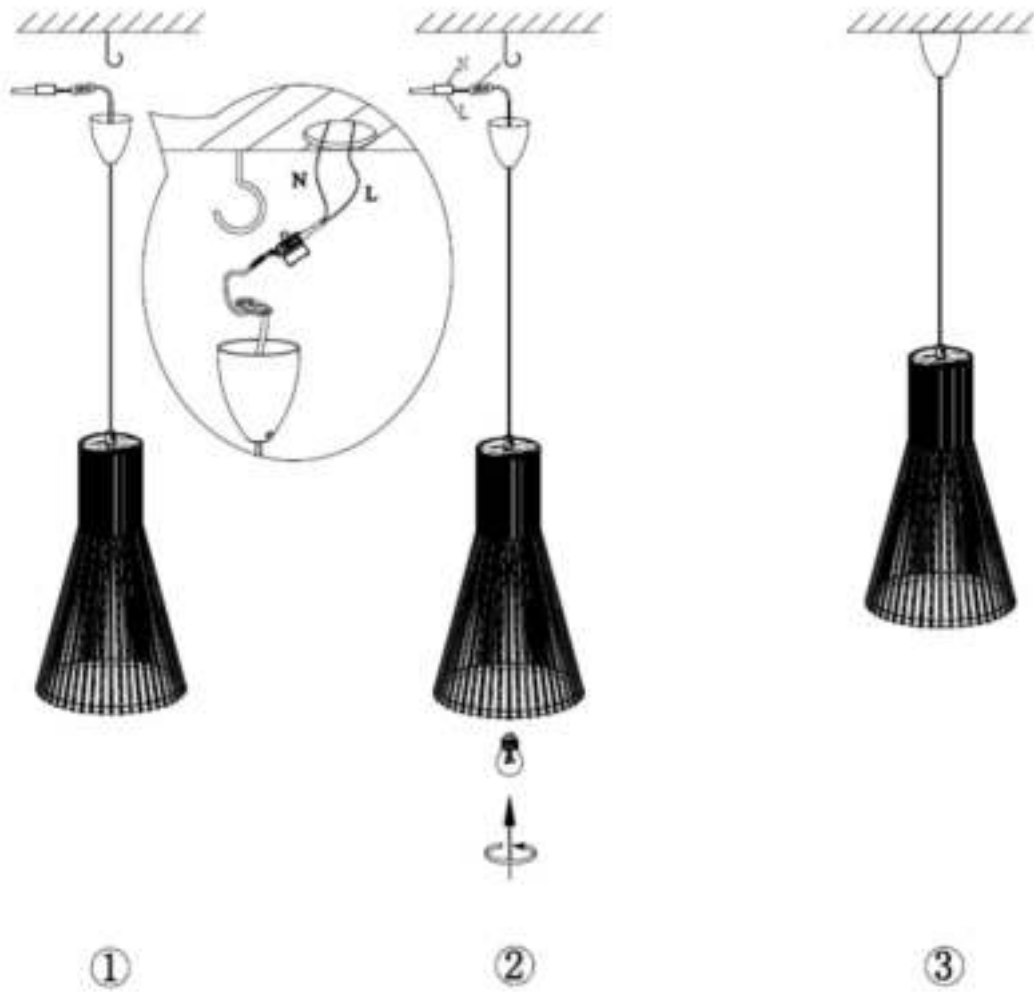

Line drawing of the item (with outline dimensions)

Item number: 06499/46/72

Installation drawing (the same as it in its instruction manual)

Technical details

materials used:	Bamboo, plastic, metal
color:	Natural, transparent
dimmable and how is the fixture dimmable:	N/A
size:	Height: 57 Length: 46 Width: 46 Net Weight: 0.9KG
power requirements:	220-240V
bulb type and maximum Wattage:	E27 Max. 60W
number of bulbs:	1XE27
IP degree:	20