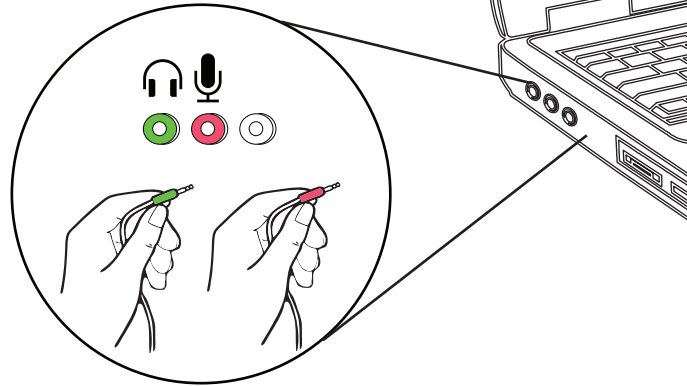

Quick Installation Guide

Gaming Headset

16450

1

2

3

4

Windows 7 / Vista
Windows XP → 6