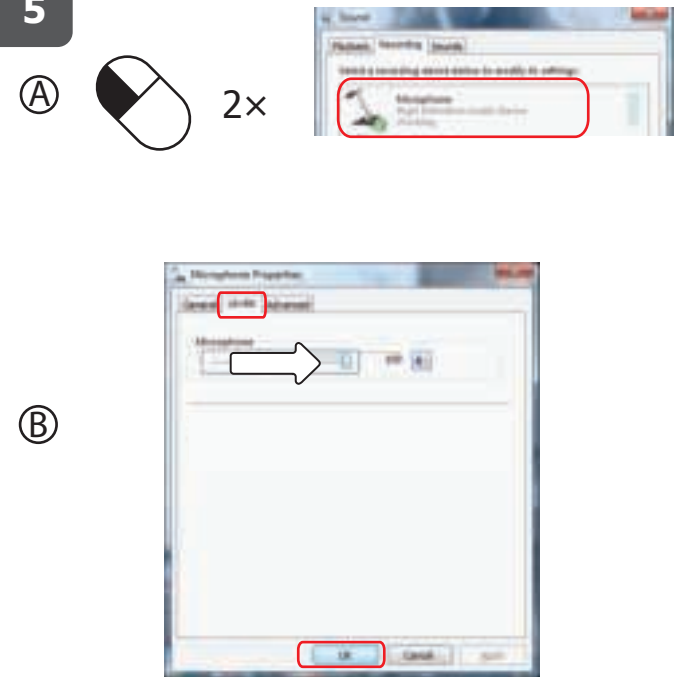

Quick Installation Guide

Gaming Headset

16450

1

2

3

4

Windows 7 / Vista
Windows XP → 6

5