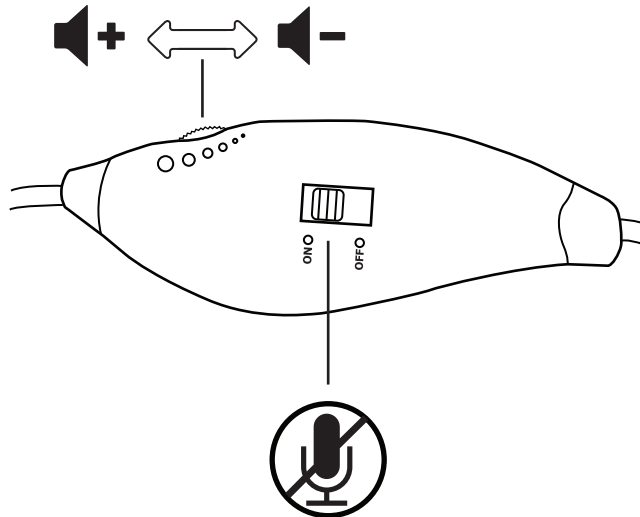

Quick Installation Guide

Gaming Headset

16450

1

2

3

4

Windows 7 / Vista
Windows XP → 6