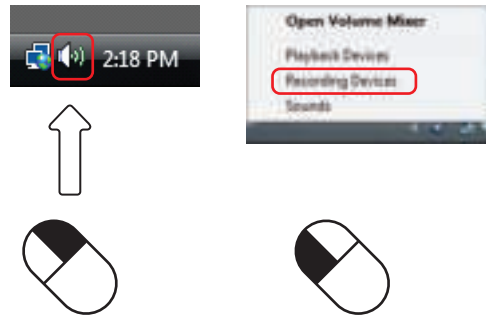

Quick Installation Guide

Gaming Headset

16450

1

2

3

4

Windows 7 / Vista
Windows XP → 6