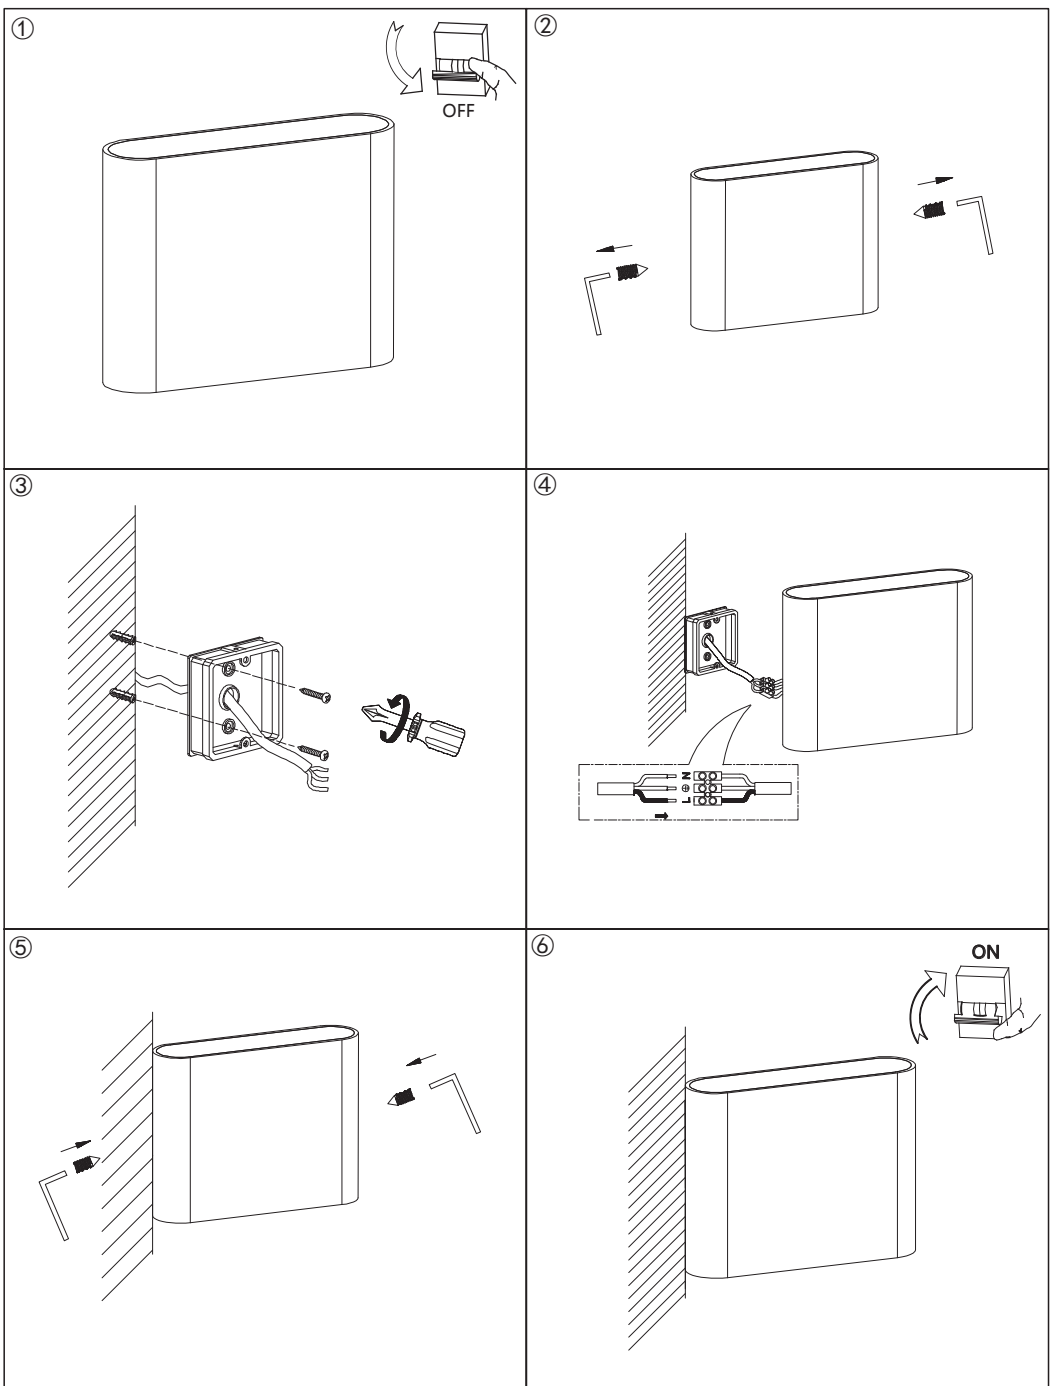

INSTRUCTION MANUAL

Batt WL 6W
96786 / 96787 / 103193

This item contains unchangeable LED

400	LM
6	W
3000	K
>80	CRI
30000	H
15000	ON/OFF

Overall Size: