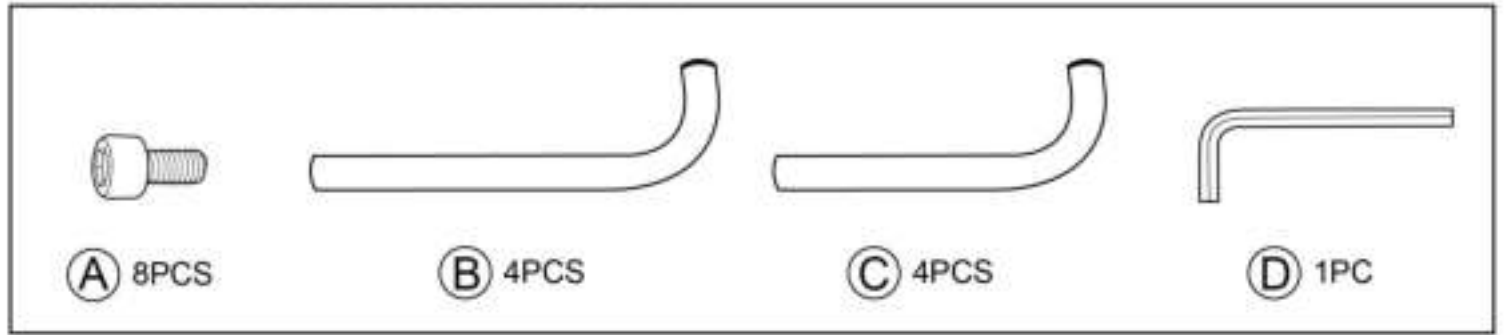

ASSEMBLY INSTRUCTIONS

7100004 COAT RACK HOOKED

1

2

3