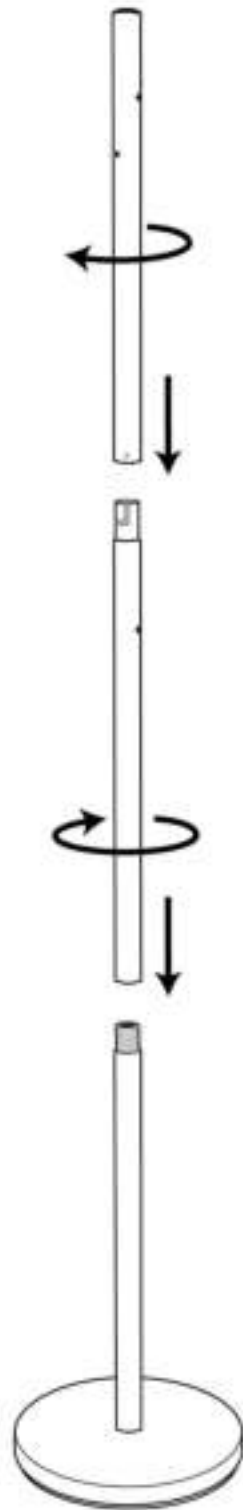

ASSEMBLY INSTRUCTIONS

7100004 COAT RACK HOOKED

1

2

3