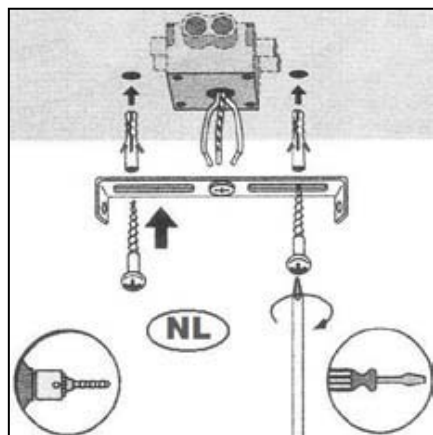

Item number: 34427/06/41

Technical details

Materials used:	Concrete shade + metal ceiling cap + glass bulb
Color:	Grey concrete + chrome ceiling cap
Dimmable and how is fixture dimmable	No dimmable
Size:	Height: 140cm
	Length: 5.8cm
	Width: 5.8cm
	Net weight: 0.65kg
Power requirements:	220-240V~50HZ
Bulb type and maximum wattage:	E27 LED 6W
Number of bulbs:	1 X E27
IP degree:	IP20