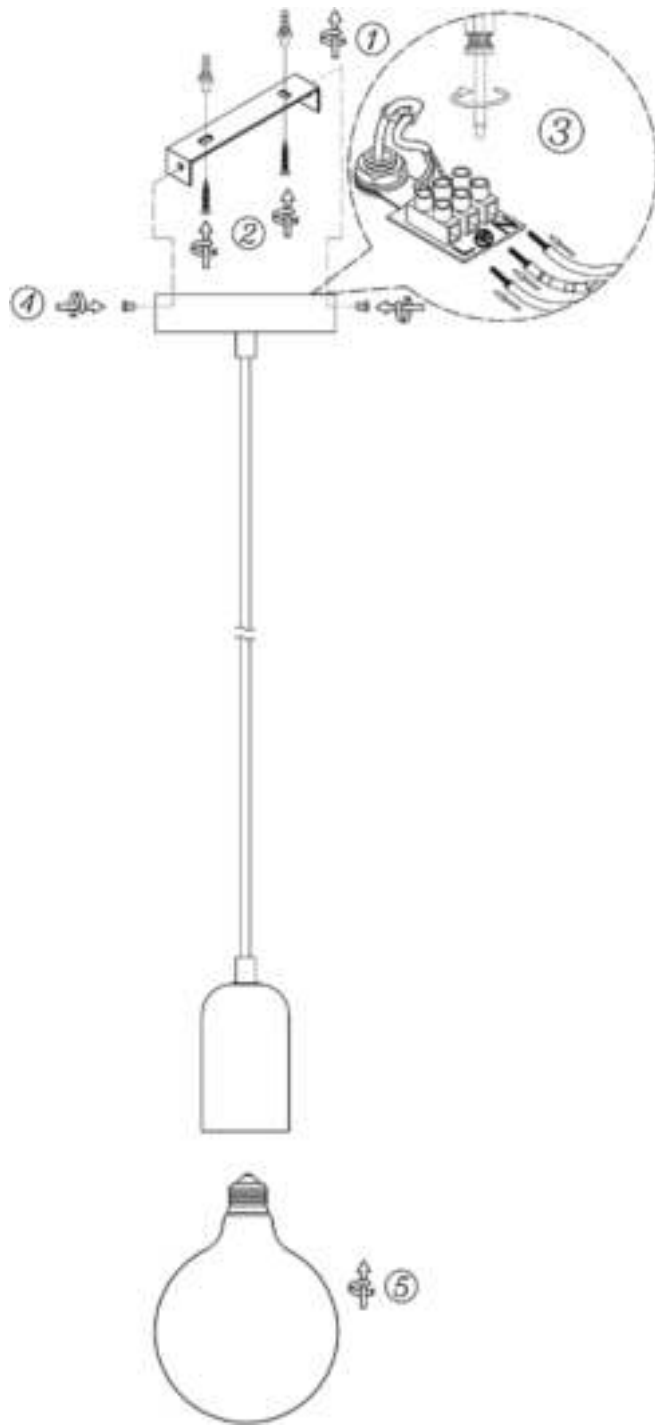

Item number: 34427/06/41

Technical details

Materials used:	Concrete shade + metal ceiling cap + glass bulb
Color:	Grey concrete + chrome ceiling cap
Dimmable and how is fixture dimmable	No dimmable
Size:	Height: 140cm
	Length: 5.8cm
	Width: 5.8cm
	Net weight: 0.65kg
Power requirements:	220-240V~50HZ
Bulb type and maximum wattage:	E27 LED 6W
Number of bulbs:	1 X E27
IP degree:	IP20