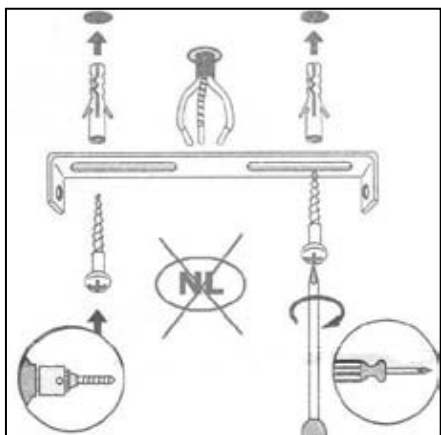

Item number: 34427/06/41

Technical details

Materials used:	Concrete shade + metal ceiling cap + glass bulb
Color:	Grey concrete + chrome ceiling cap
Dimmable and how is fixture dimmable	No dimmable
Size:	Height: 140cm
	Length: 5.8cm
	Width: 5.8cm
	Net weight: 0.65kg
Power requirements:	220-240V~50HZ
Bulb type and maximum wattage:	E27 LED 6W
Number of bulbs:	1 X E27
IP degree:	IP20