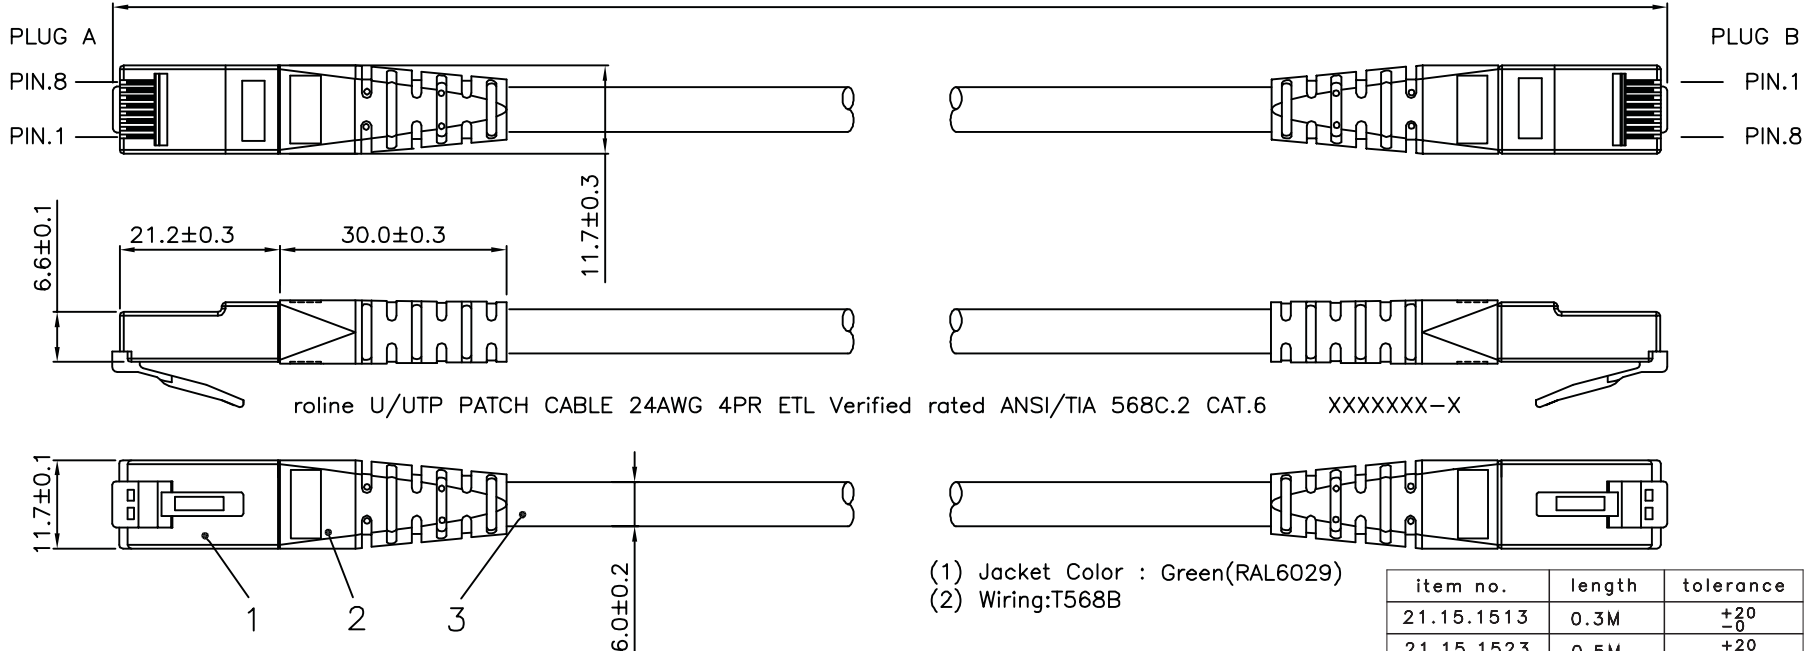

1 2 3 4 5 6

Total length (optional)

roline U/UTP PATCH CABLE 24AWG 4PR ETL Verified rated ANSI/TIA 568C.2 CAT.6 XXXXXX-X

- (1) Jacket Color : Green(RAL6029)
- (2) Wiring:T568B

item no.	length	tolerance
21.15.1513	0.3M	+20 -0
21.15.1523	0.5M	+20 -0
21.15.1533	1M	+20 -0
21.15.0926	1.5M	+20 -0
21.15.1543	2M	+20 -10
21.15.1553	3M	+20 -10
21.15.1563	5M	+30 -20
21.15.1573	7M	+30 -20
21.15.1583	10M	+30 -20
21.15.1593	15M	+30 -20
21.15.1603	20M	+70 -30

Specification :

- Material :
1. RJ45 Plug :
 - 1-1. Housing : Polycarbonate, Transparent color.
 - 1-2. Contact material : Phosphor Bronze with 50-60 micro-inch Nickel plated.
 - 1-3. Contact finished : Min. 50 micro-inch Gold plated.
 2. Molding: PVC.
 3. Cable :
 - 3-1. Jacket : PVC.
 - 3-2. Conductor : 24 AWG stranded copper.
 - 3-3. Isolation : PE.
 - 3-4. Isolation Cross Bar for 4 pairs : PE.
 4. Cable structure : U/UTP, 4 twisted pair with Cross Bar.
 5. Minimum Bending Radius: 50mm

item no	21.15.1513	21.15.1523	21.15.1533	21.15.0926	21.15.1543
	21.15.1553	21.15.1563	21.15.1573	21.15.1583	21.15.1593
Desc	ROLINE Cat 6 U/UTP Patch Cord,Green				
"#": Matching DIM.	DRAWING	23.JuL.2016	byz	SECOMP	
"*": Important DIM.	CHECK	23.JuL.2016	Jane		
Others General DIM.	APPROVAL	23.JuL.2016	Jaimy		
GENERAL TOLERANCE OF DIMENSIONS		DATE	NAME		
X.XXX ±0.005	SCALE	1/1 (A4)	UNIT	mm	
X.XX ±0.05			DRAWING NO.		
X.X ±0.1			DRAWING CLASSIFICATION		S

No.	MODIFIED AREA	ORIGINAL	MODIFY	DATE	MODIFIER

1 2 3 4 5 6 10cm