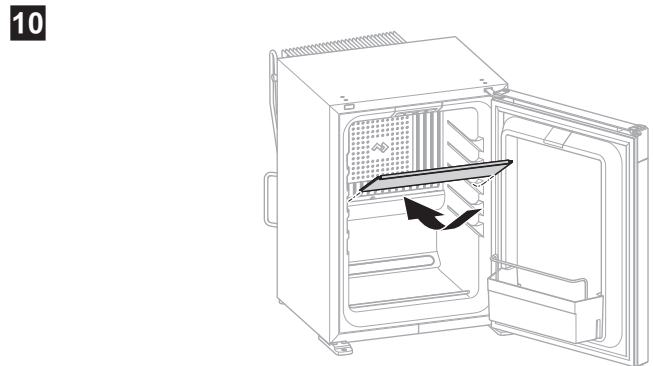

REVERSING DOOR

FIXING

SLIDING HINGE

SHELVES

DOOR LOCK

YOUR LOCAL DEALER
dometic.com/dealer

YOUR LOCAL SUPPORT
dometic.com/contact

YOUR LOCAL SALES OFFICE
dometic.com/sales-offices

A complete list of Dometic companies, which comprise the Dometic Group, can be found in the public filings of: DOMETIC GROUP AB Hemvärnsgatan 15 SE-17154 Solna Sweden