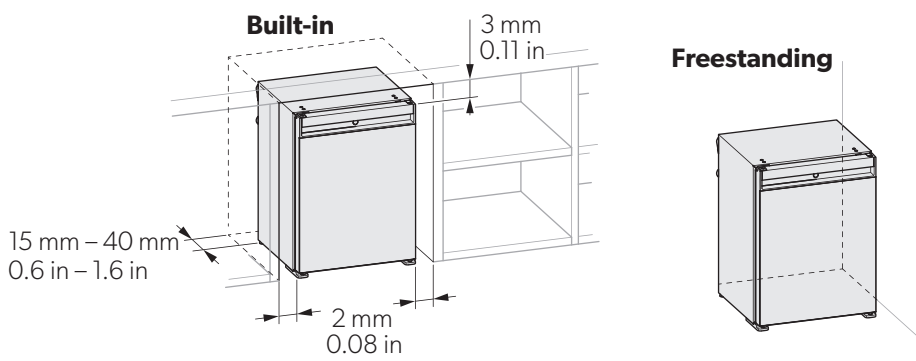

MODELS

A30/A40

Type	A30/40	N30/40	C40	C60
S	●	●	●	—
P	●	●	●	—
G	●	●	●	●
R	●	●	●	●
L	●	●	●	●
Alpha (1)	●	●	●	●
Evolution (2)	●	●	●	●
R600A	—	●	●	●
NH <sub>3</sub>	●	—	—	—

N30/N40

C40/C60

DIMENSIONS

	A	B	C	D
A30	384 mm 15.1 in	446 mm 17.6 in	520 mm 20.5 in	356 mm 14.0 in
N30	384 mm 15.1 in	415 mm 16.3 in	520 mm 20.5 in	356 mm 14.0 in
A40	405 mm 15.9 in	466 mm 18.3 in	550 mm 21.7 in	376 mm 14.8 in
N40	405 mm 15.9 in	435 mm 17.1 in	550 mm 21.7 in	376 mm 14.8 in
C40	405 mm 15.9 in	481 mm 18.9 in	550 mm 21.7 in	376 mm 14.8 in
C60	490 mm 19.2 in	510 mm 20.0 in	565 mm 22.2 in	410 mm 16.1 in

AIR FLOW

Scan this QR code to watch a video about the impact of air flow.  
<https://dreambroker.com/channel/zrzpj1zj/w4v0sx10>

Insufficient air flow results in a shortened lifespan and a reduced cooling performance. Observe the minimum spacings when installing the minibar to furniture.

AIR FLOW

	Air inlet	Air outlet
N30, N40	200 cm <sup>2</sup> / 31 sqin	200 cm <sup>2</sup> / 31 sqin
A30, A40, C40, C60	150 cm <sup>2</sup> / 23.25 sqin	200 cm <sup>2</sup> / 31 sqin

INSTALLATION NOTES

REVERSING DOOR