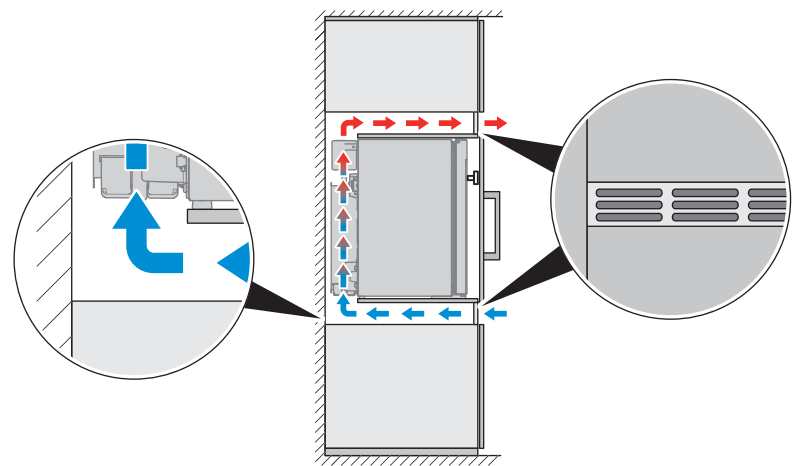

MODELS

A30/A40

Type	A30/40	N30/40	C40	C60
S	●	●	●	—
P	●	●	●	—
G	●	●	●	●
R	●	●	●	●
L	●	●	●	●
Alpha (1)	●	●	●	●
Evolution (2)	●	●	●	●
R600A	—	●	●	●
NH <sub>3</sub>	●	—	—	—

N30/N40

C40/C60

DIMENSIONS

	A	B	C	D
A30	384 mm 15.1 in	446 mm 17.6 in	520 mm 20.5 in	356 mm 14.0 in
N30	384 mm 15.1 in	415 mm 16.3 in	520 mm 20.5 in	356 mm 14.0 in
A40	405 mm 15.9 in	466 mm 18.3 in	550 mm 21.7 in	376 mm 14.8 in
N40	405 mm 15.9 in	435 mm 17.1 in	550 mm 21.7 in	376 mm 14.8 in
C40	405 mm 15.9 in	481 mm 18.9 in	550 mm 21.7 in	376 mm 14.8 in
C60	490 mm 19.2 in	510 mm 20.0 in	565 mm 22.2 in	410 mm 16.1 in

AIR FLOW

Scan this QR code to watch a video about the impact of air flow.  
<https://dreambroker.com/channel/zrzpj1zj/w4v0sx10>

Insufficient air flow results in a shortened lifespan and a reduced cooling performance. Observe the minimum spacings when installing the minibar to furniture.

AIR FLOW

	Air inlet	Air outlet
N30, N40	200 cm <sup>2</sup> / 31 sqin	200 cm <sup>2</sup> / 31 sqin
A30, A40, C40, C60	150 cm <sup>2</sup> / 23.25 sqin	200 cm <sup>2</sup> / 31 sqin

INSTALLATION NOTES

REVERSING DOOR