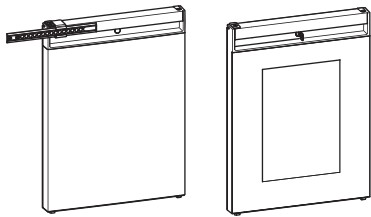

MODELS

A30/A40

Type	A30/40	N30/40	C40	C60
S	●	●	●	—
P	●	●	●	—
G	●	●	●	●
R	●	●	●	●
L	●	●	●	●
Alpha (1)	●	●	●	●
Evolution (2)	●	●	●	●
R600A	—	●	●	●
NH <sub>3</sub>	●	—	—	—

N30/N40

C40/C60

DIMENSIONS

	A	B	C	D
A30	384 mm 15.1 in	446 mm 17.6 in	520 mm 20.5 in	356 mm 14.0 in
N30	384 mm 15.1 in	415 mm 16.3 in	520 mm 20.5 in	356 mm 14.0 in
A40	405 mm 15.9 in	466 mm 18.3 in	550 mm 21.7 in	376 mm 14.8 in
N40	405 mm 15.9 in	435 mm 17.1 in	550 mm 21.7 in	376 mm 14.8 in
C40	405 mm 15.9 in	481 mm 18.9 in	550 mm 21.7 in	376 mm 14.8 in
C60	490 mm 19.2 in	510 mm 20.0 in	565 mm 22.2 in	410 mm 16.1 in

AIR FLOW

Scan this QR code to watch a video about the impact of air flow.  
<https://dreambroker.com/channel/zrzpj1zj/w4v0sx10>

Insufficient air flow results in a shortened lifespan and a reduced cooling performance. Observe the minimum spacings when installing the minibar to furniture.

AIR FLOW

	Air inlet	Air outlet
N30, N40	200 cm <sup>2</sup> / 31 sqin	200 cm <sup>2</sup> / 31 sqin
A30, A40, C40, C60	150 cm <sup>2</sup> / 23.25 sqin	200 cm <sup>2</sup> / 31 sqin

INSTALLATION NOTES

REVERSING DOOR