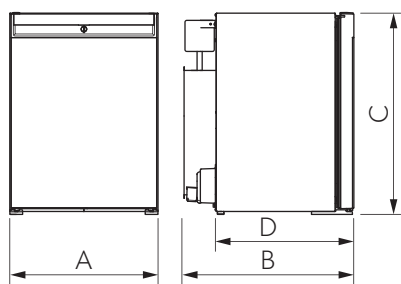

MODELS

A30/A40

Type	A30/40	N30/40	C40	C60
S	●	●	●	—
P	●	●	●	—
G	●	●	●	●
R	●	●	●	●
L	●	●	●	●
Alpha (1)	●	●	●	●
Evolution (2)	●	●	●	●
R600A	—	●	●	●
NH <sub>3</sub>	●	—	—	—

N30/N40

C40/C60

DIMENSIONS

	A	B	C	D
A30	384 mm 15.1 in	446 mm 17.6 in	520 mm 20.5 in	356 mm 14.0 in
N30	384 mm 15.1 in	415 mm 16.3 in	520 mm 20.5 in	356 mm 14.0 in
A40	405 mm 15.9 in	466 mm 18.3 in	550 mm 21.7 in	376 mm 14.8 in
N40	405 mm 15.9 in	435 mm 17.1 in	550 mm 21.7 in	376 mm 14.8 in
C40	405 mm 15.9 in	481 mm 18.9 in	550 mm 21.7 in	376 mm 14.8 in
C60	490 mm 19.2 in	510 mm 20.0 in	565 mm 22.2 in	410 mm 16.1 in

AIR FLOW

Scan this QR code to watch a video about the impact of air flow.  
<https://dreambroker.com/channel/zrzpj1zj/w4v0sx10>

Insufficient air flow results in a shortened lifespan and a reduced cooling performance. Observe the minimum spacings when installing the minibar to furniture.

AIR FLOW

	Air inlet	Air outlet
N30, N40	200 cm <sup>2</sup> / 31 sqin	200 cm <sup>2</sup> / 31 sqin
A30, A40, C40, C60	150 cm <sup>2</sup> / 23.25 sqin	200 cm <sup>2</sup> / 31 sqin

INSTALLATION NOTES

REVERSING DOOR