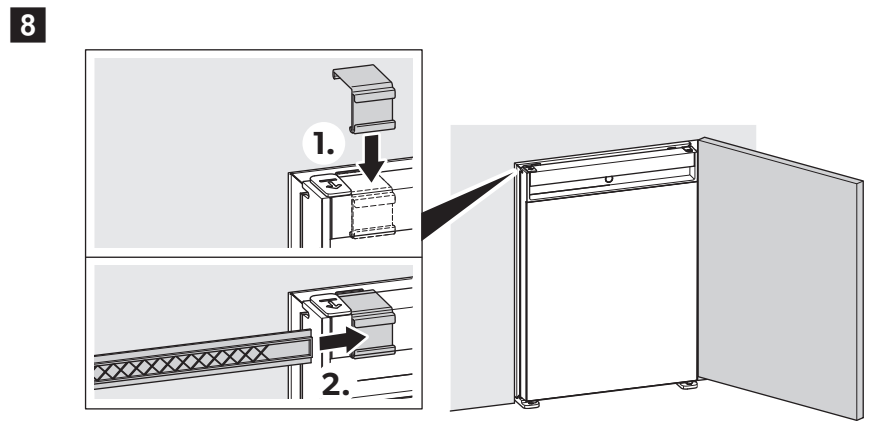

SLIDING HINGE