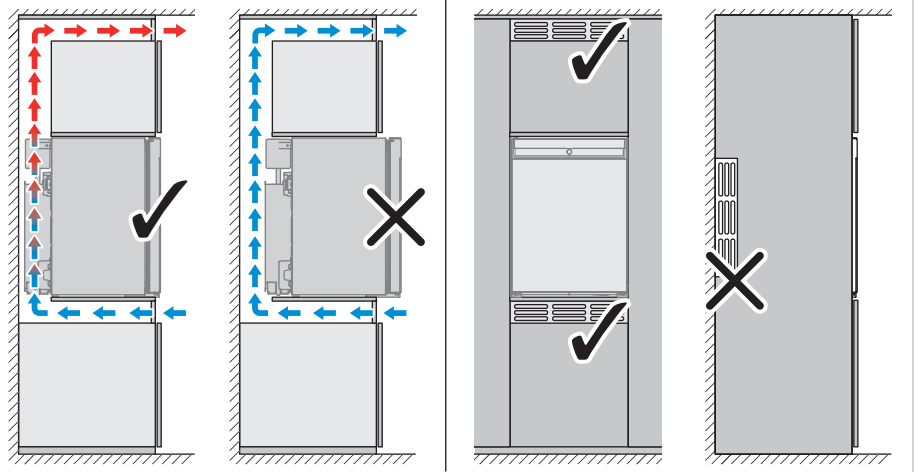

MODELS

A30/A40

Type	A30/40	N30/40	C40	C60
S	●	●	●	—
P	●	●	●	—
G	●	●	●	●
R	●	●	●	●
L	●	●	●	●
Alpha (1)	●	●	●	●
Evolution (2)	●	●	●	●
R600A	—	●	●	●
NH <sub>3</sub>	●	—	—	—

N30/N40

C40/C60

DIMENSIONS

	A	B	C	D
A30	384 mm 15.1 in	446 mm 17.6 in	520 mm 20.5 in	356 mm 14.0 in
N30	384 mm 15.1 in	415 mm 16.3 in	520 mm 20.5 in	356 mm 14.0 in
A40	405 mm 15.9 in	466 mm 18.3 in	550 mm 21.7 in	376 mm 14.8 in
N40	405 mm 15.9 in	435 mm 17.1 in	550 mm 21.7 in	376 mm 14.8 in
C40	405 mm 15.9 in	481 mm 18.9 in	550 mm 21.7 in	376 mm 14.8 in
C60	490 mm 19.2 in	510 mm 20.0 in	565 mm 22.2 in	410 mm 16.1 in

AIR FLOW

Scan this QR code to watch a video about the impact of air flow.  
<https://dreambroker.com/channel/zrzpj1zj/w4v0sx10>

Insufficient air flow results in a shortened lifespan and a reduced cooling performance. Observe the minimum spacings when installing the minibar to furniture.

AIR FLOW

	Air inlet	Air outlet
N30, N40	200 cm <sup>2</sup> / 31 sqin	200 cm <sup>2</sup> / 31 sqin
A30, A40, C40, C60	150 cm <sup>2</sup> / 23.25 sqin	200 cm <sup>2</sup> / 31 sqin

INSTALLATION NOTES

REVERSING DOOR