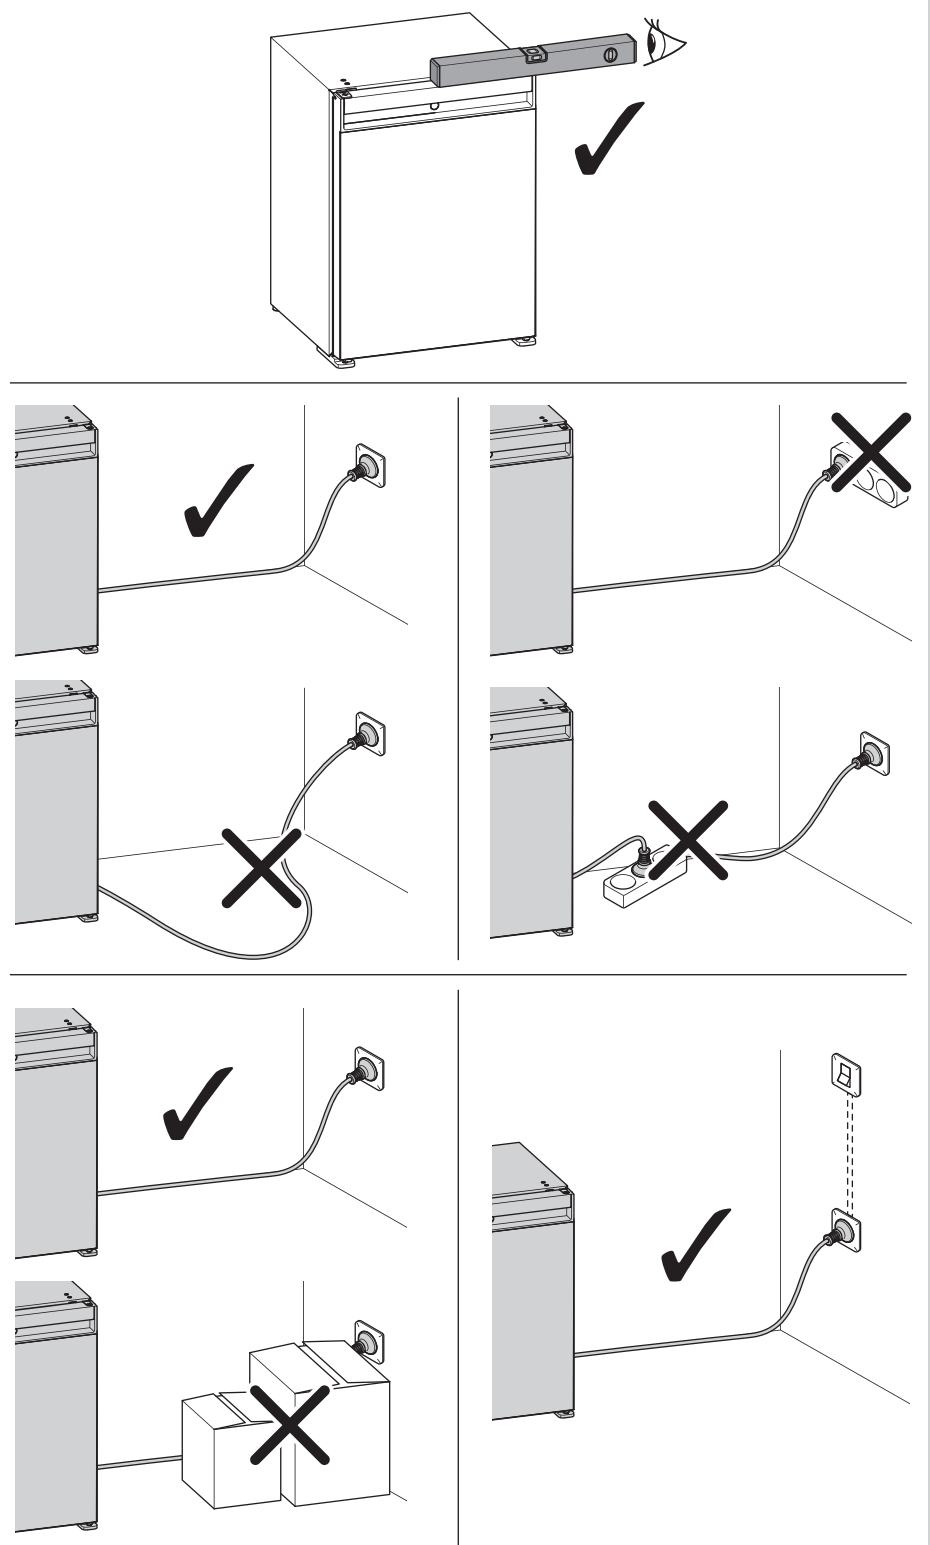

AIR FLOW

Scan this QR code to watch a video about the impact of air flow.  
<https://dreambroker.com/channel/zrzpj1zj/w4v0sx10>

Insufficient air flow results in a shortened lifespan and a reduced cooling performance. Observe the minimum spacings when installing the minibar to furniture.

AIR FLOW

	Air inlet	Air outlet
N30, N40	200 cm <sup>2</sup> / 31 sqin	200 cm <sup>2</sup> / 31 sqin
A30, A40, C40, C60	150 cm <sup>2</sup> / 23.25 sqin	200 cm <sup>2</sup> / 31 sqin

INSTALLATION NOTES

REVERSING DOOR