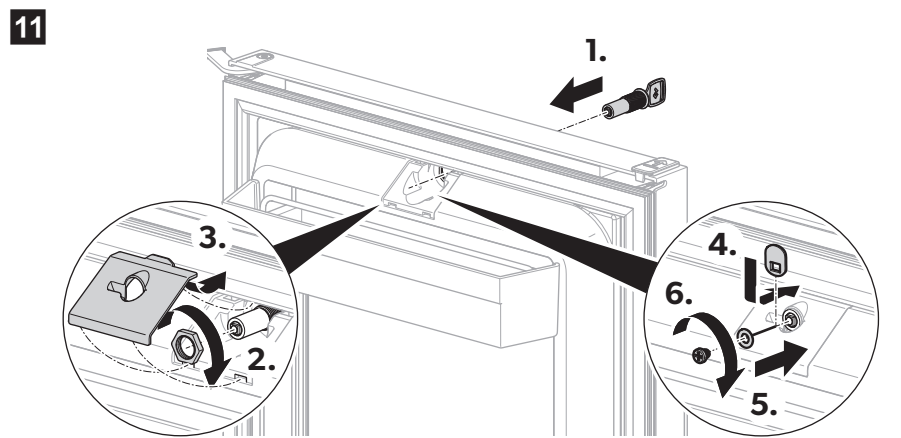

DOOR LOCK

YOUR LOCAL DEALER
dometic.com/dealer

YOUR LOCAL SUPPORT
dometic.com/contact

YOUR LOCAL SALES OFFICE
dometic.com/sales-offices

A complete list of Dometic companies, which comprise the Dometic Group, can be found in the public filings of: DOMETIC GROUP AB Hemvärnsgatan 15 SE-17154 Solna Sweden