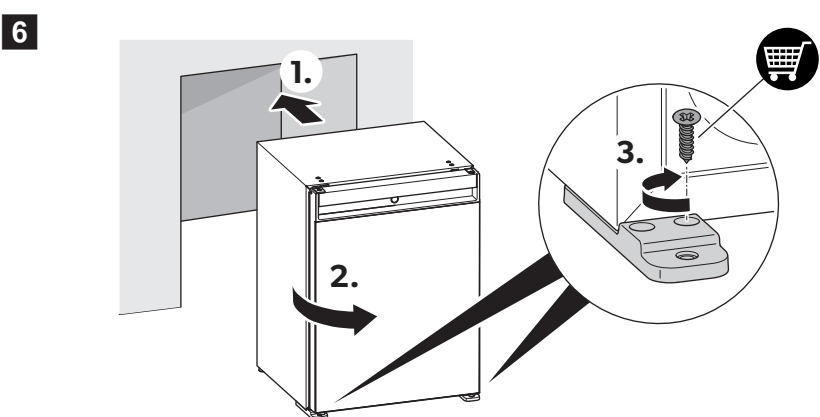

REVERSING DOOR

FIXING

SLIDING HINGE

SHELVES

DOOR LOCK

YOUR LOCAL DEALER
dometic.com/dealer

YOUR LOCAL SUPPORT
dometic.com/contact

YOUR LOCAL SALES OFFICE
dometic.com/sales-offices

A complete list of Dometic companies, which comprise the Dometic Group, can be found in the public filings of: DOMETIC GROUP AB Hemvärnsgatan 15 SE-17154 Solna Sweden