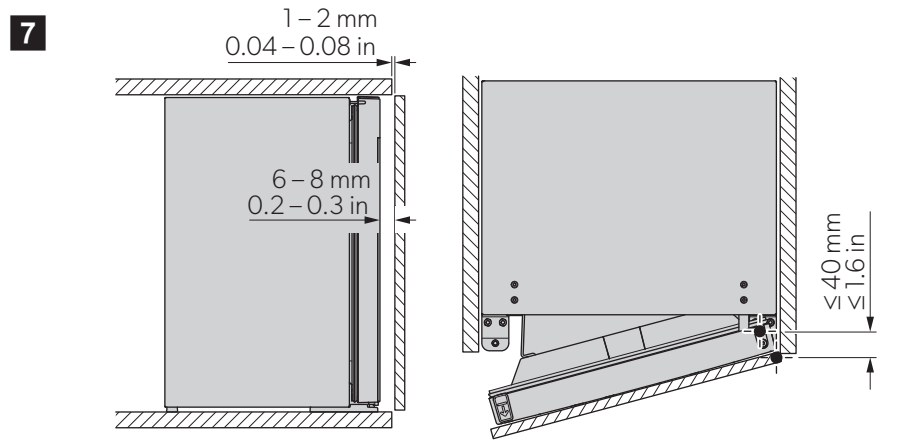

SLIDING HINGE