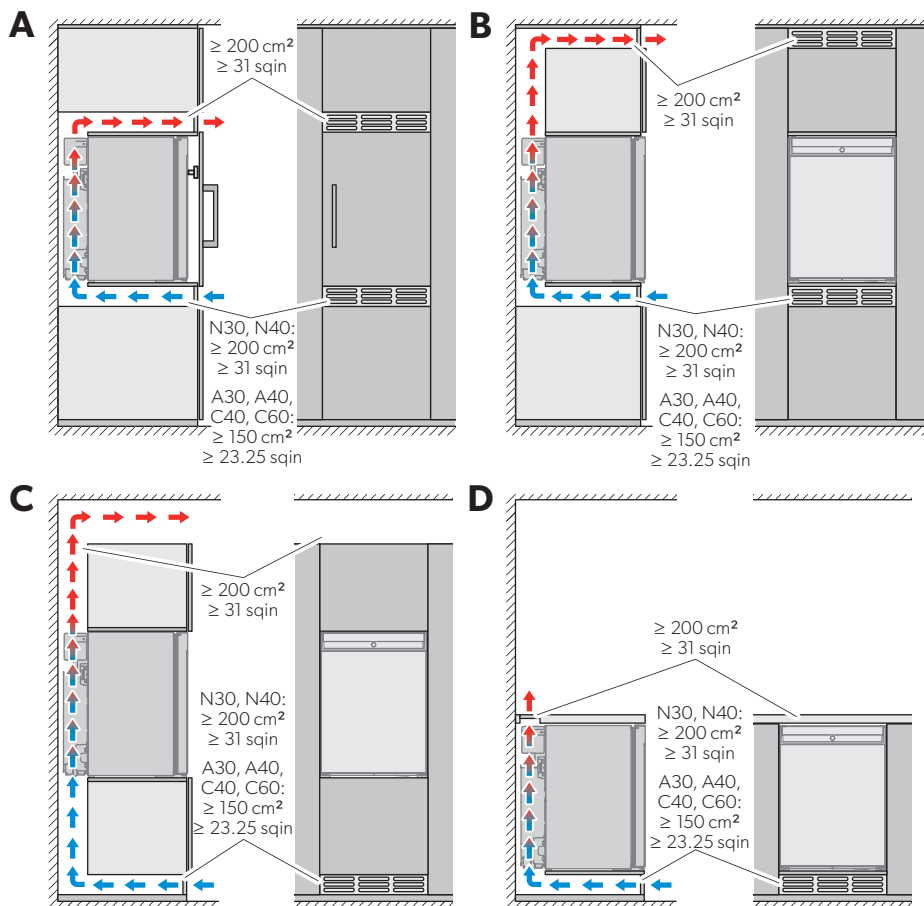

MODELS

A30/A40

Type	A30/40	N30/40	C40	C60
S	●	●	●	—
P	●	●	●	—
G	●	●	●	●
R	●	●	●	●
L	●	●	●	●
Alpha (1)	●	●	●	●
Evolution (2)	●	●	●	●
R600A	—	●	●	●
NH <sub>3</sub>	●	—	—	—

N30/N40

C40/C60

DIMENSIONS

	A	B	C	D
A30	384 mm 15.1 in	446 mm 17.6 in	520 mm 20.5 in	356 mm 14.0 in
N30	384 mm 15.1 in	415 mm 16.3 in	520 mm 20.5 in	356 mm 14.0 in
A40	405 mm 15.9 in	466 mm 18.3 in	550 mm 21.7 in	376 mm 14.8 in
N40	405 mm 15.9 in	435 mm 17.1 in	550 mm 21.7 in	376 mm 14.8 in
C40	405 mm 15.9 in	481 mm 18.9 in	550 mm 21.7 in	376 mm 14.8 in
C60	490 mm 19.2 in	510 mm 20.0 in	565 mm 22.2 in	410 mm 16.1 in

AIR FLOW

Scan this QR code to watch a video about the impact of air flow.  
<https://dreambroker.com/channel/zrzpj1zj/w4v0sx10>

Insufficient air flow results in a shortened lifespan and a reduced cooling performance. Observe the minimum spacings when installing the minibar to furniture.

AIR FLOW

	Air inlet	Air outlet
N30, N40	200 cm <sup>2</sup> / 31 sqin	200 cm <sup>2</sup> / 31 sqin
A30, A40, C40, C60	150 cm <sup>2</sup> / 23.25 sqin	200 cm <sup>2</sup> / 31 sqin

INSTALLATION NOTES

REVERSING DOOR