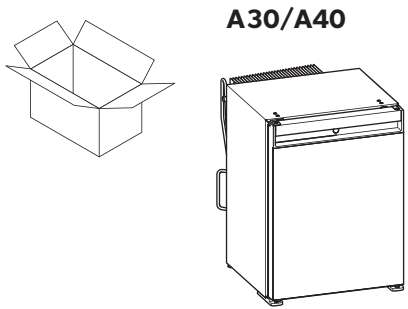

MODELS

A30/A40

Type	A30/40	N30/40	C40	C60
S	●	●	●	—
P	●	●	●	—
G	●	●	●	●
R	●	●	●	●
L	●	●	●	●
Alpha (1)	●	●	●	●
Evolution (2)	●	●	●	●
R600A	—	●	●	●
NH <sub>3</sub>	●	—	—	—

N30/N40

C40/C60

DIMENSIONS

	A	B	C	D
A30	384 mm 15.1 in	446 mm 17.6 in	520 mm 20.5 in	356 mm 14.0 in
N30	384 mm 15.1 in	415 mm 16.3 in	520 mm 20.5 in	356 mm 14.0 in
A40	405 mm 15.9 in	466 mm 18.3 in	550 mm 21.7 in	376 mm 14.8 in
N40	405 mm 15.9 in	435 mm 17.1 in	550 mm 21.7 in	376 mm 14.8 in
C40	405 mm 15.9 in	481 mm 18.9 in	550 mm 21.7 in	376 mm 14.8 in
C60	490 mm 19.2 in	510 mm 20.0 in	565 mm 22.2 in	410 mm 16.1 in

AIR FLOW

Scan this QR code to watch a video about the impact of air flow.  
<https://dreambroker.com/channel/zrzpj1zj/w4v0sx10>

Insufficient air flow results in a shortened lifespan and a reduced cooling performance. Observe the minimum spacings when installing the minibar to furniture.