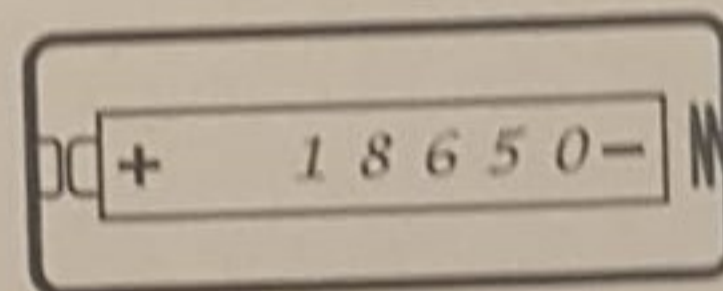

Battery assembly method

- Unscrew the bottom of the product towards the OPEN direction.
- Install the battery correctly.
- Screw the bottom of the origin in the direction of CLOSE.

- Install one 18650 battery according to the positive and negative poles.
- The battery should be installed in the correct direction, or it may cause heat generation and liquid leakage, which will affect the product and personal safety.
- Please keep this product out of the reach of children and pets. Do not put it in your mouth. If you accidentally swallow it, please seek medical treatment immediately.
- When the lamp is not used for a long time, the battery should be taken out of the warehouse.
- Do not place the battery in water or fire.

Product parameter

- Size: 11.5*11.5*16.0cm
- Lamp: COB
- Material: HIPS/polystyrene/ABS resin/polypropylene/iron

MADE IN CHINA